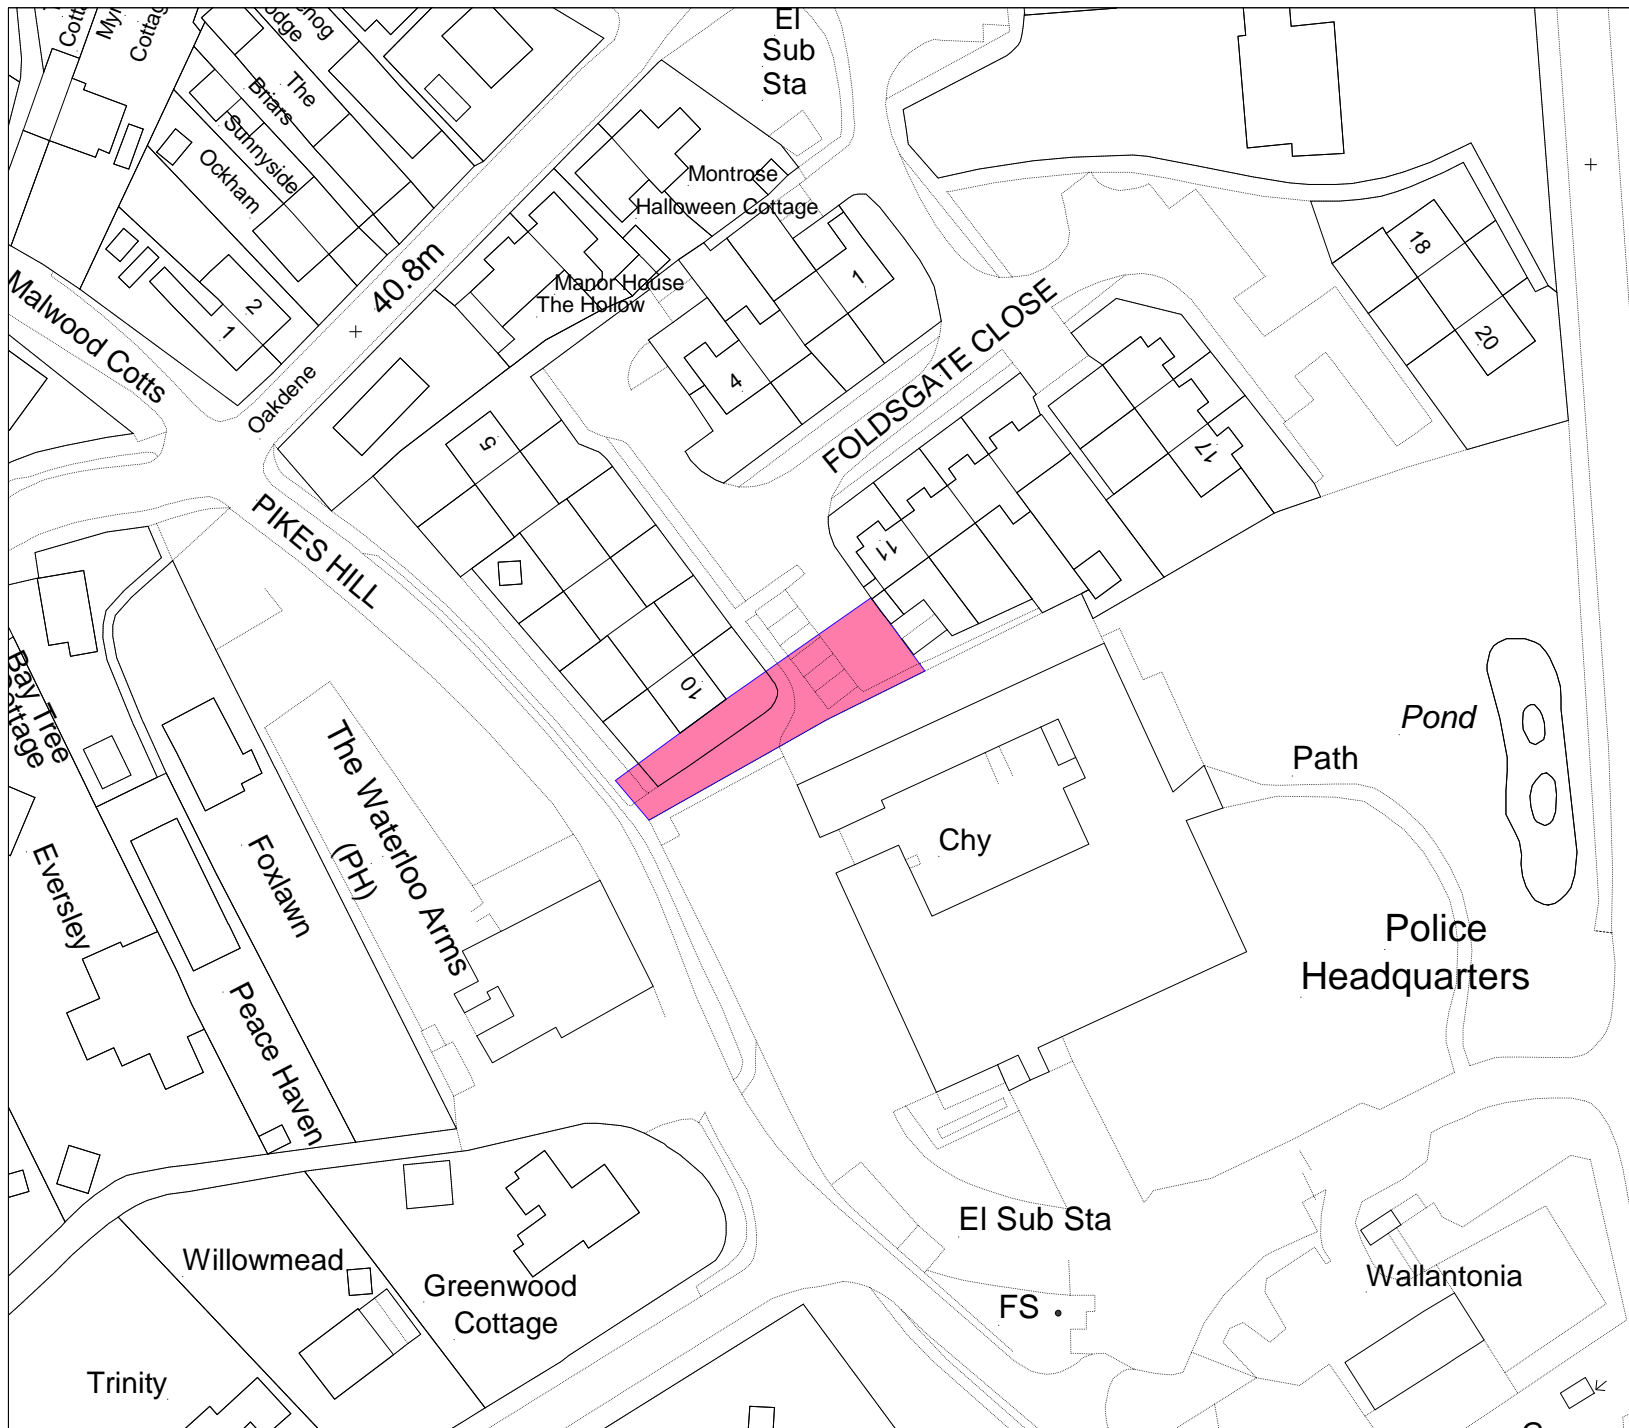

NEW FOREST NATIONAL PARK

New Forest National Park Authority
Lymington Town Hall
Avenue Road
Lymington
SO41 9ZG

Tel: 01590 646600
Fax: 01590 646666

Date: 19/12/2017

BFS2

Garage Site
Foldsgate Close
Lyndhurst
SO43 7BY

SCALE: 1:1000