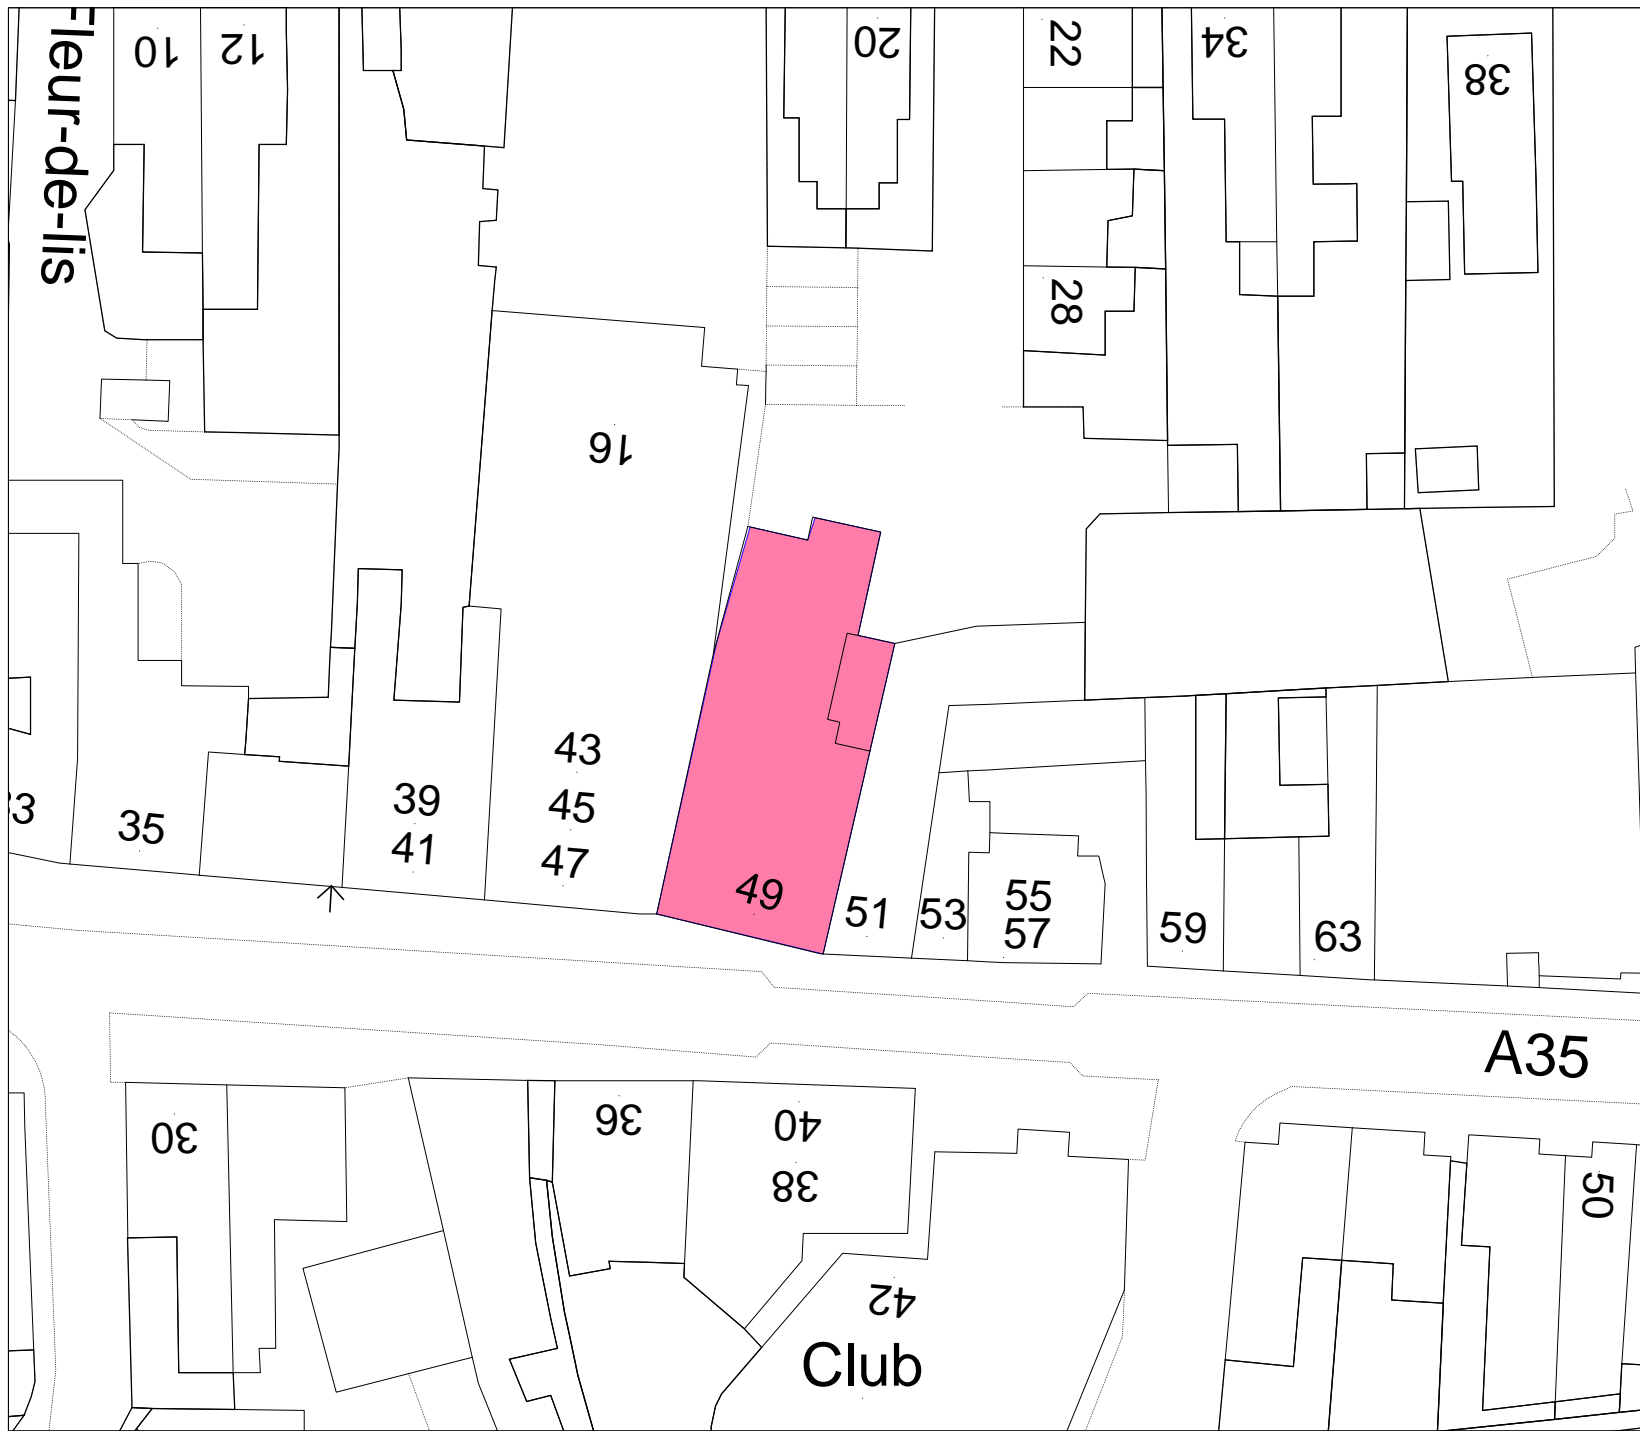

NEW FOREST NATIONAL PARK

New Forest National Park Authority
Lymington Town Hall
Avenue Road
Lymington
SO41 9ZG

Tel: 01590 646600
Fax: 01590 646666

Date: 19/12/2017

BFS10

First and Second Floor
49-49a High Street
Lyndhurst
SO43 7BE

SCALE: 1:500