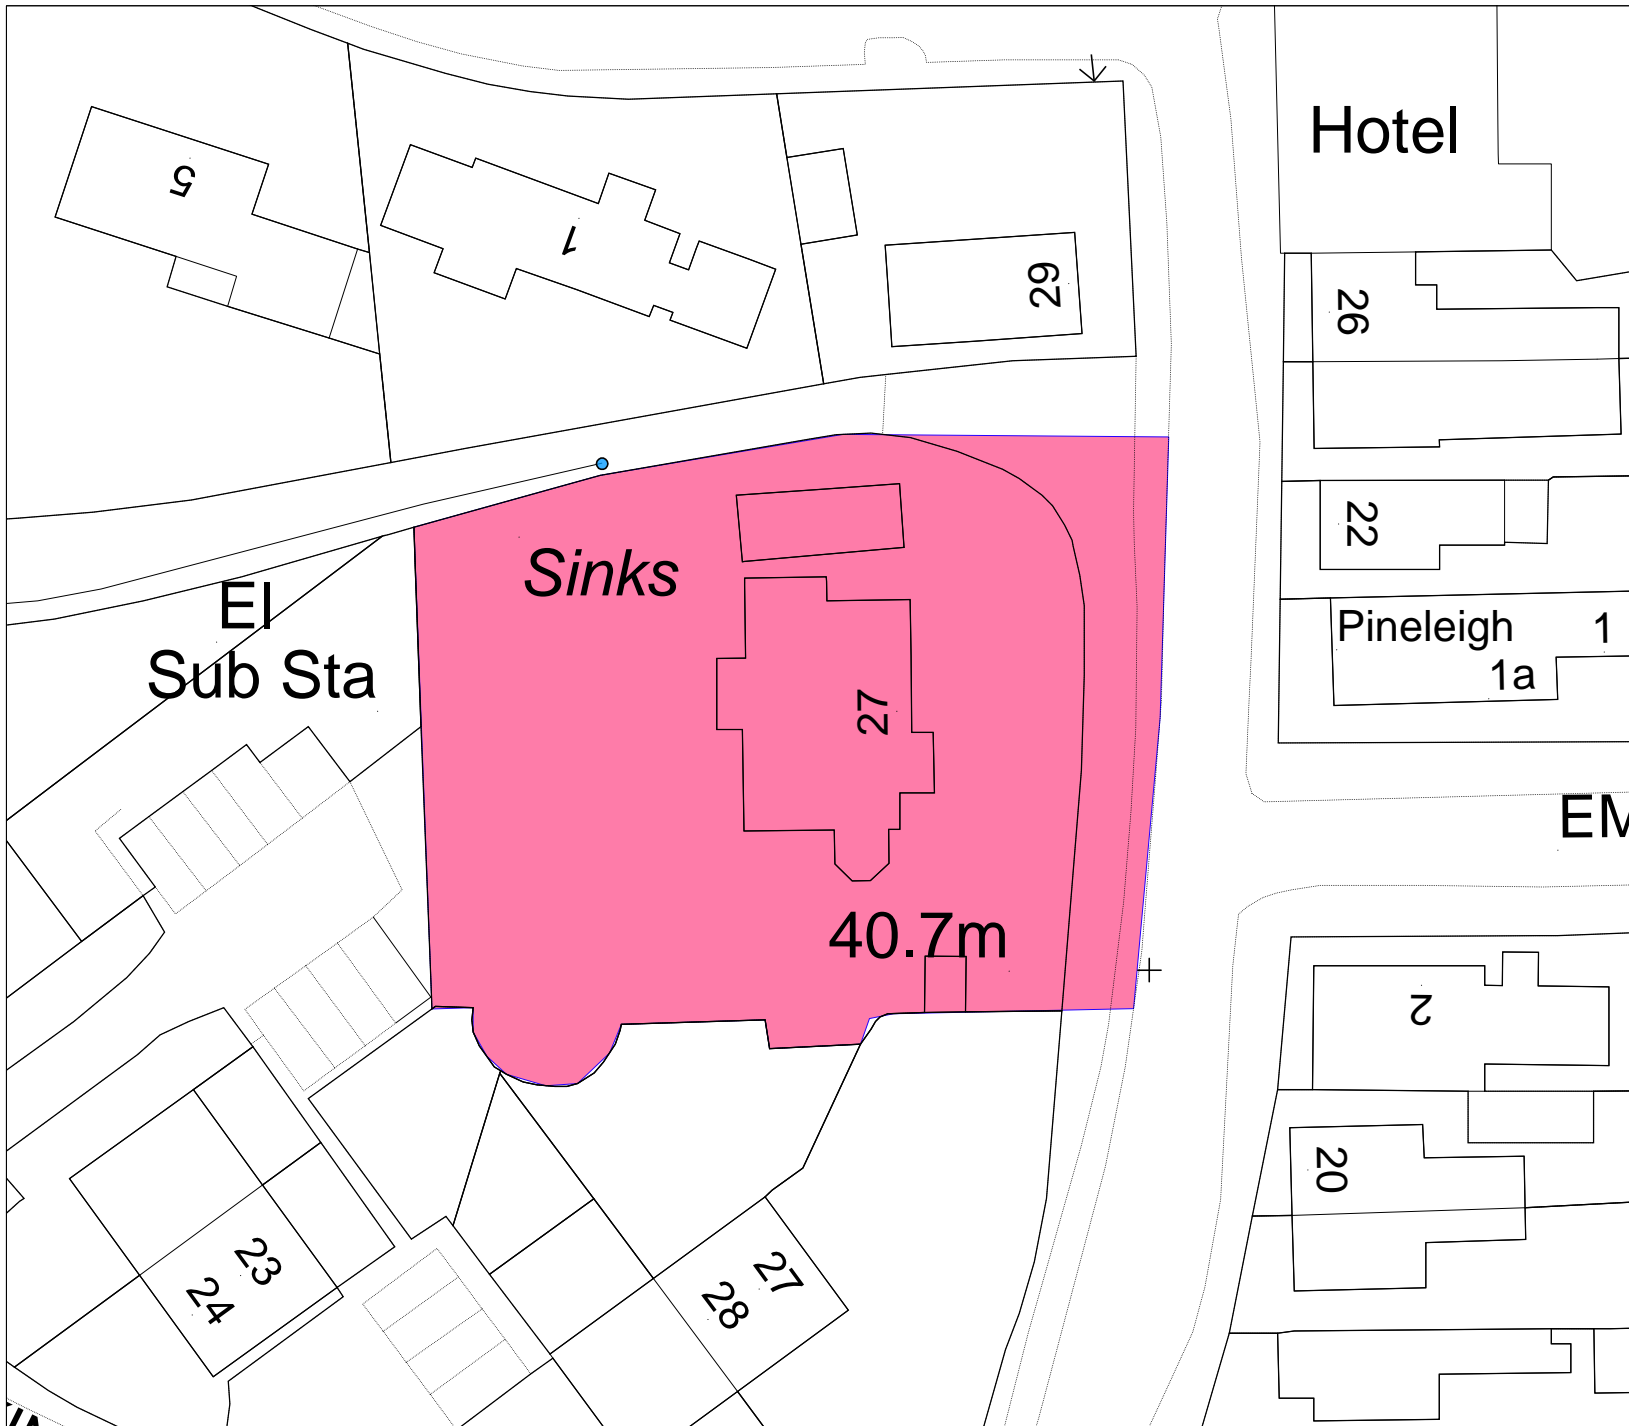

SCALE: 1:500

NEW FOREST NATIONAL PARK

New Forest National Park Authority
 Lymington Town Hall
 Avenue Road
 Lymington
 SO41 9ZG

Tel: 01590 646600
 Fax: 01590 646666

Date: 19/12/2017

BFS13

Burwood Lodge
 27 Romsey Road
 Lyndhurst
 SO43 7AA