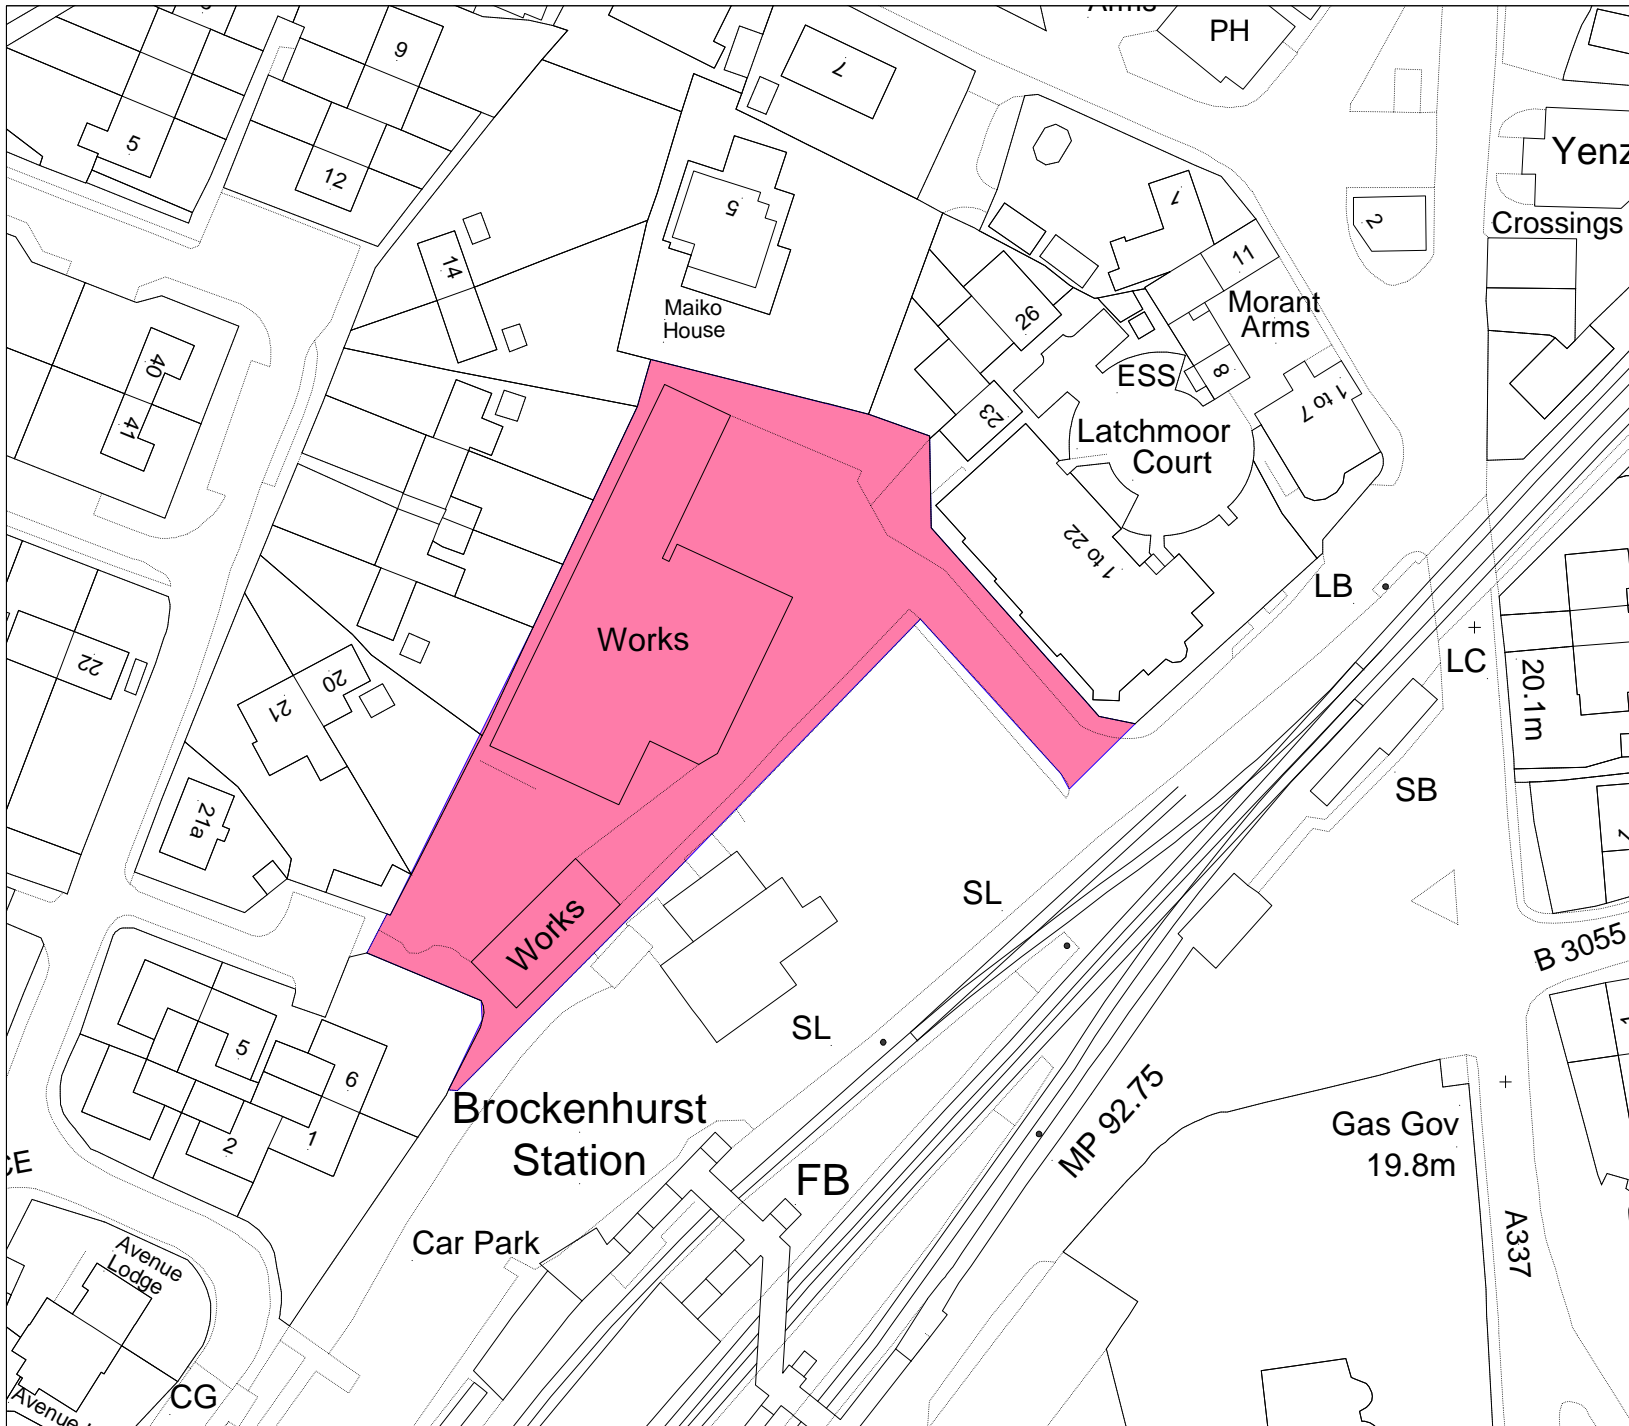

SCALE: 1:1000

NEW FOREST NATIONAL PARK

New Forest National Park Authority
 Lymington Town Hall
 Avenue Road
 Lymington
 SO41 9ZG

Tel: 01590 646600
 Fax: 01590 646666

Date: 19/12/2017

BFS3

Redmayne Engineering Site
 Station Approach
 Brockenhurst
 SO42 7TW