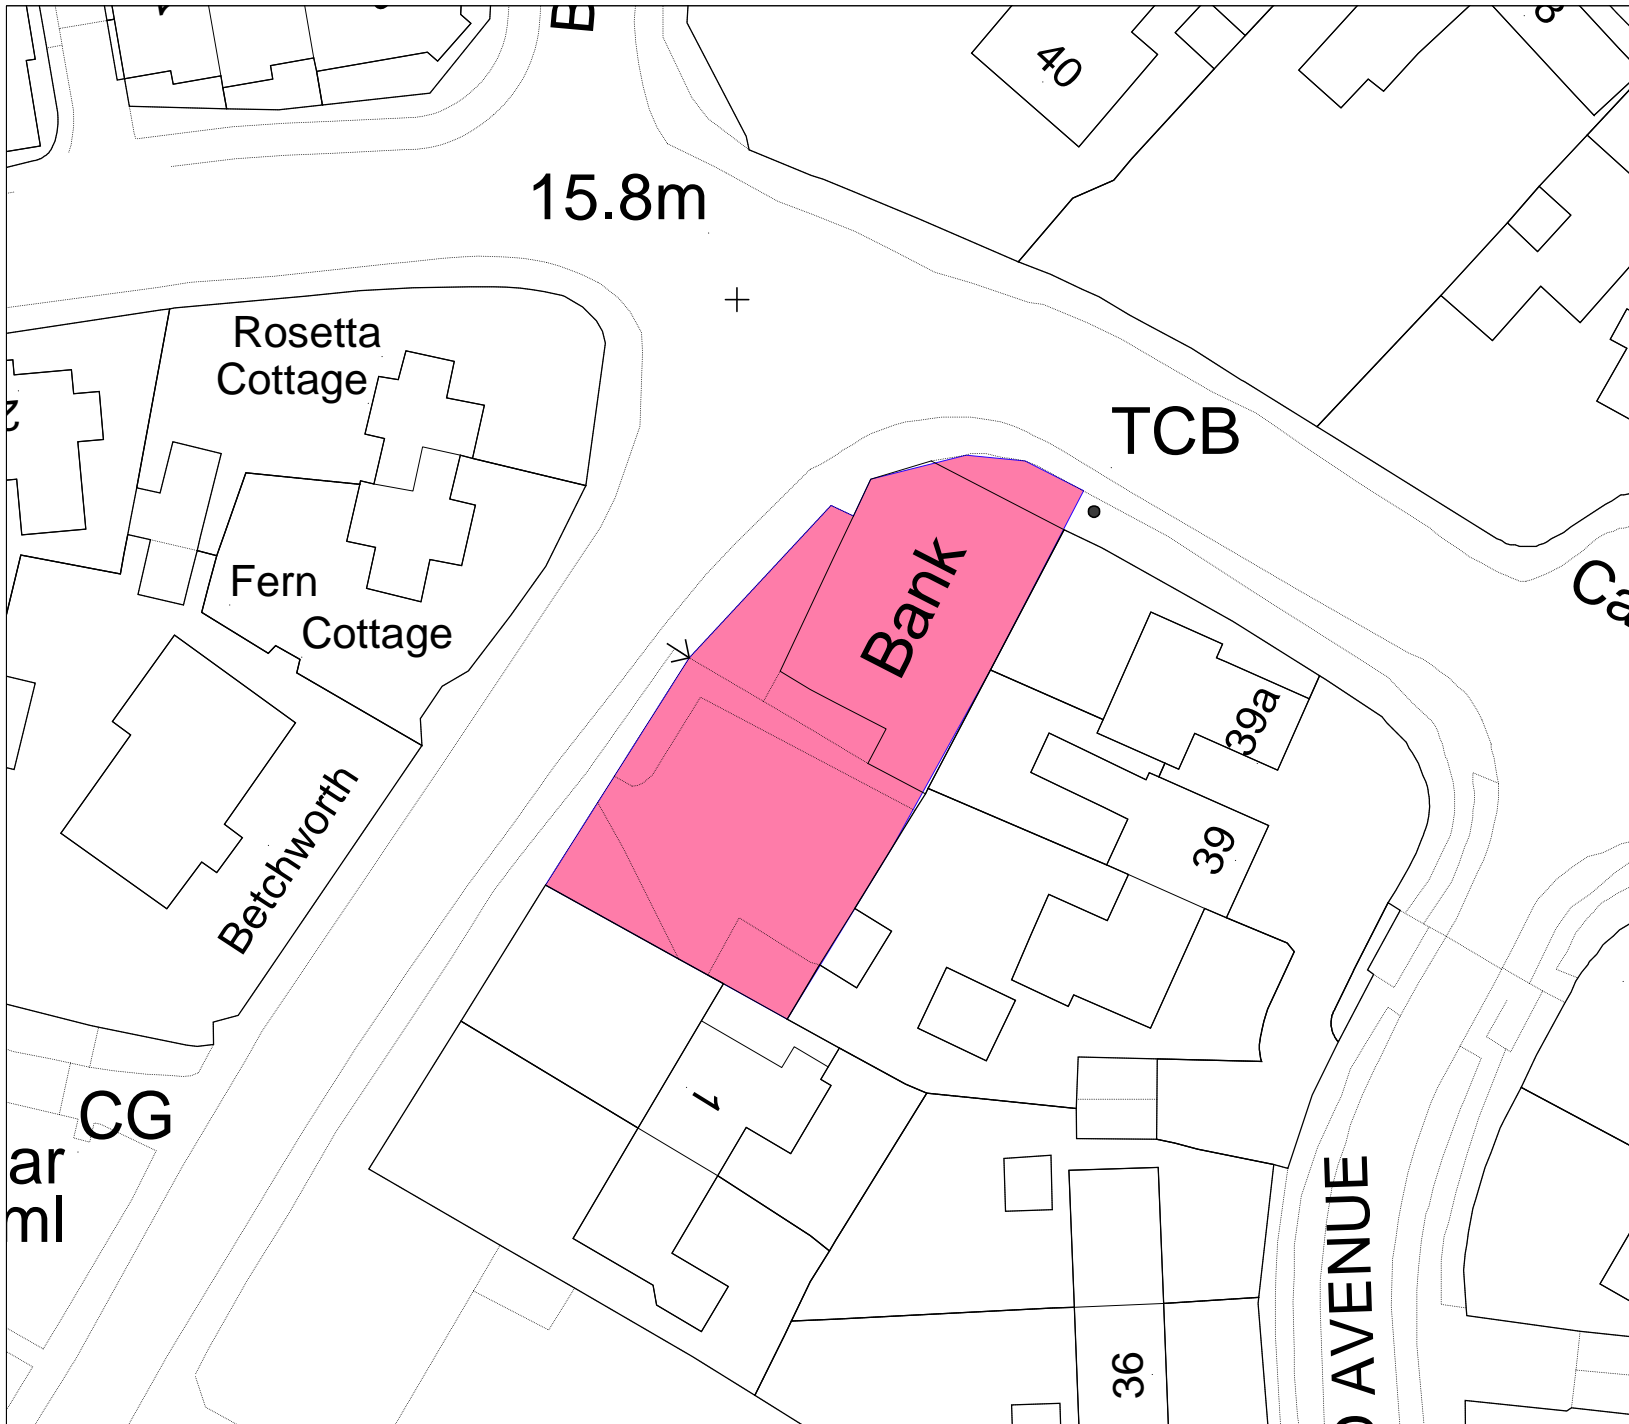

NEW FOREST NATIONAL PARK

New Forest National Park Authority
Lymington Town Hall
Avenue Road
Lymington
SO41 9ZG

Tel: 01590 646600
Fax: 01590 646666

Date: 19/12/2017

BFS16

LloydsTSB
Sway Road
Brockenhurst
SO42 7ZH

SCALE: 1:500