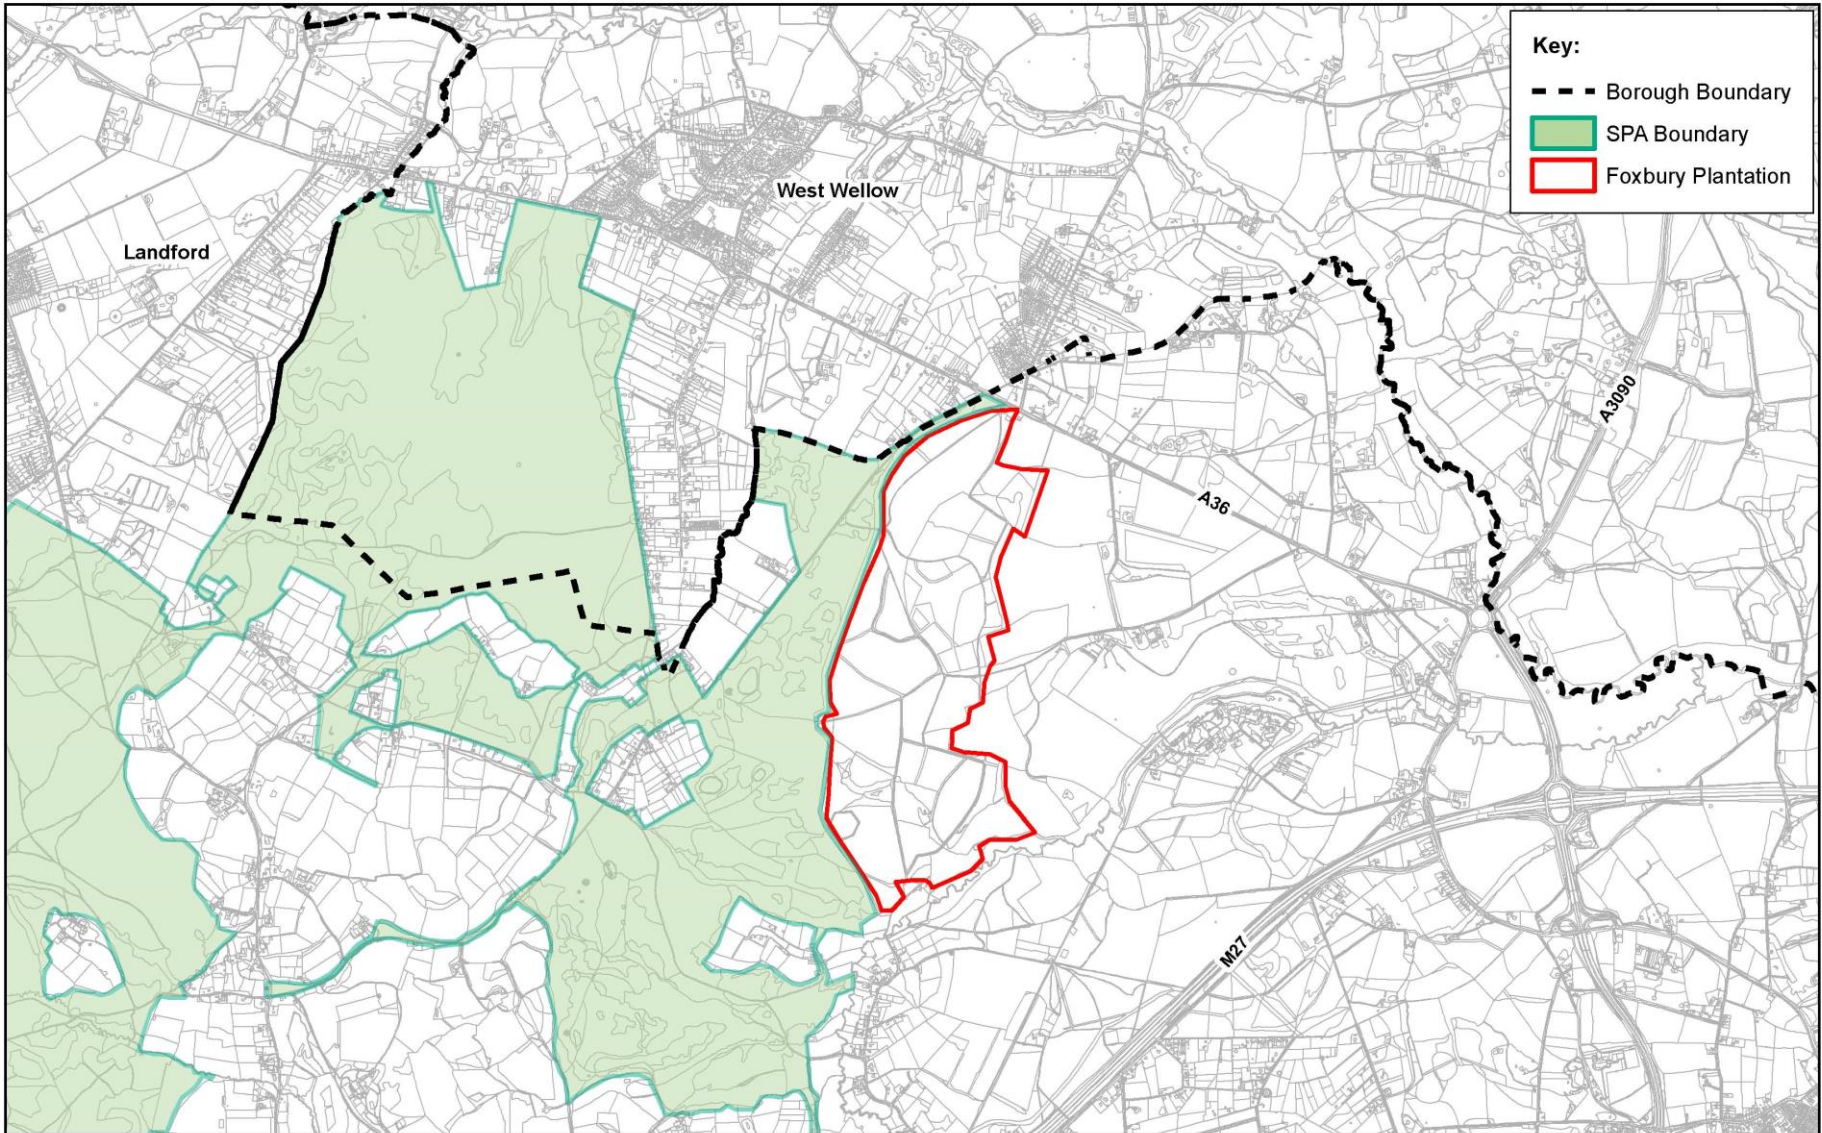

Key:

- --- Borough Boundary
- SPA Boundary
- Foxbury Plantation

N
Foxbury Plantation

Scale: Not To Scale | July 2014 | Drawn by: HR