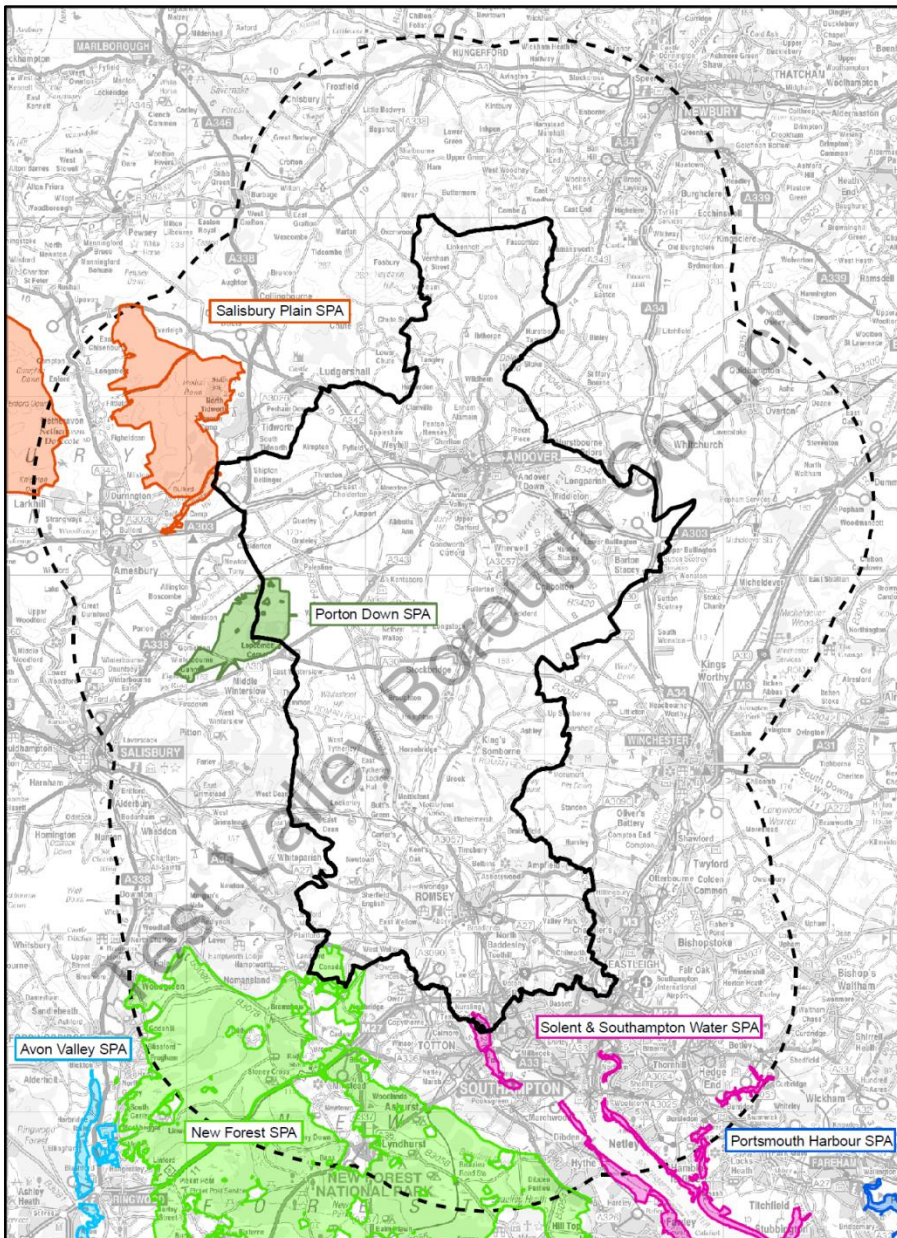

# **New Forest Consultative Panel - New Forest, Foxbury and Forest Park**

Karen Eastley

Planning Policy and Transport Service

Special Protection Areas (SPAs)

Special Areas of Conservation (SACs)

**Legend**

-  Borough Boundary
-  New Forest National Park Boundary
-  New Forest 13.6km Mitigation Zone

 New Forest

© Crown Copyright. All rights reserved Test Valley Borough Council 100024295 2015.

Not to Scale | Date: March 2015

**Key:**

- Borough Boundary
- SPA Boundary
- Foxbury Plantation

**N**  
**Foxbury Plantation**

This map is reproduced from Ordnance Survey Material with the Permission of Ordnance Survey on behalf of the controller of her majesty's stationery office © Crown Copyright. Unauthorised reproduction infringes Crown Copyright and may lead to prosecution or civil proceedings. Test Valley Borough Council Licence No. 100024295 2013.