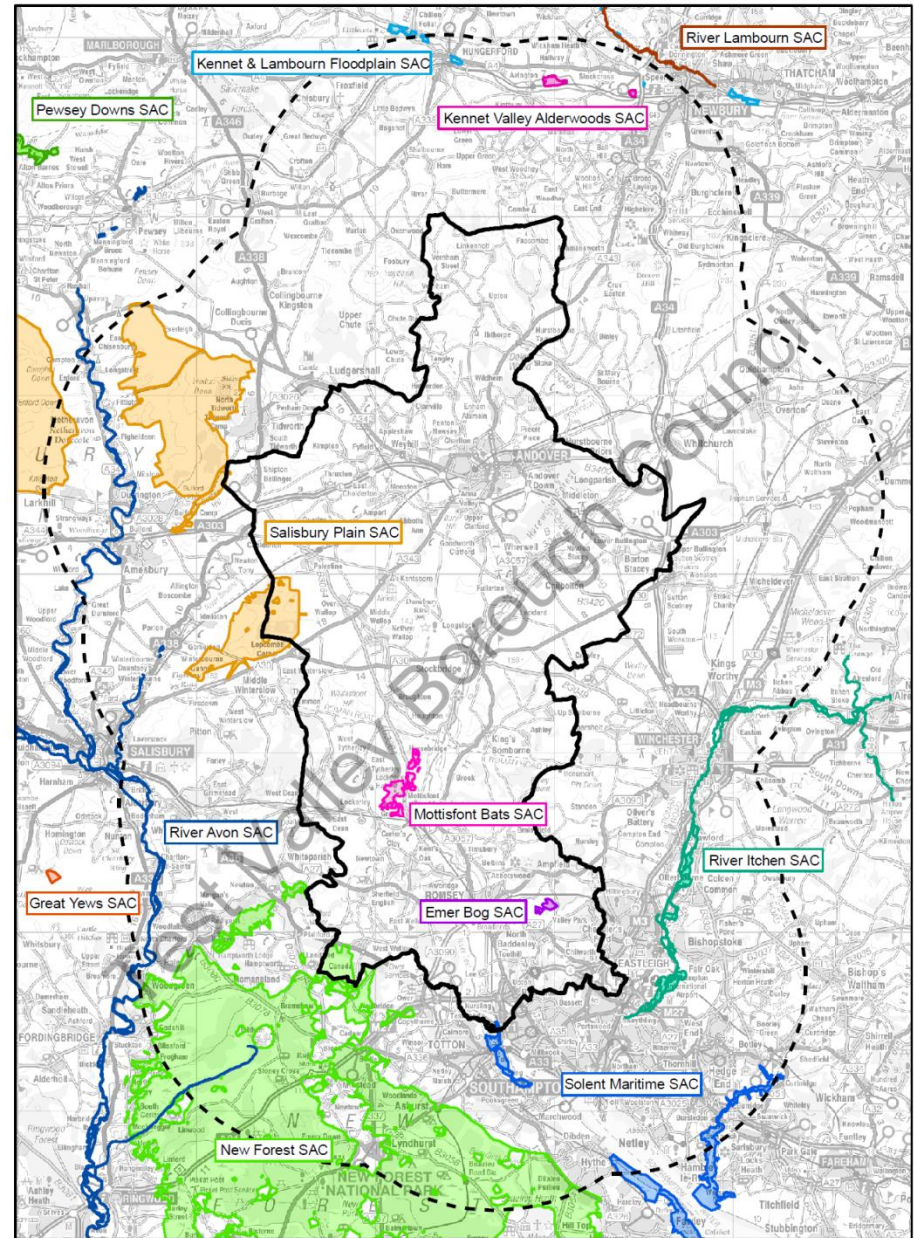

# **New Forest Consultative Panel - New Forest, Foxbury and Forest Park**

Karen Eastley

Planning Policy and Transport Service

Special Protection Areas (SPAs)

Special Areas of Conservation (SACs)

**Legend**

-  Borough Boundary
-  New Forest National Park Boundary
-  New Forest 13.6km Mitigation Zone

 New Forest

© Crown Copyright. All rights reserved Test Valley Borough Council 100024295 2015.

Not to Scale | Date: March 2015

**Key:**

- Borough Boundary
- SPA Boundary
- Foxbury Plantation

**N**  
**Foxbury Plantation**

This map is reproduced from Ordnance Survey Material with the Permission of Ordnance Survey on behalf of the controller of her majesty's stationery office © Crown Copyright. Unauthorised reproduction infringes Crown Copyright and may lead to prosecution or civil proceedings. Test Valley Borough Council Licence No. 100024295 2013.