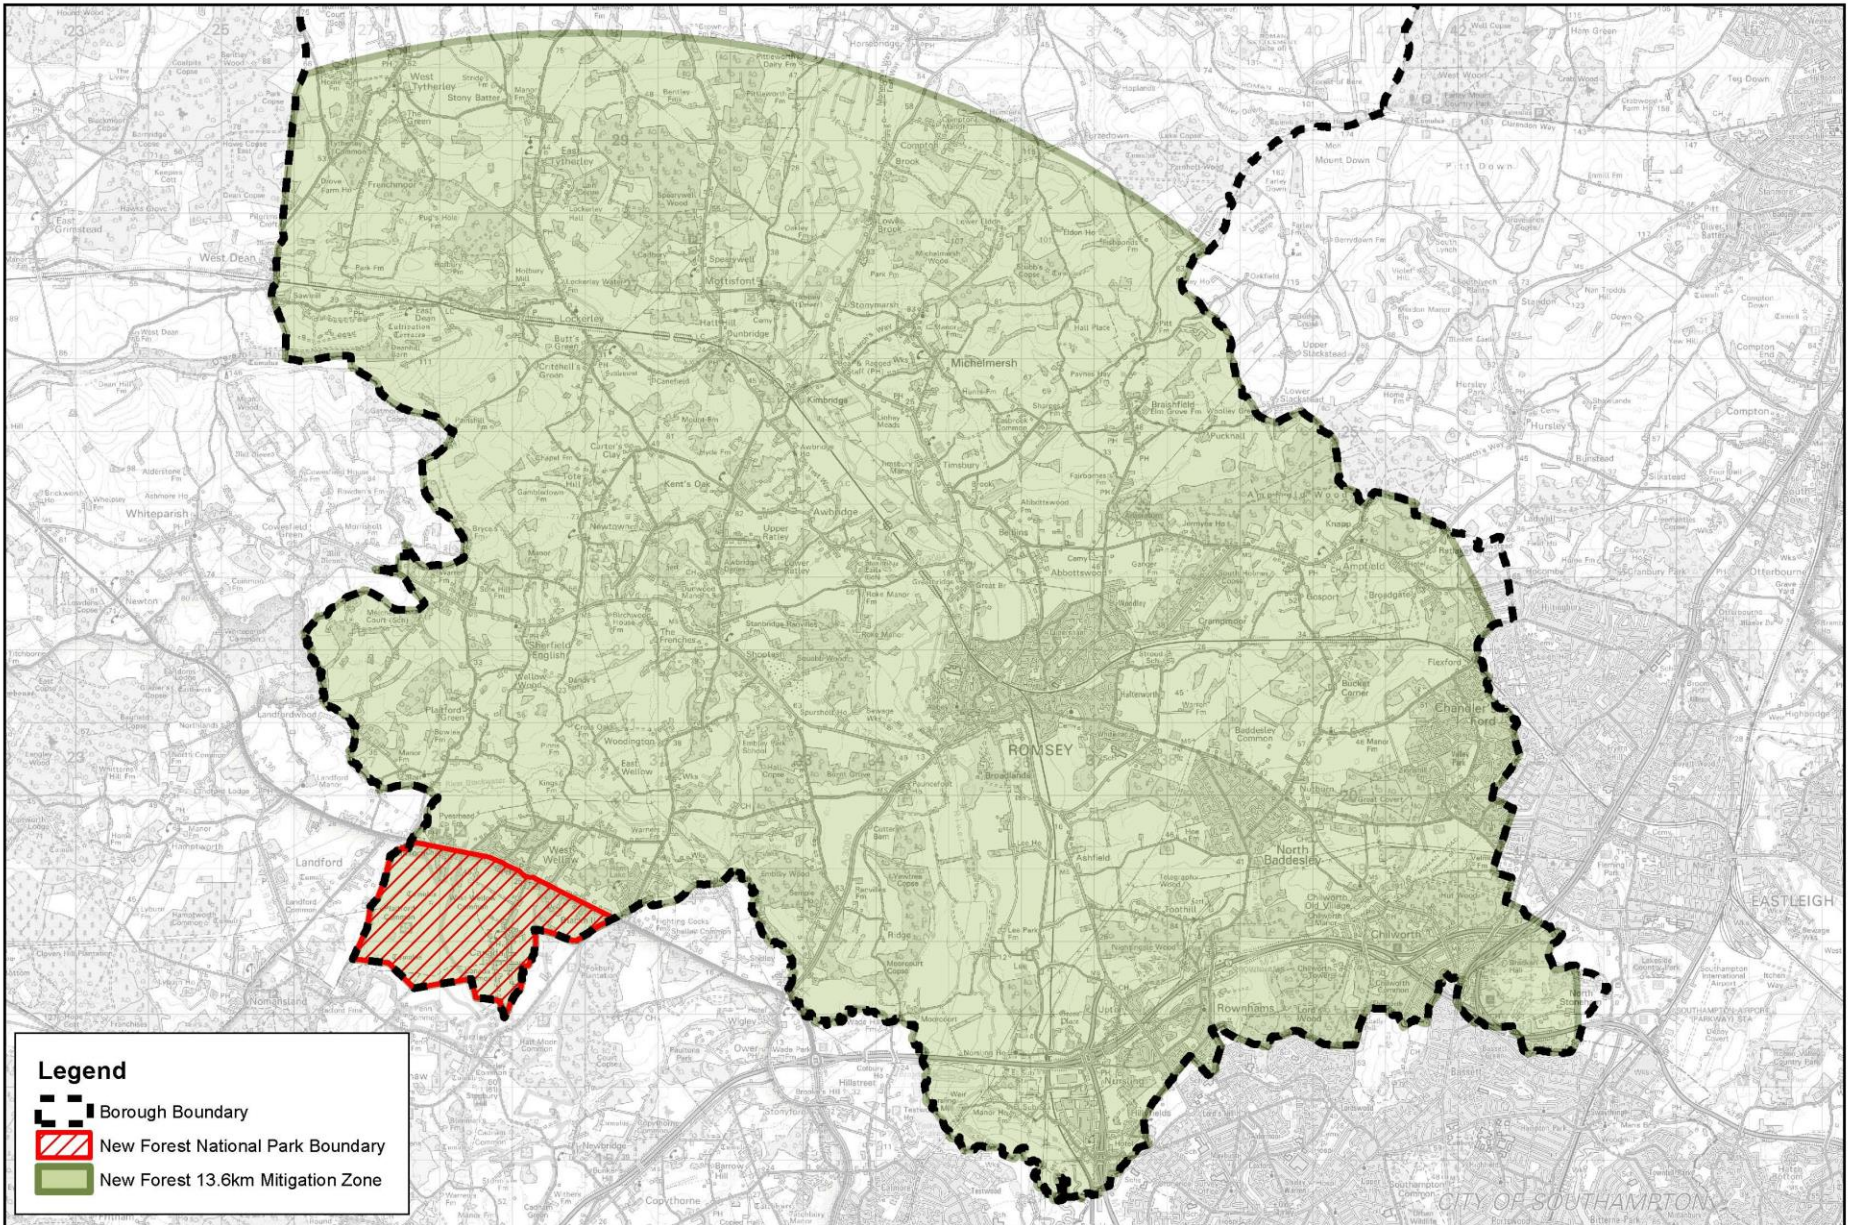

Special Protection Areas (SPAs)

Special Areas of Conservation (SACs)

Legend

- Borough Boundary
- New Forest National Park Boundary
- New Forest 13.6km Mitigation Zone

New Forest

Not to Scale | Date: March 2015

Test Valley
Borough Council