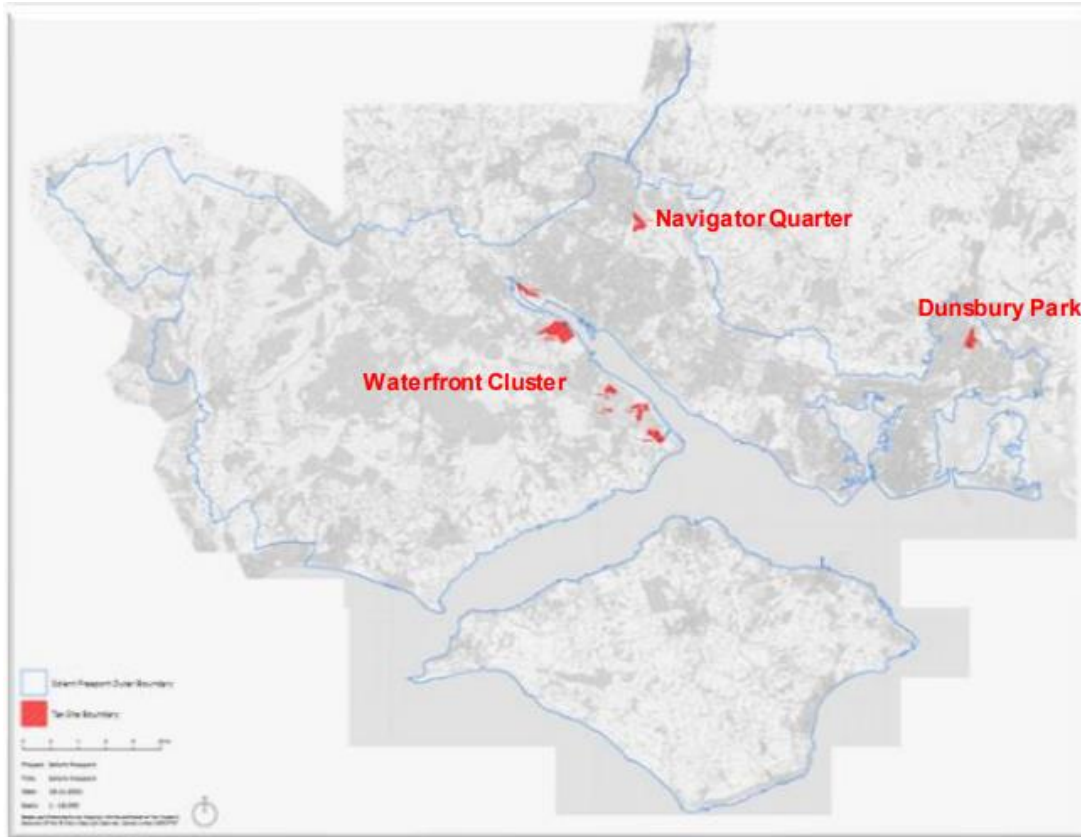

**SOLENT
FREEPORT**

THE UK'S GLOBAL GATEWAY

Solent Freepport sites and boundary

Solent Freeport tax sites

Local Authority	Tax site	Customs site
Havant Borough Council	Dunsbury Park	
New Forest District Council	Southampton Water: <ul style="list-style-type: none"> Marchwood Port Strategic Land Reserve ExxonMobil Fawley Waterside 	Marchwood Port
Southampton City Council	Southampton Water: <ul style="list-style-type: none"> Redbridge 	
Eastleigh Borough Council	Navigator Quarter	
Portsmouth City Council		Portsmouth International Port

Solent Freeport transport links

Solent Freepport Southampton Water