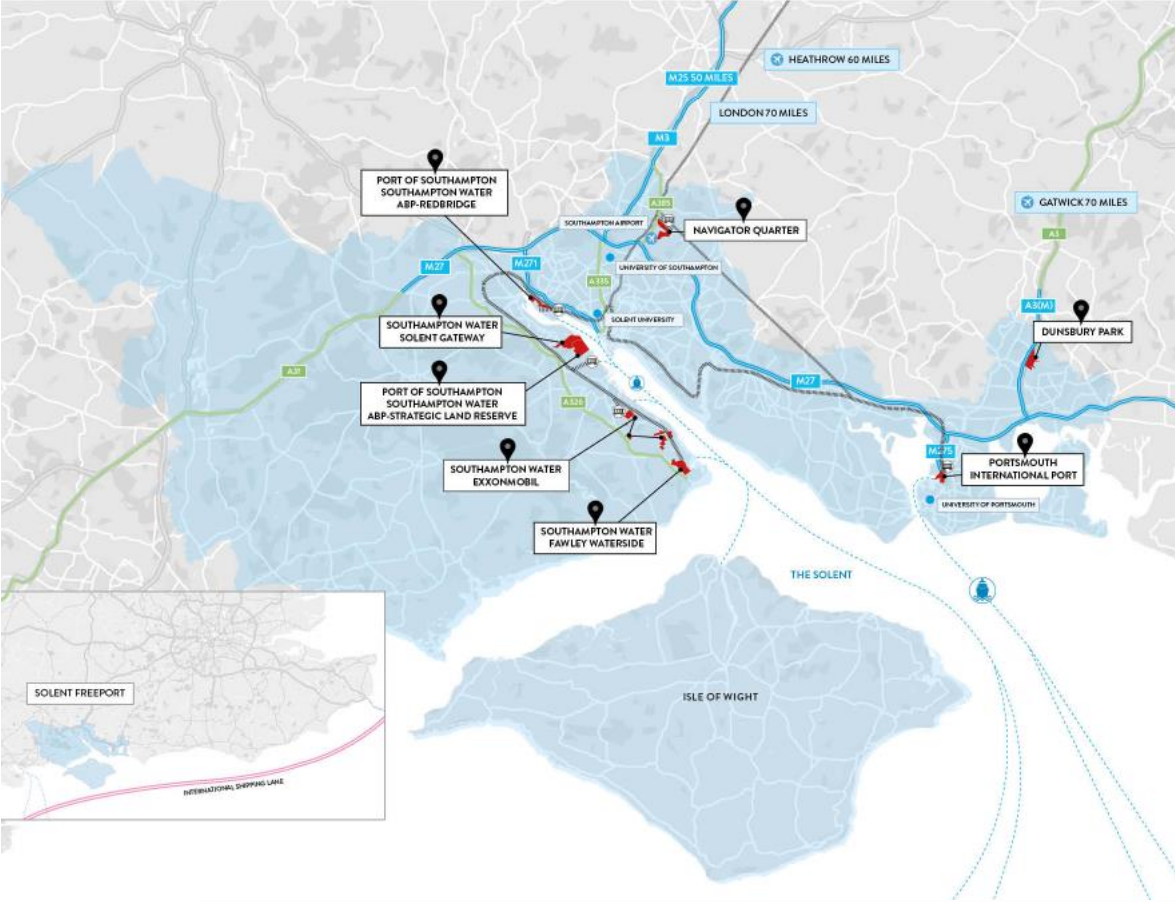

**SOLENT
FREEPORT**

THE UK'S GLOBAL GATEWAY

Solent Freepport sites and boundary

Solent Freeport tax sites

Local Authority	Tax site	Customs site
Havant Borough Council	Dunsbury Park	
New Forest District Council	Southampton Water: <ul style="list-style-type: none"> Marchwood Port Strategic Land Reserve ExxonMobil Fawley Waterside 	Marchwood Port
Southampton City Council	Southampton Water: <ul style="list-style-type: none"> Redbridge 	
Eastleigh Borough Council	Navigator Quarter	
Portsmouth City Council		Portsmouth International Port

Solent Freeport transport links

Solent Freepport Southampton Water