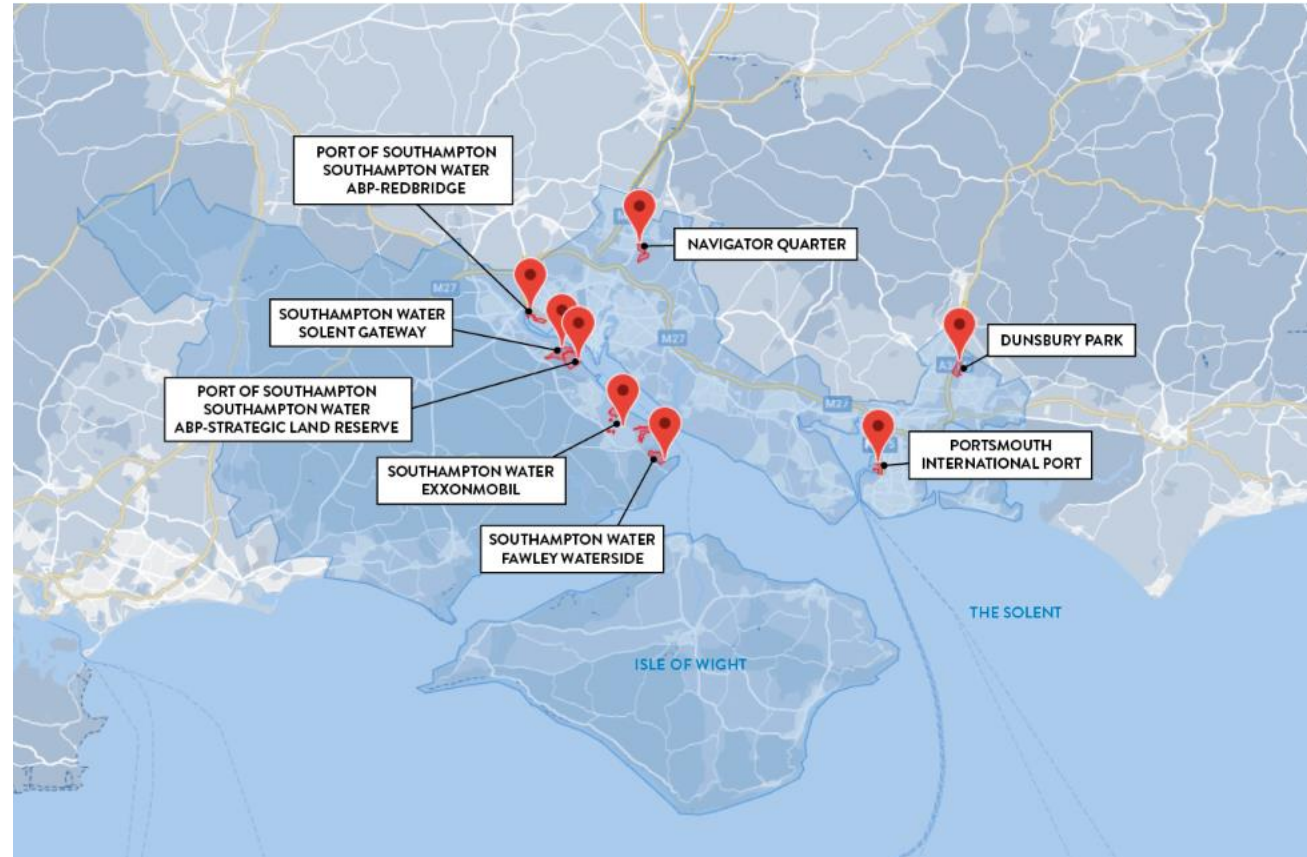

**SOLENT
FREEPORT**

THE UK'S GLOBAL GATEWAY

Solent Freepport sites and boundary

Solent Freeport tax sites

Local Authority	Tax site	Customs site
Havant Borough Council	Dunsbury Park	
New Forest District Council	Southampton Water: <ul style="list-style-type: none"> Marchwood Port Strategic Land Reserve ExxonMobil Fawley Waterside 	Marchwood Port
Southampton City Council	Southampton Water: <ul style="list-style-type: none"> Redbridge 	
Eastleigh Borough Council	Navigator Quarter	
Portsmouth City Council		Portsmouth International Port

Solent Freeport transport links

Solent Freepport Southampton Water