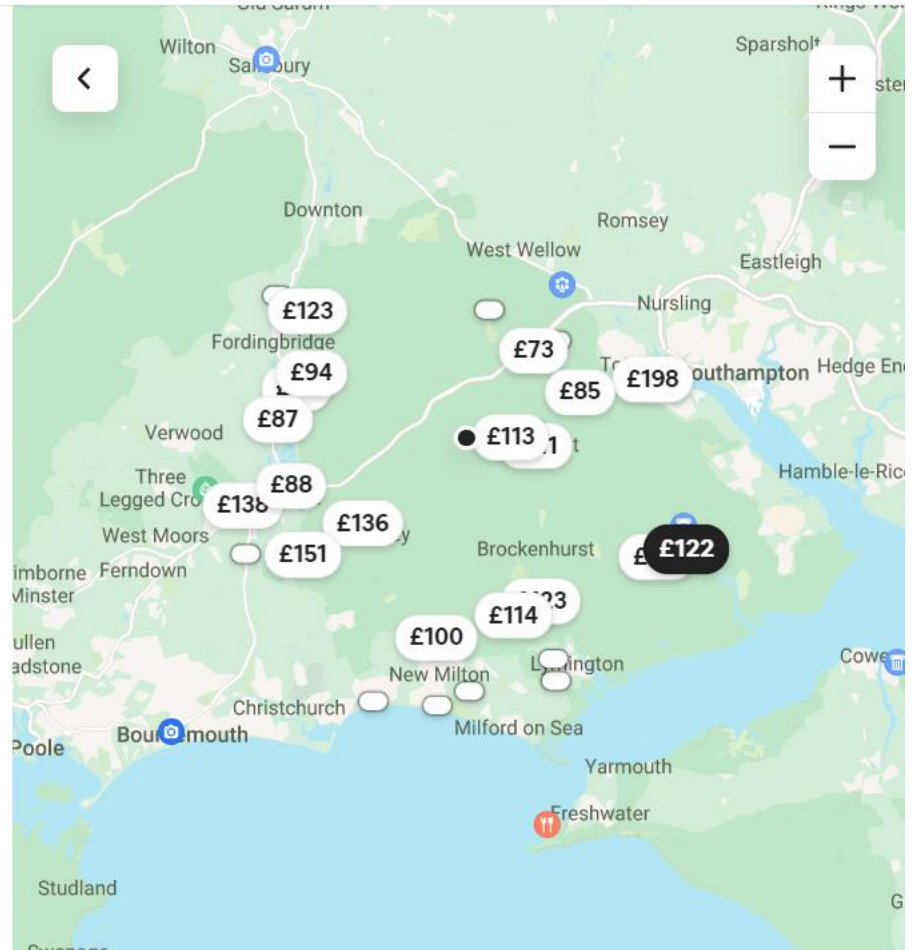

- Your search
- Rooms
- Beach
- National parks
- Countryside
- Farms
- Vineyards
- Cabins
- Lake
- Tiny homes
- Amazing pools
- Beachfront
- Bed & breakfasts
- Filters

Over 1,000 places in New Forest District

Apartment in Emery Do... ★ 4.96 (170)
Welcoming apartment in the heart of...
Individual Host
3-8 Jun
£139 £113 night · [£562 total](#)

Tiny home in Ringwood ★ 4.81 (368)
The Cosy Cabin
Individual Host
16-21 Jul
£168 £151 night · [£754 total](#)

Cottage in Beaulieu ★ 5.0 (302)
The Roost - cosy annexe, Beaulieu...
Individual Host
15-20 Jun
£133 £122 night · [£608 total](#)