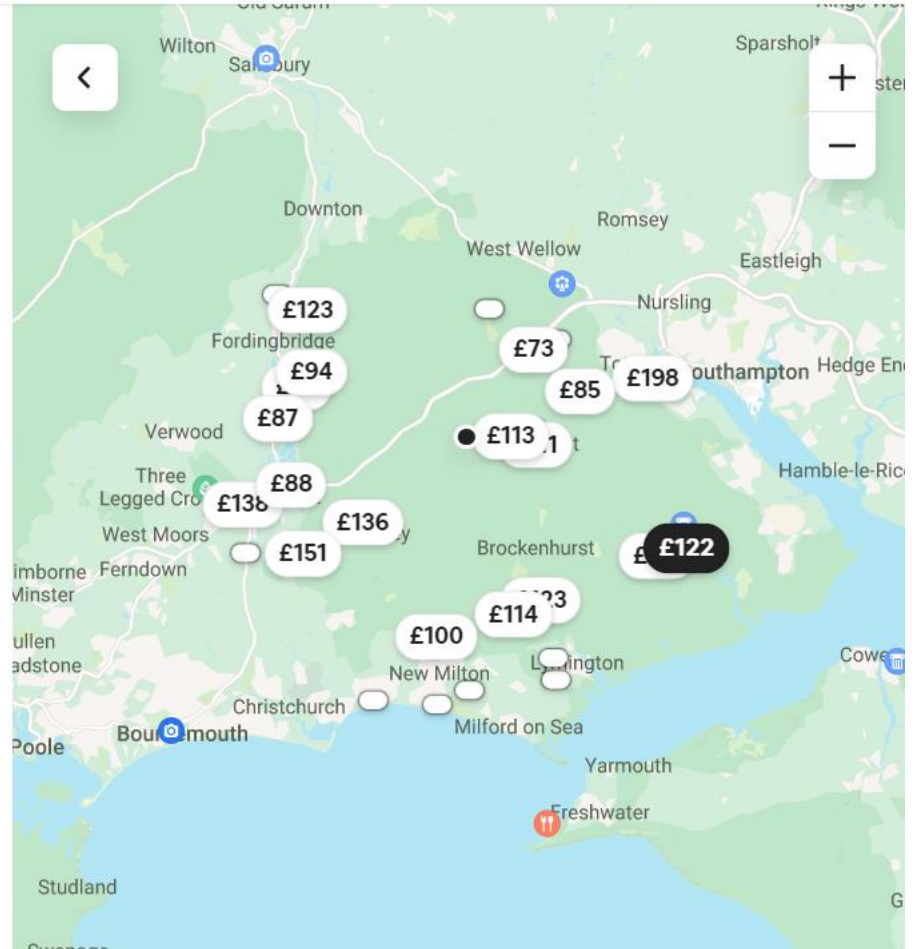

- Your search
- Rooms
- Beach
- National parks
- Countryside
- Farms
- Vineyards
- Cabins
- Lake
- Tiny homes
- Amazing pools
- Beachfront
- Bed & breakfasts
- Filters

Over 1,000 places in New Forest District

Apartment in Emery Do... ★ 4.96 (170)
Welcoming apartment in the heart of...
Individual Host
3–8 Jun
£139 £113 night · [£562 total](#)

Tiny home in Ringwood ★ 4.81 (368)
The Cosy Cabin
Individual Host
16–21 Jul
£168 £151 night · [£754 total](#)

Cottage in Beaulieu ★ 5.0 (302)
The Roost - cosy annexe, Beaulieu...
Individual Host
15–20 Jun
£133 £122 night · [£608 total](#)