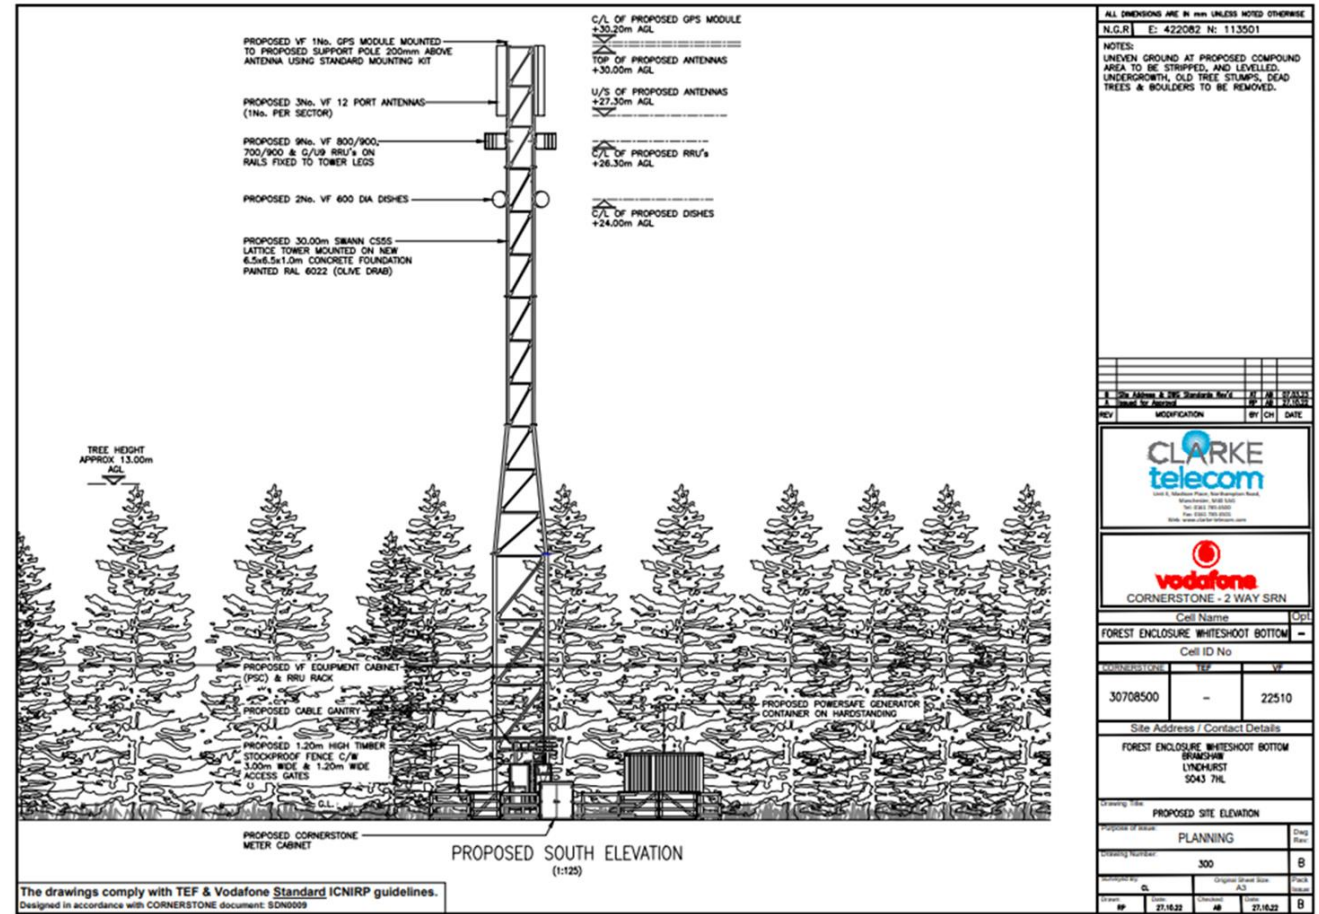

Proposal for 30m mast at Fritham