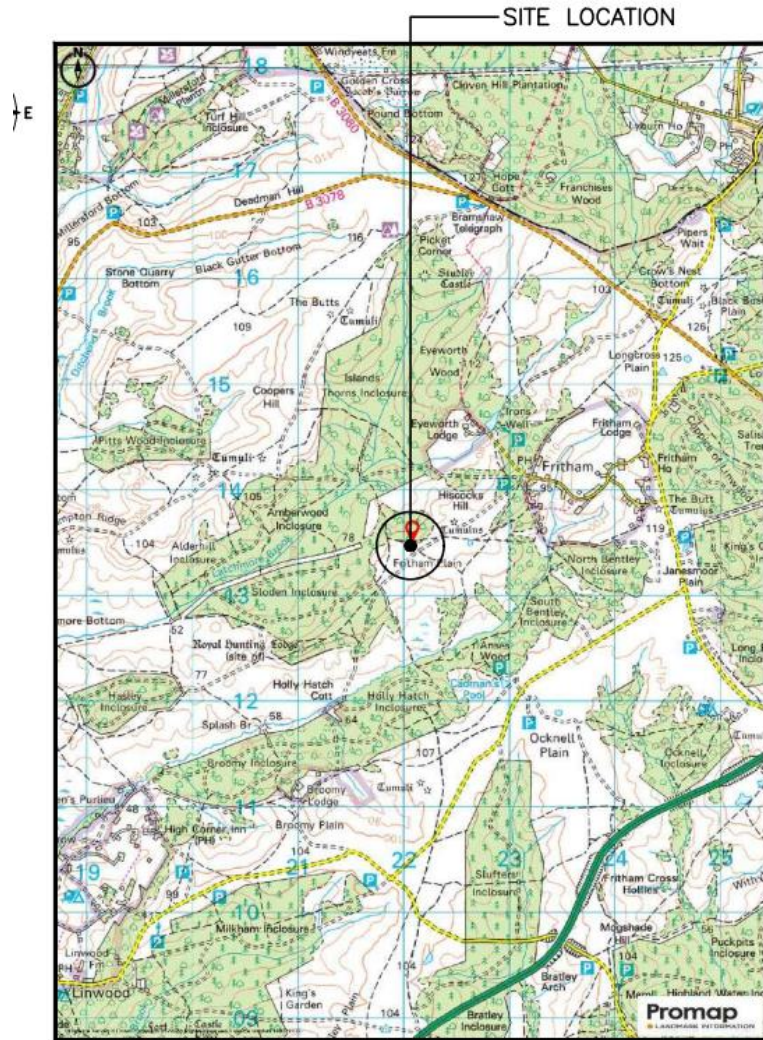

Proposal for 30m mast at Fritham