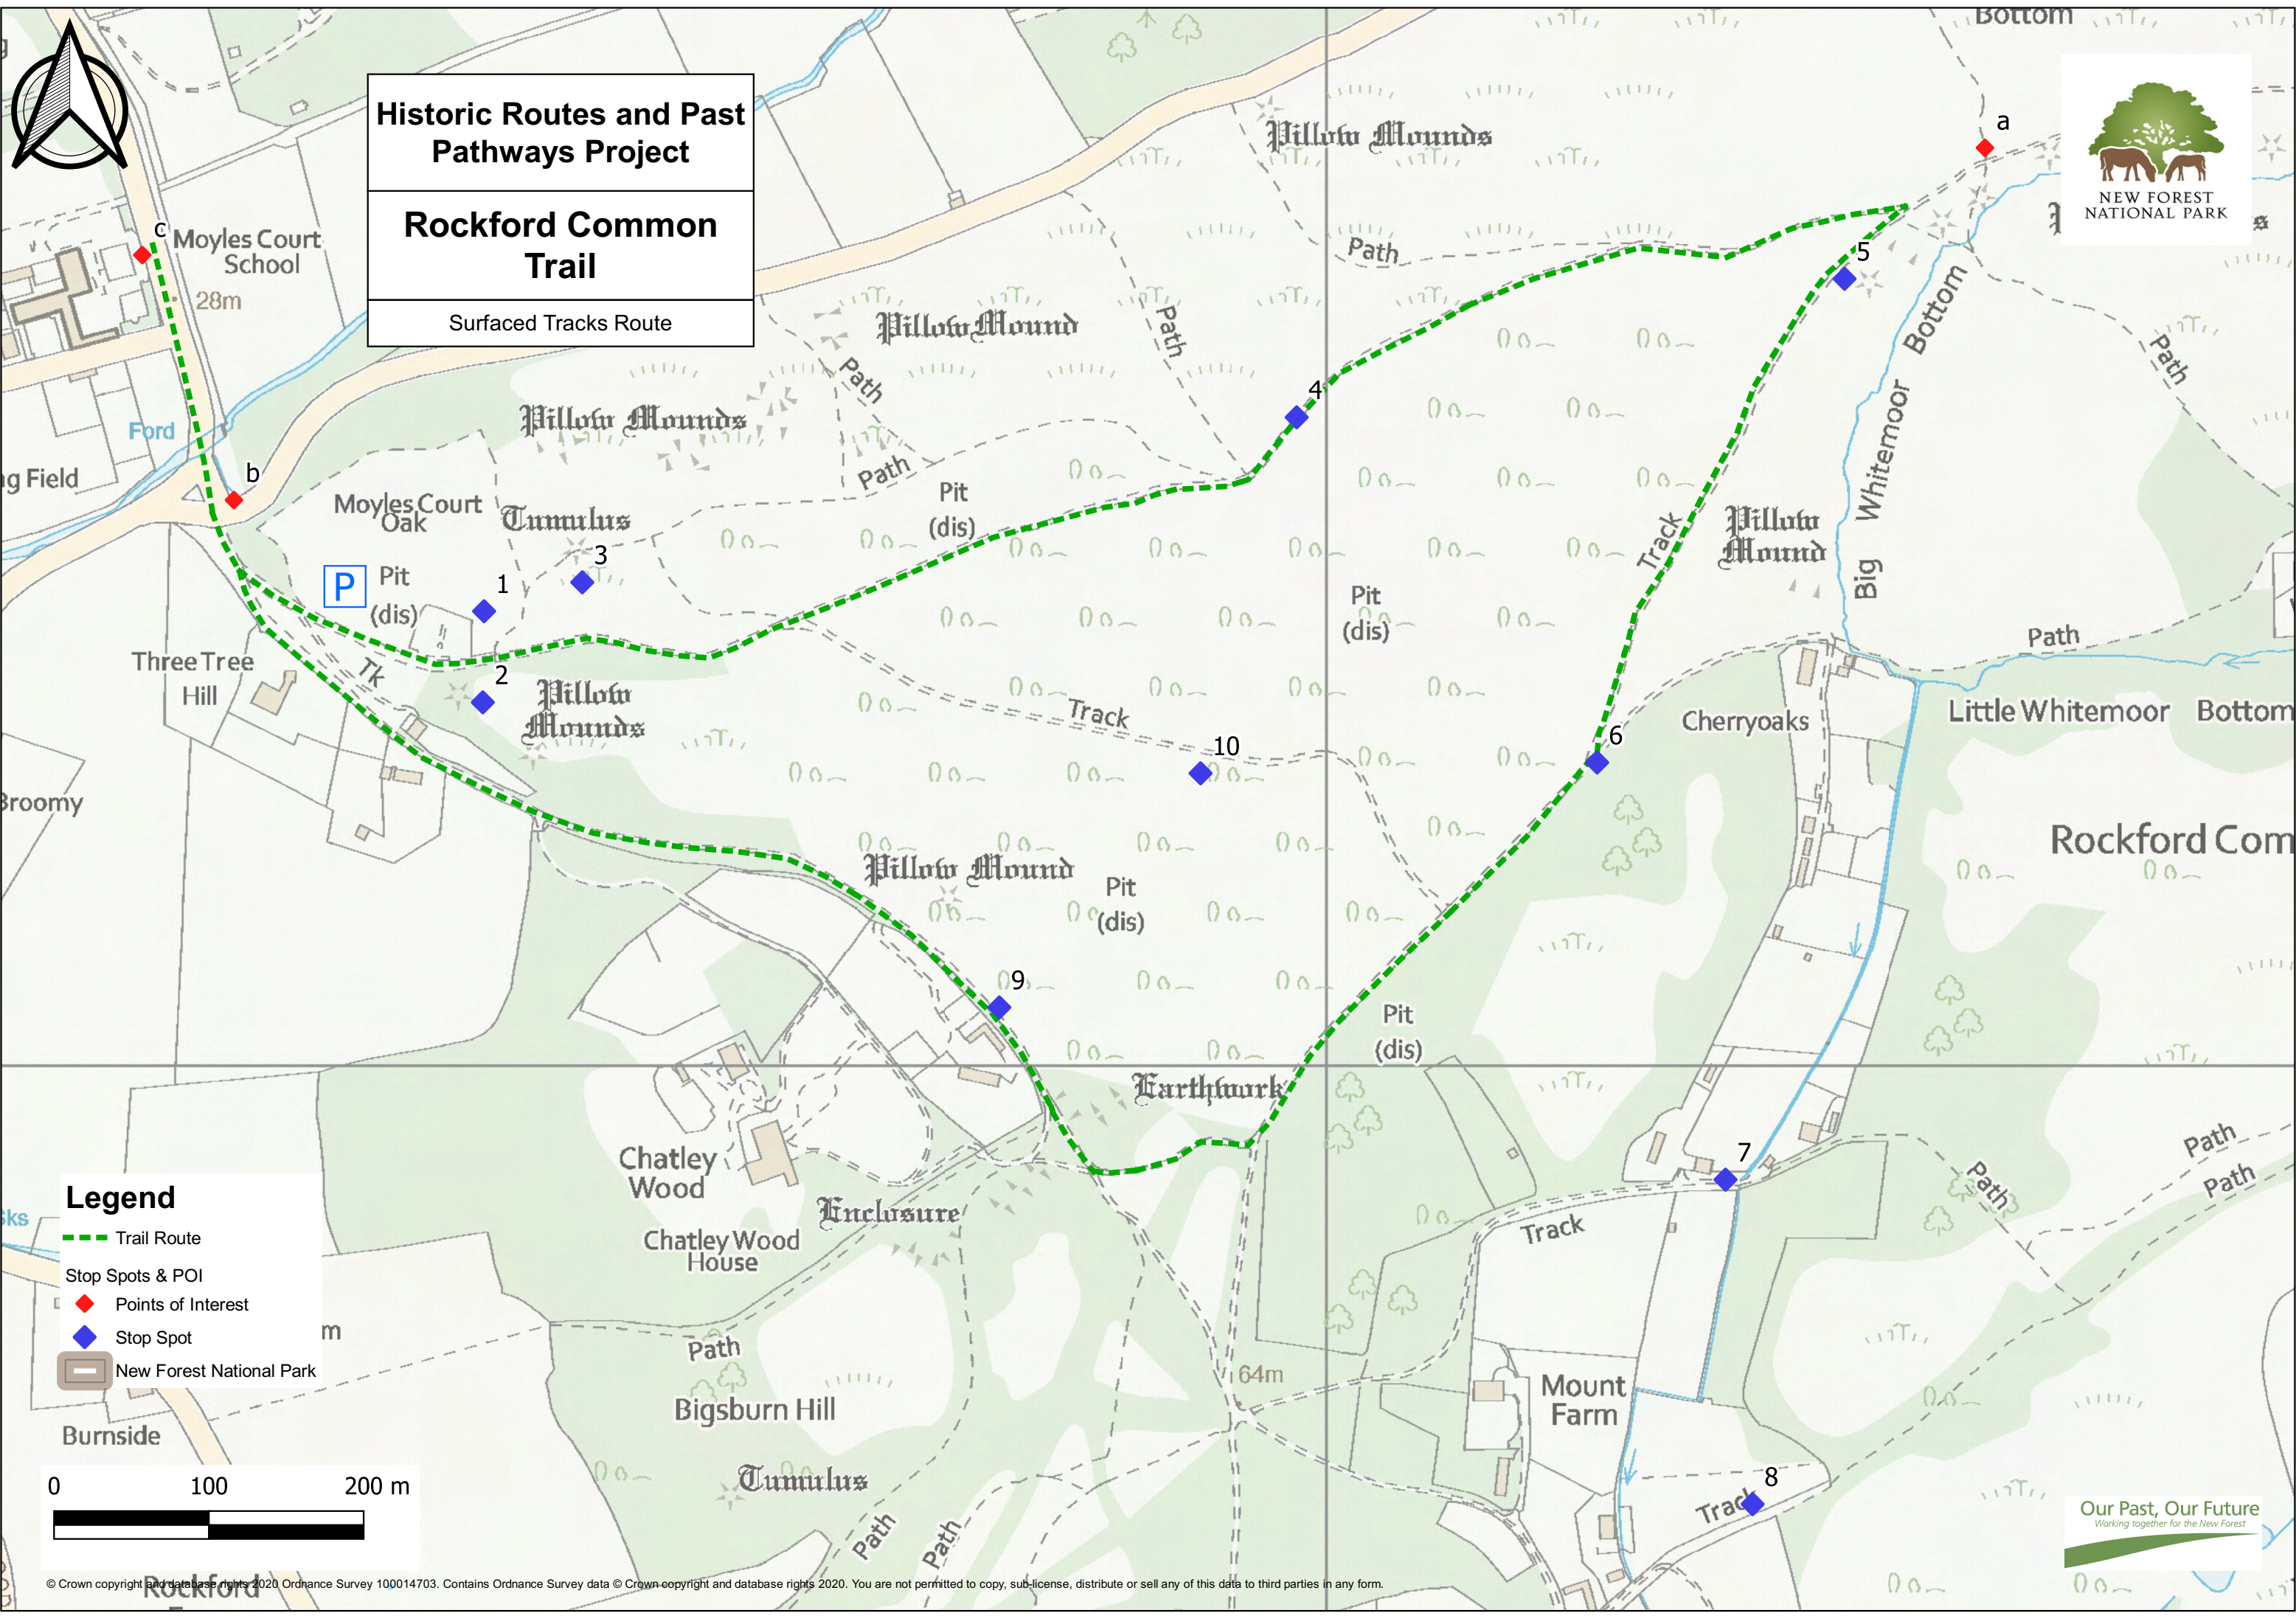

**Historic Routes and Past Pathways Project**

**Rockford Common Trail**

Surfaced Tracks Route

- Legend**
- Trail Route
  - Stop Spots & POI
  - Points of Interest
  - Stop Spot
  - New Forest National Park