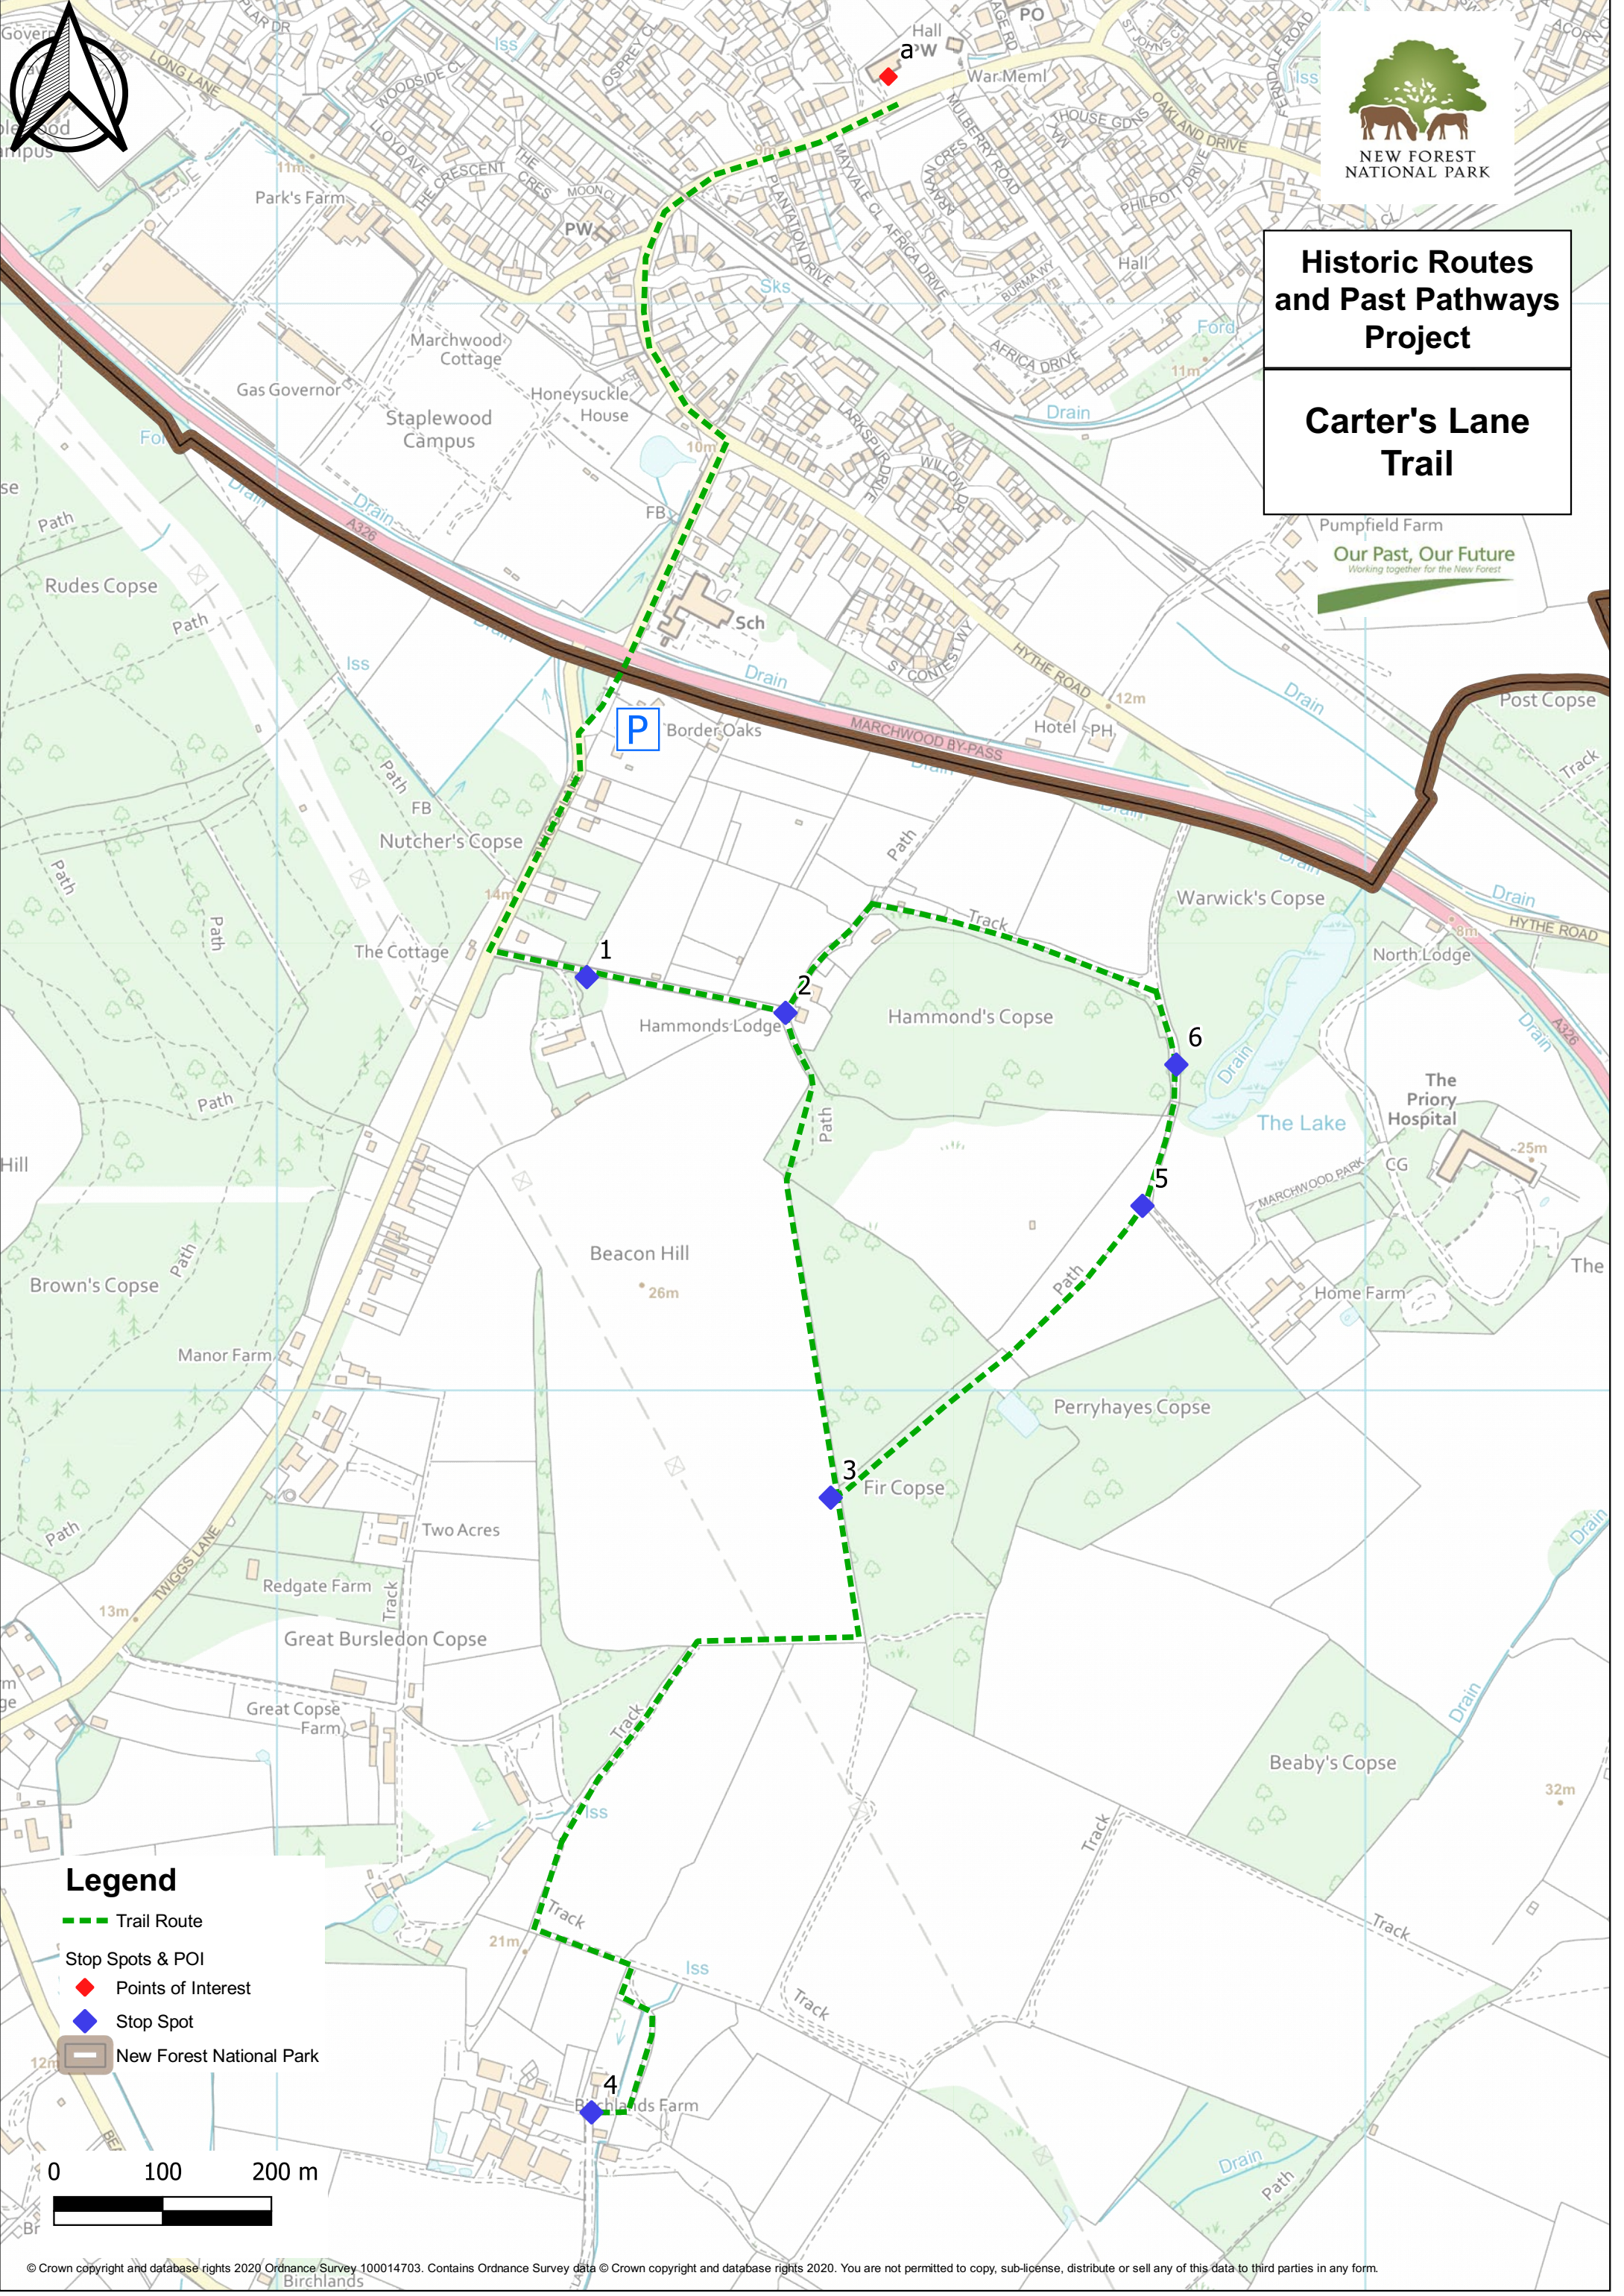

Historic Routes and Past Pathways Project

Carter's Lane Trail

Pumpfield Farm
Our Past, Our Future
Working together for the New Forest

Legend

- - - Trail Route
- Stop Spots & POI
- ◆ Points of Interest
- ◆ Stop Spot
- New Forest National Park