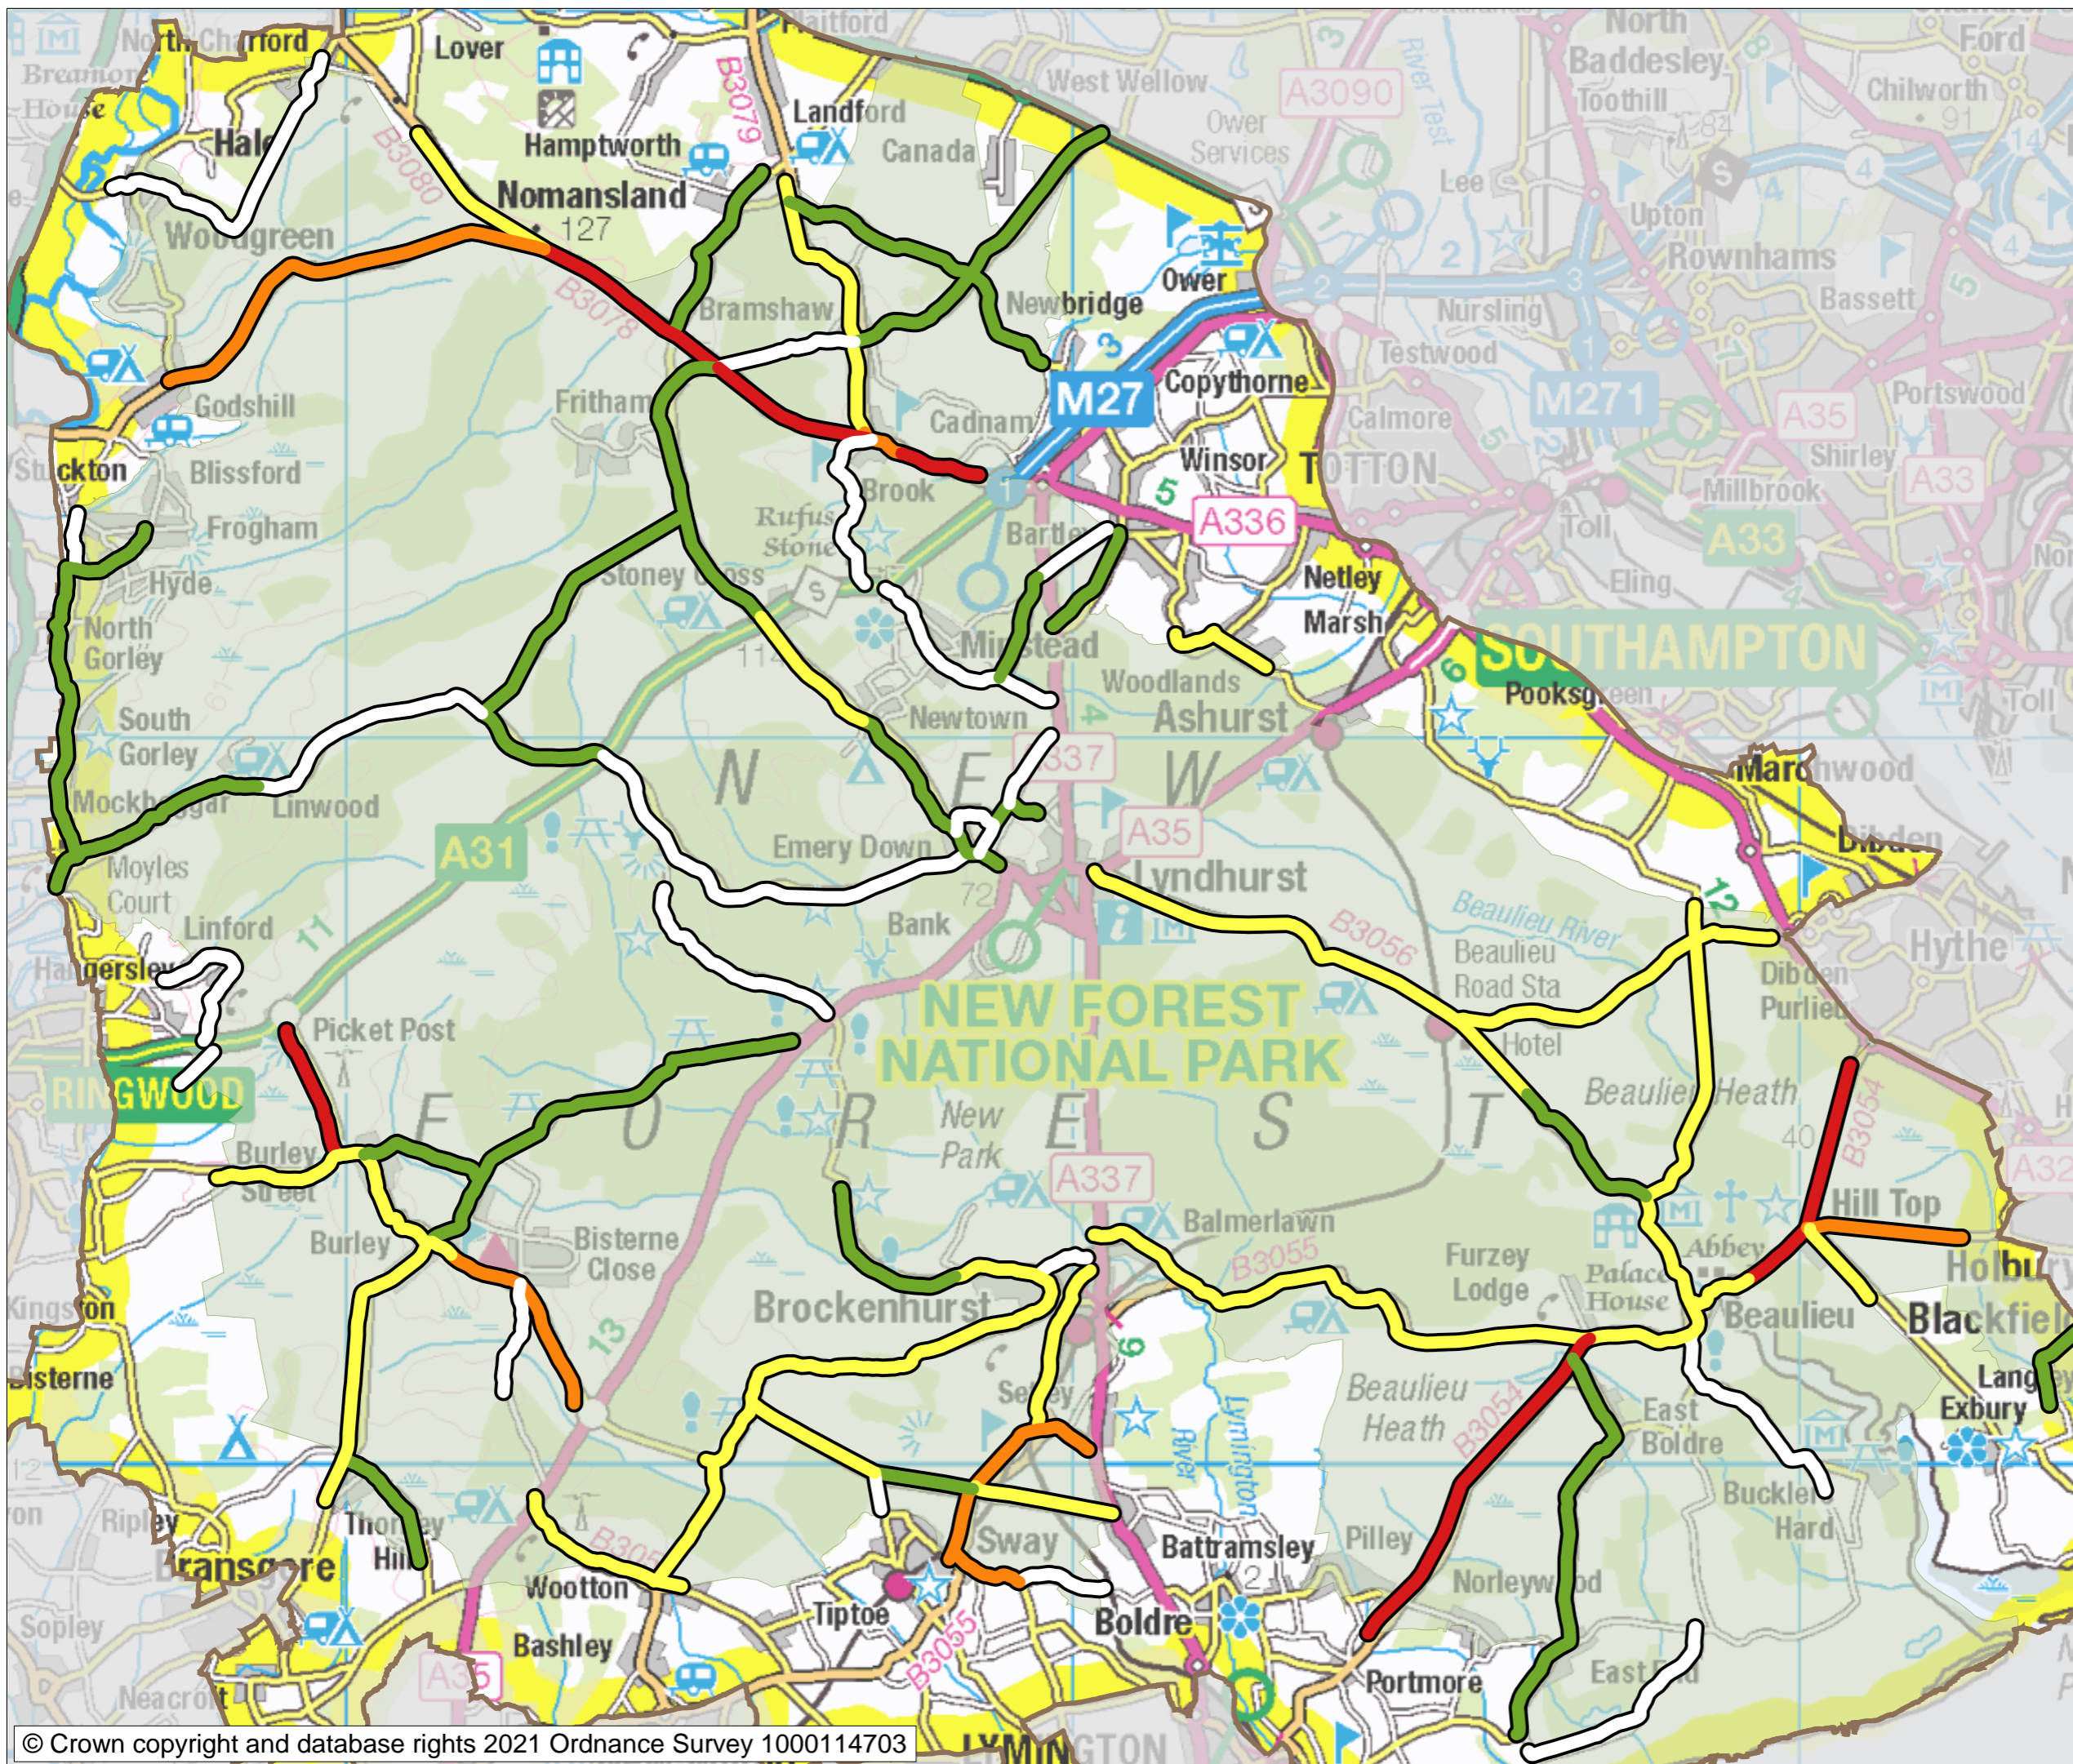

## Animal Accidents by Road Density 2016- 2020

Including uninjured  
animals and those  
not found

### Legend

Average annual number  
of accidents per mile

- 0
- 0.1 - 0.5
- 0.5 to 2.0
- 2.0 to 4.0
- 4.0 and above

Perambulation Area

New Forest National Park

1000m