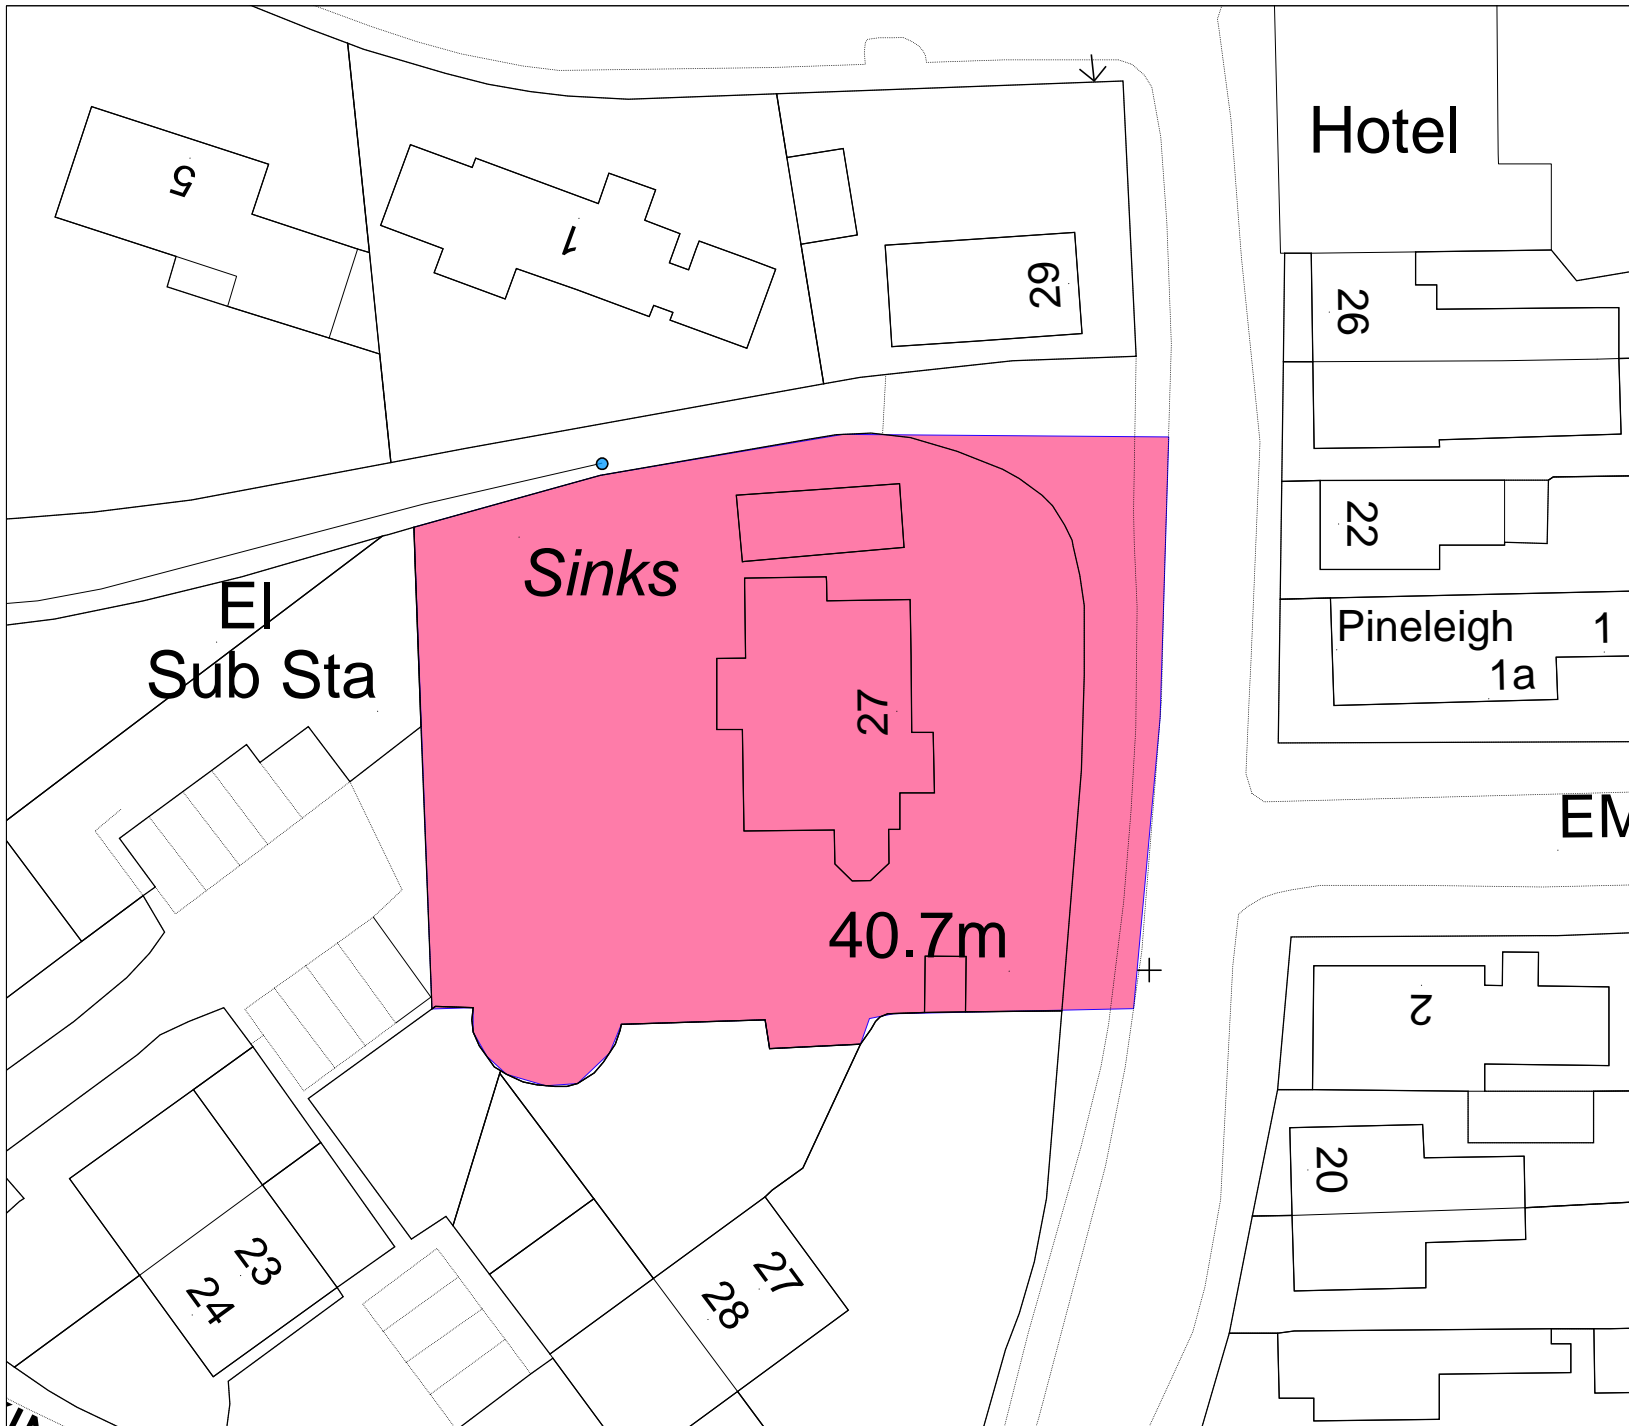

NEW FOREST NATIONAL PARK

New Forest National Park Authority
Lymington Town Hall
Avenue Road
Lymington
SO41 9ZG

Tel: 01590 646600
Fax: 01590 646666

Date: 19/12/2017

BFS13

Burwood Lodge
27 Romsey Road
Lyndhurst
SO43 7AA

SCALE: 1:500