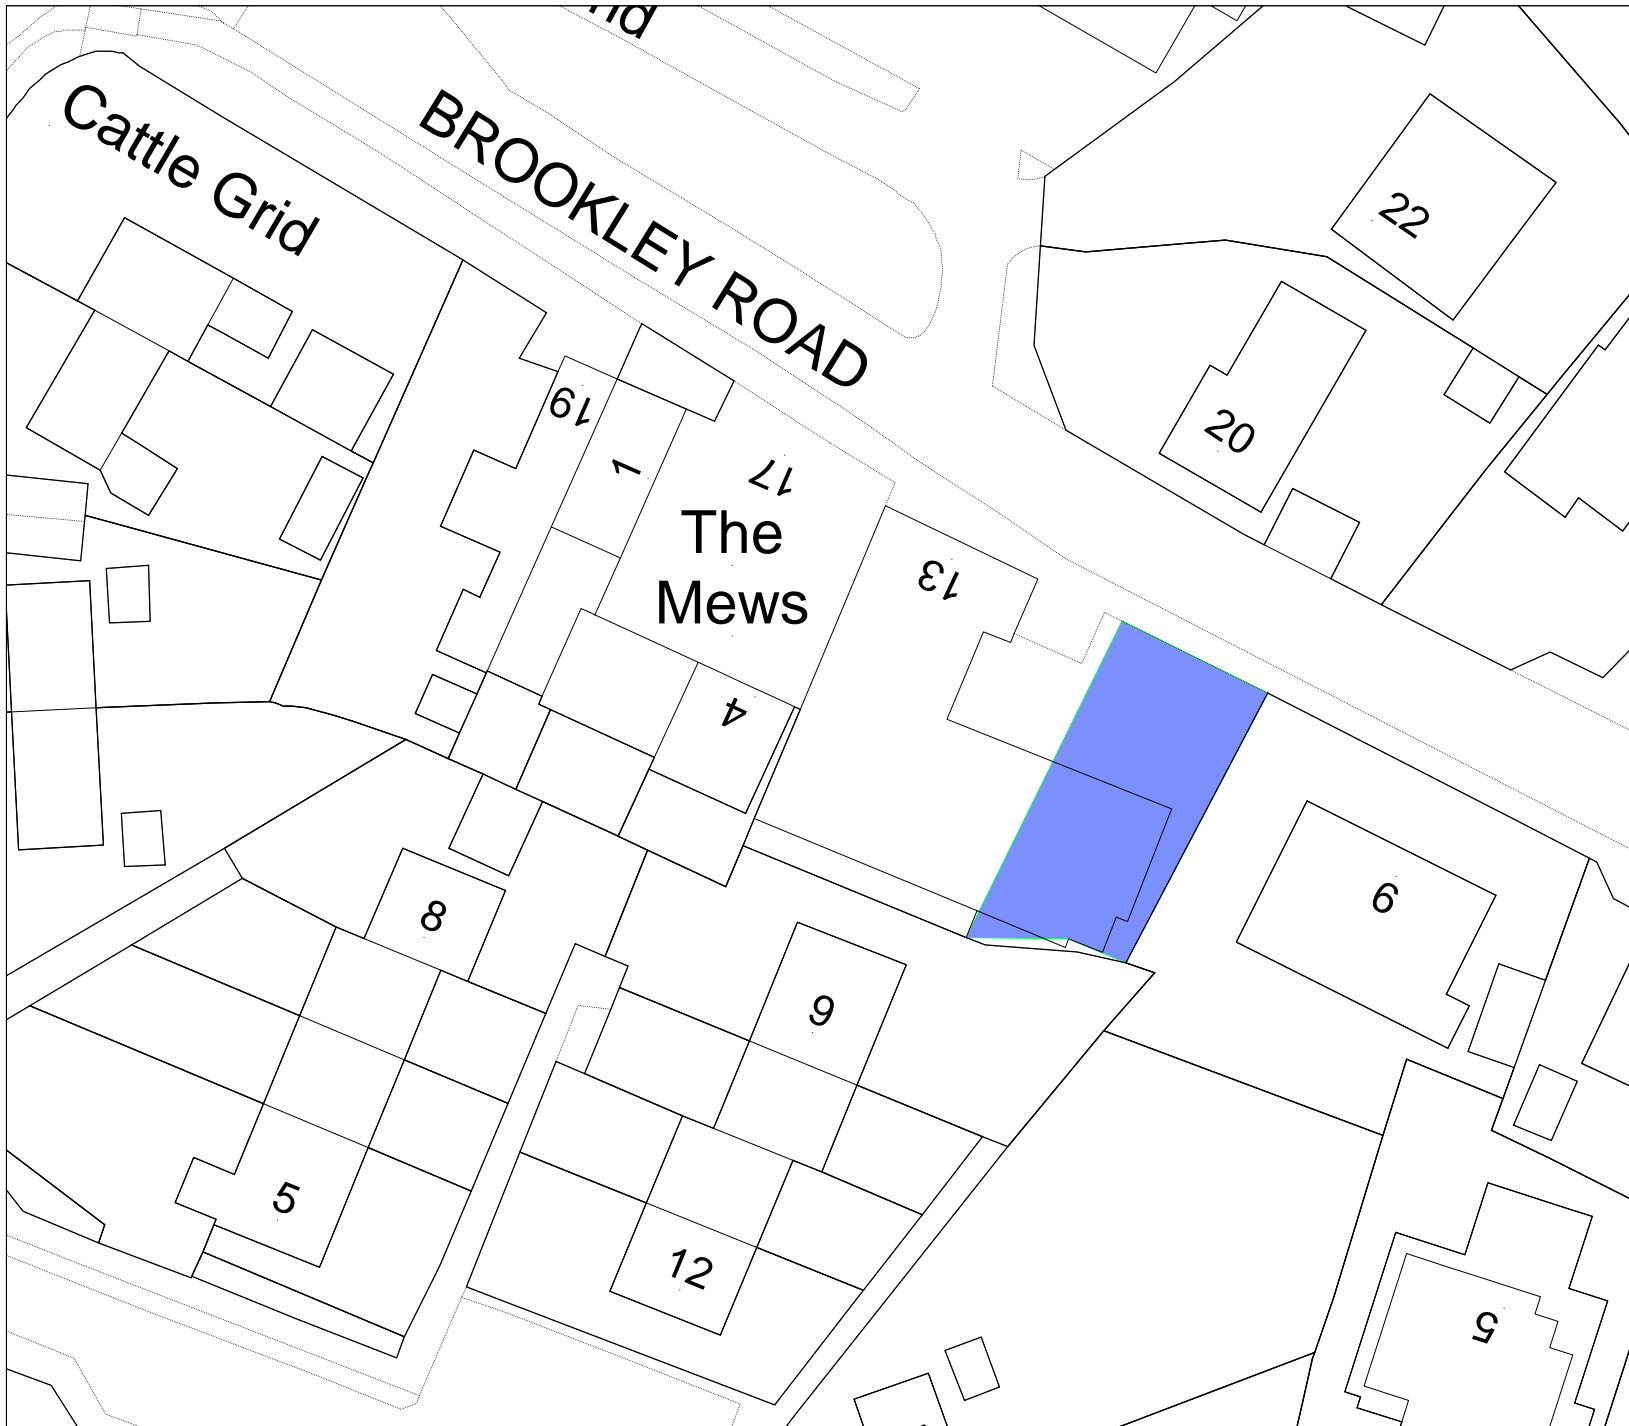

NEW FOREST NATIONAL PARK

New Forest National Park Authority
Lymington Town Hall
Avenue Road
Lymington
SO41 9ZG

Tel: 01590 646600
Fax: 01590 646666

Date: 09/12/2020

BFS27

13 Brookley Road
Brockenhurst
SO42 7RR

SCALE: 1:500