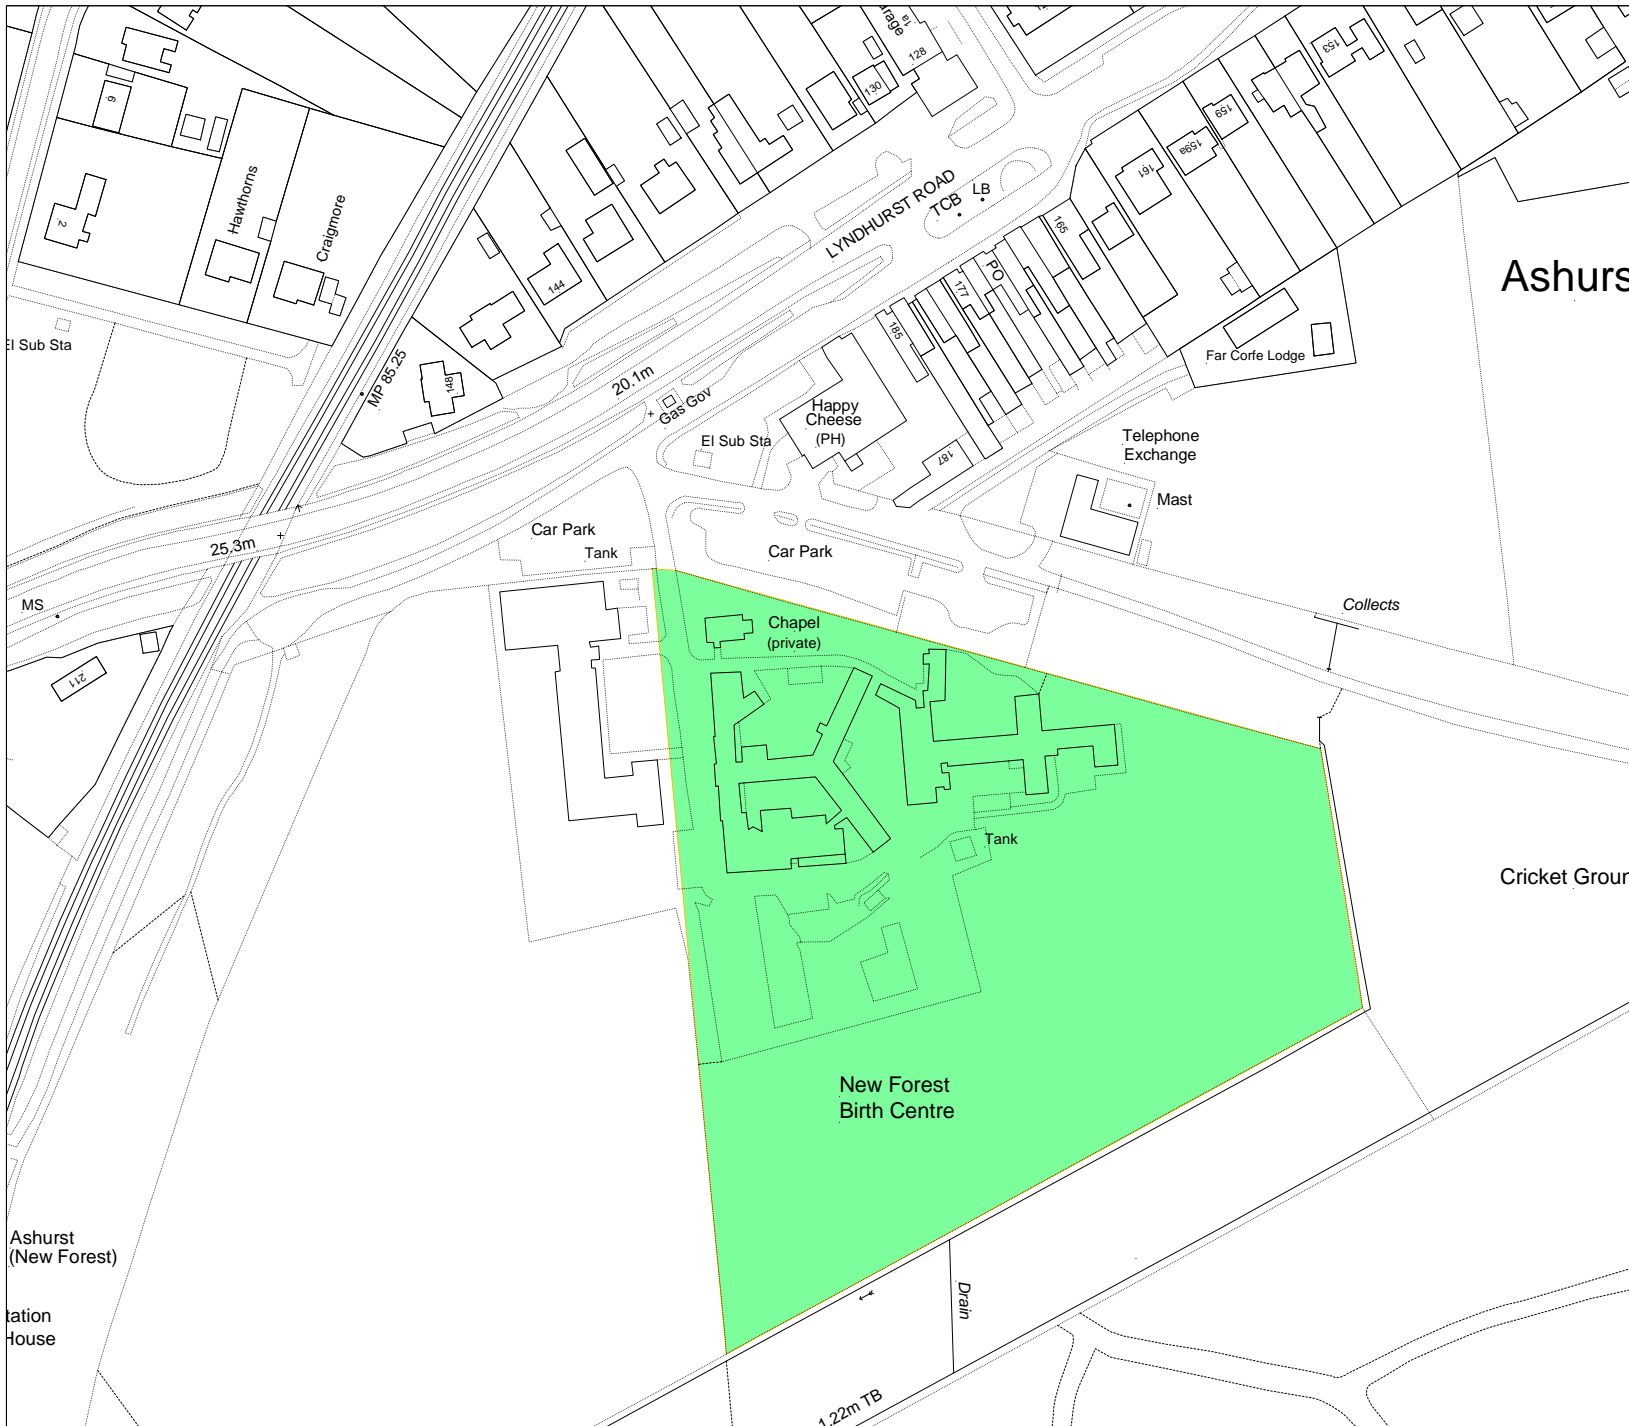

NEW FOREST NATIONAL PARK

New Forest National Park Authority
Lymington Town Hall
Avenue Road
Lymington
SO41 9ZG

Tel: 01590 646600
Fax: 01590 646666

Date: 03/12/2019

BFS26

Ashurst Hospital
Lyndhurst Road
Ashurst
SO40 7AR

SCALE: 1:2000