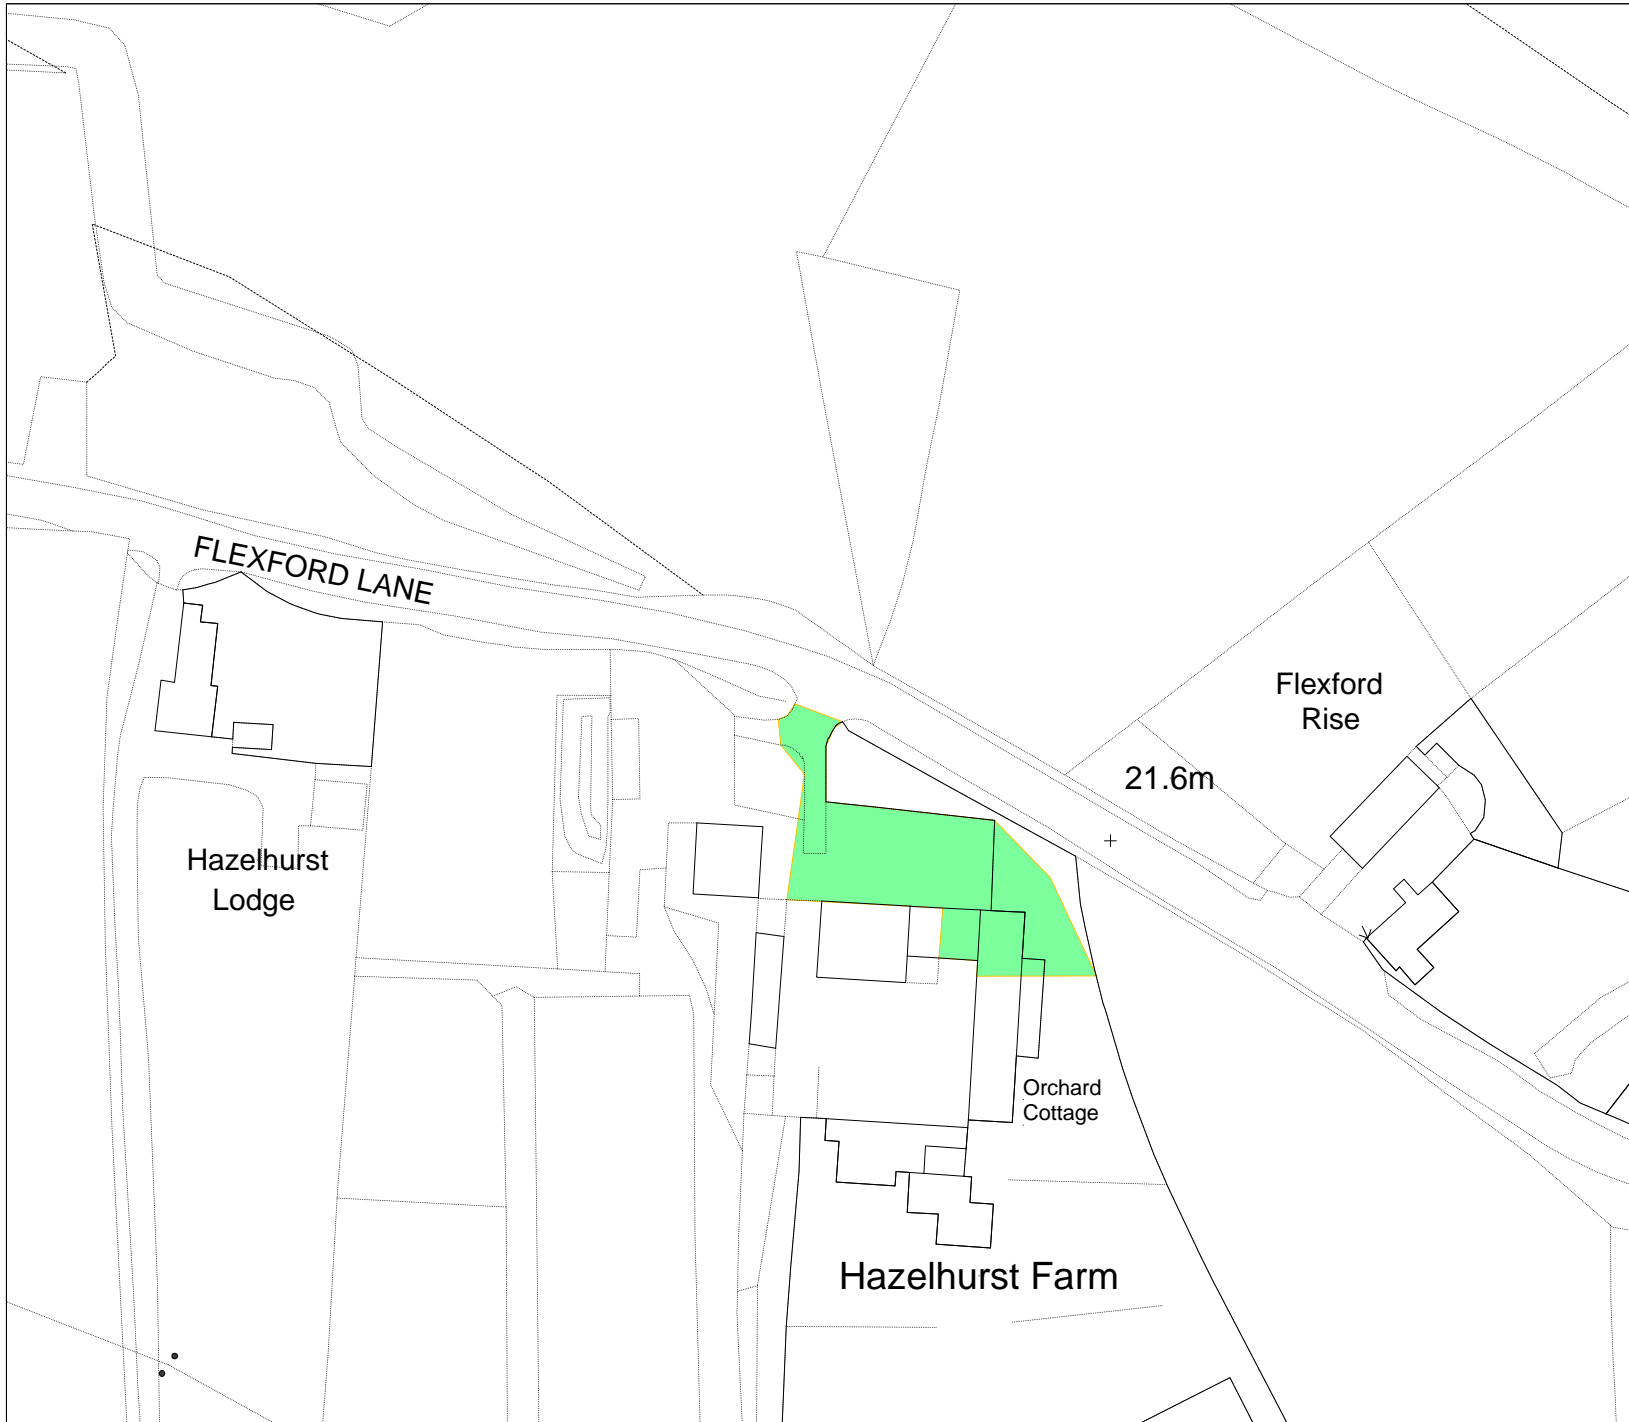

NEW FOREST NATIONAL PARK

New Forest National Park Authority
Lymington Town Hall
Avenue Road
Lymington
SO41 9ZG

Tel: 01590 646600
Fax: 01590 646666

Date: 03/12/2019

BFS25

Hazelhurst Farm
Flexford Lane
Sway
SO41 6DN

SCALE: 1:1000