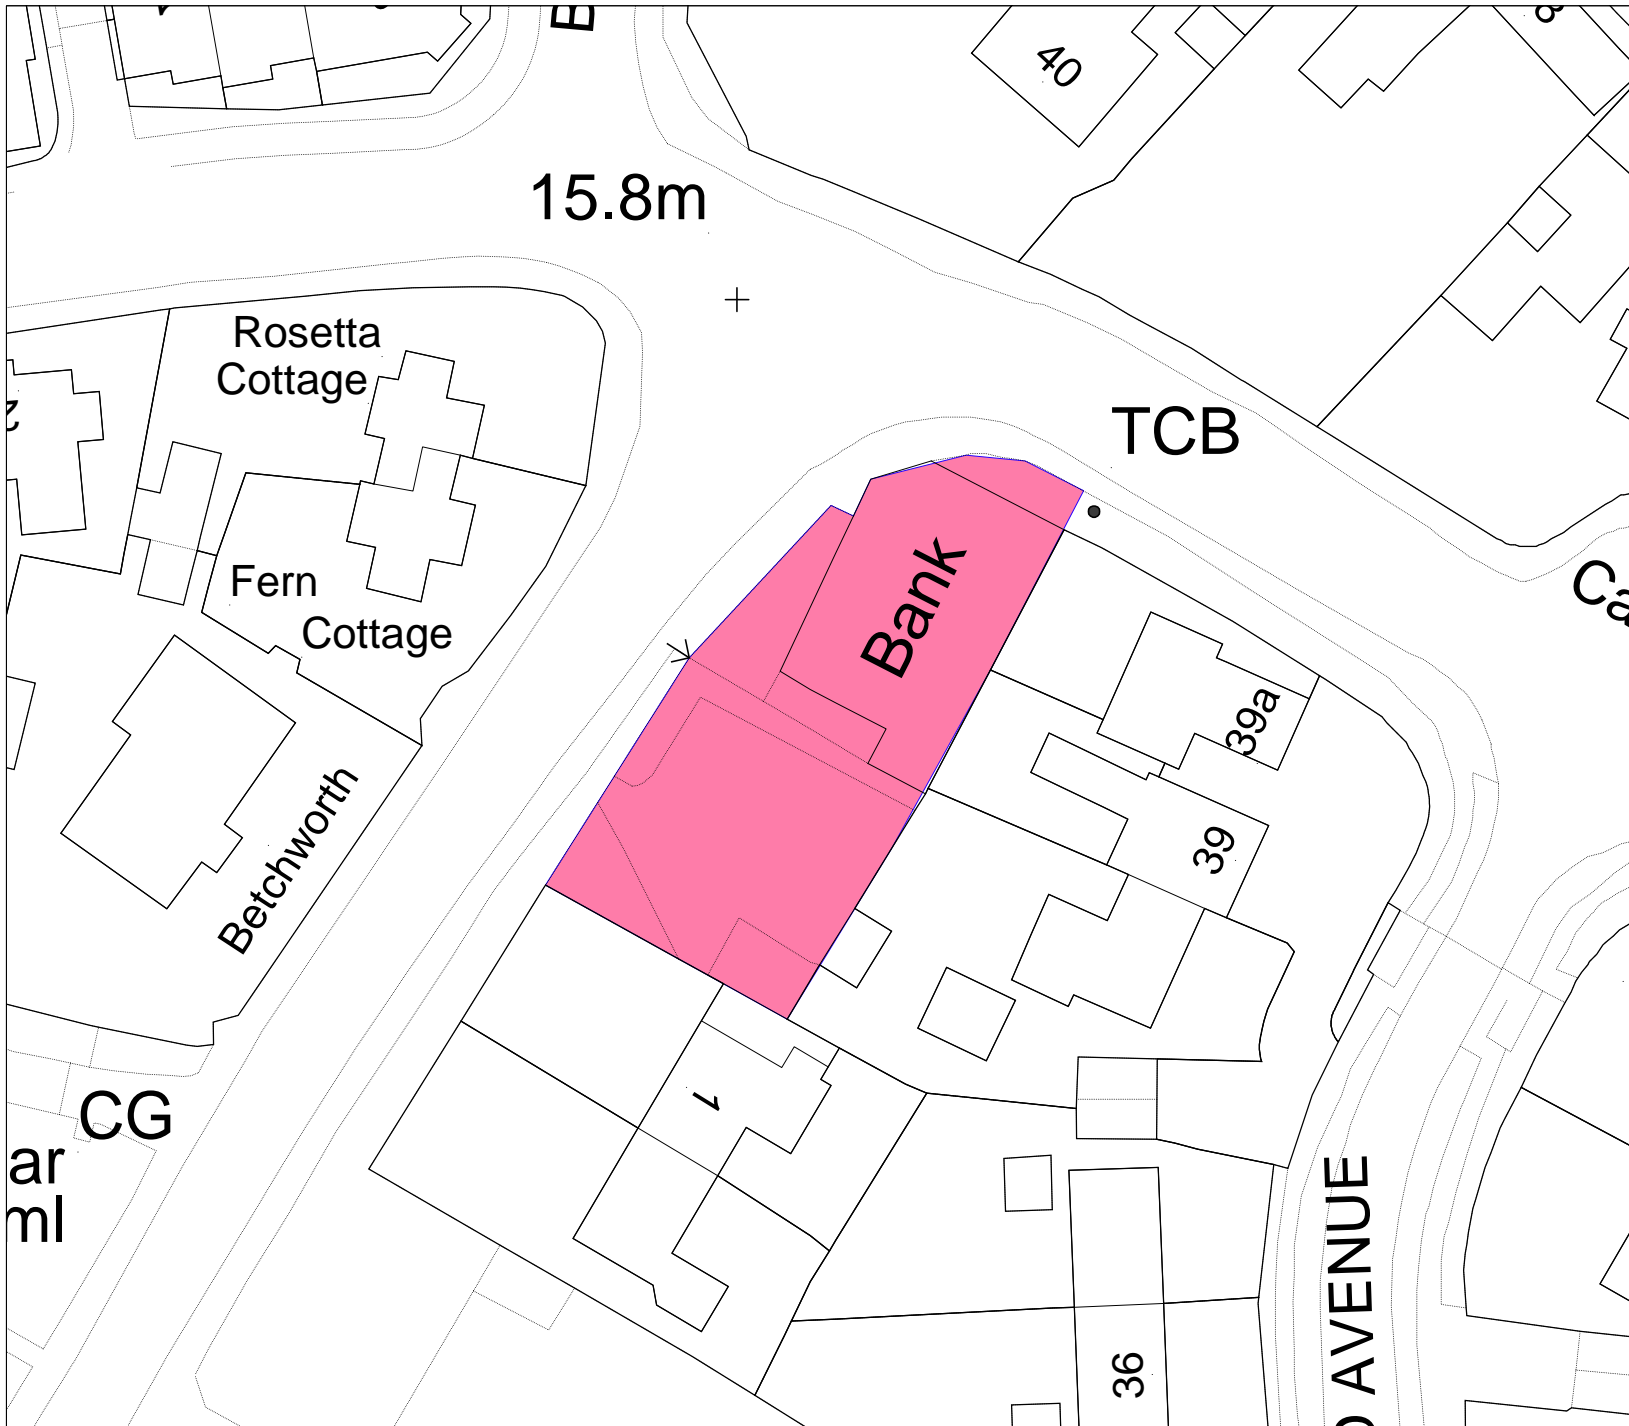

NEW FOREST NATIONAL PARK

New Forest National Park Authority
Lymington Town Hall
Avenue Road
Lymington
SO41 9ZG

Tel: 01590 646600
Fax: 01590 646666

Date: 19/12/2017

BFS16

LloydsTSB
Sway Road
Brockenhurst
SO42 7ZH

SCALE: 1:500