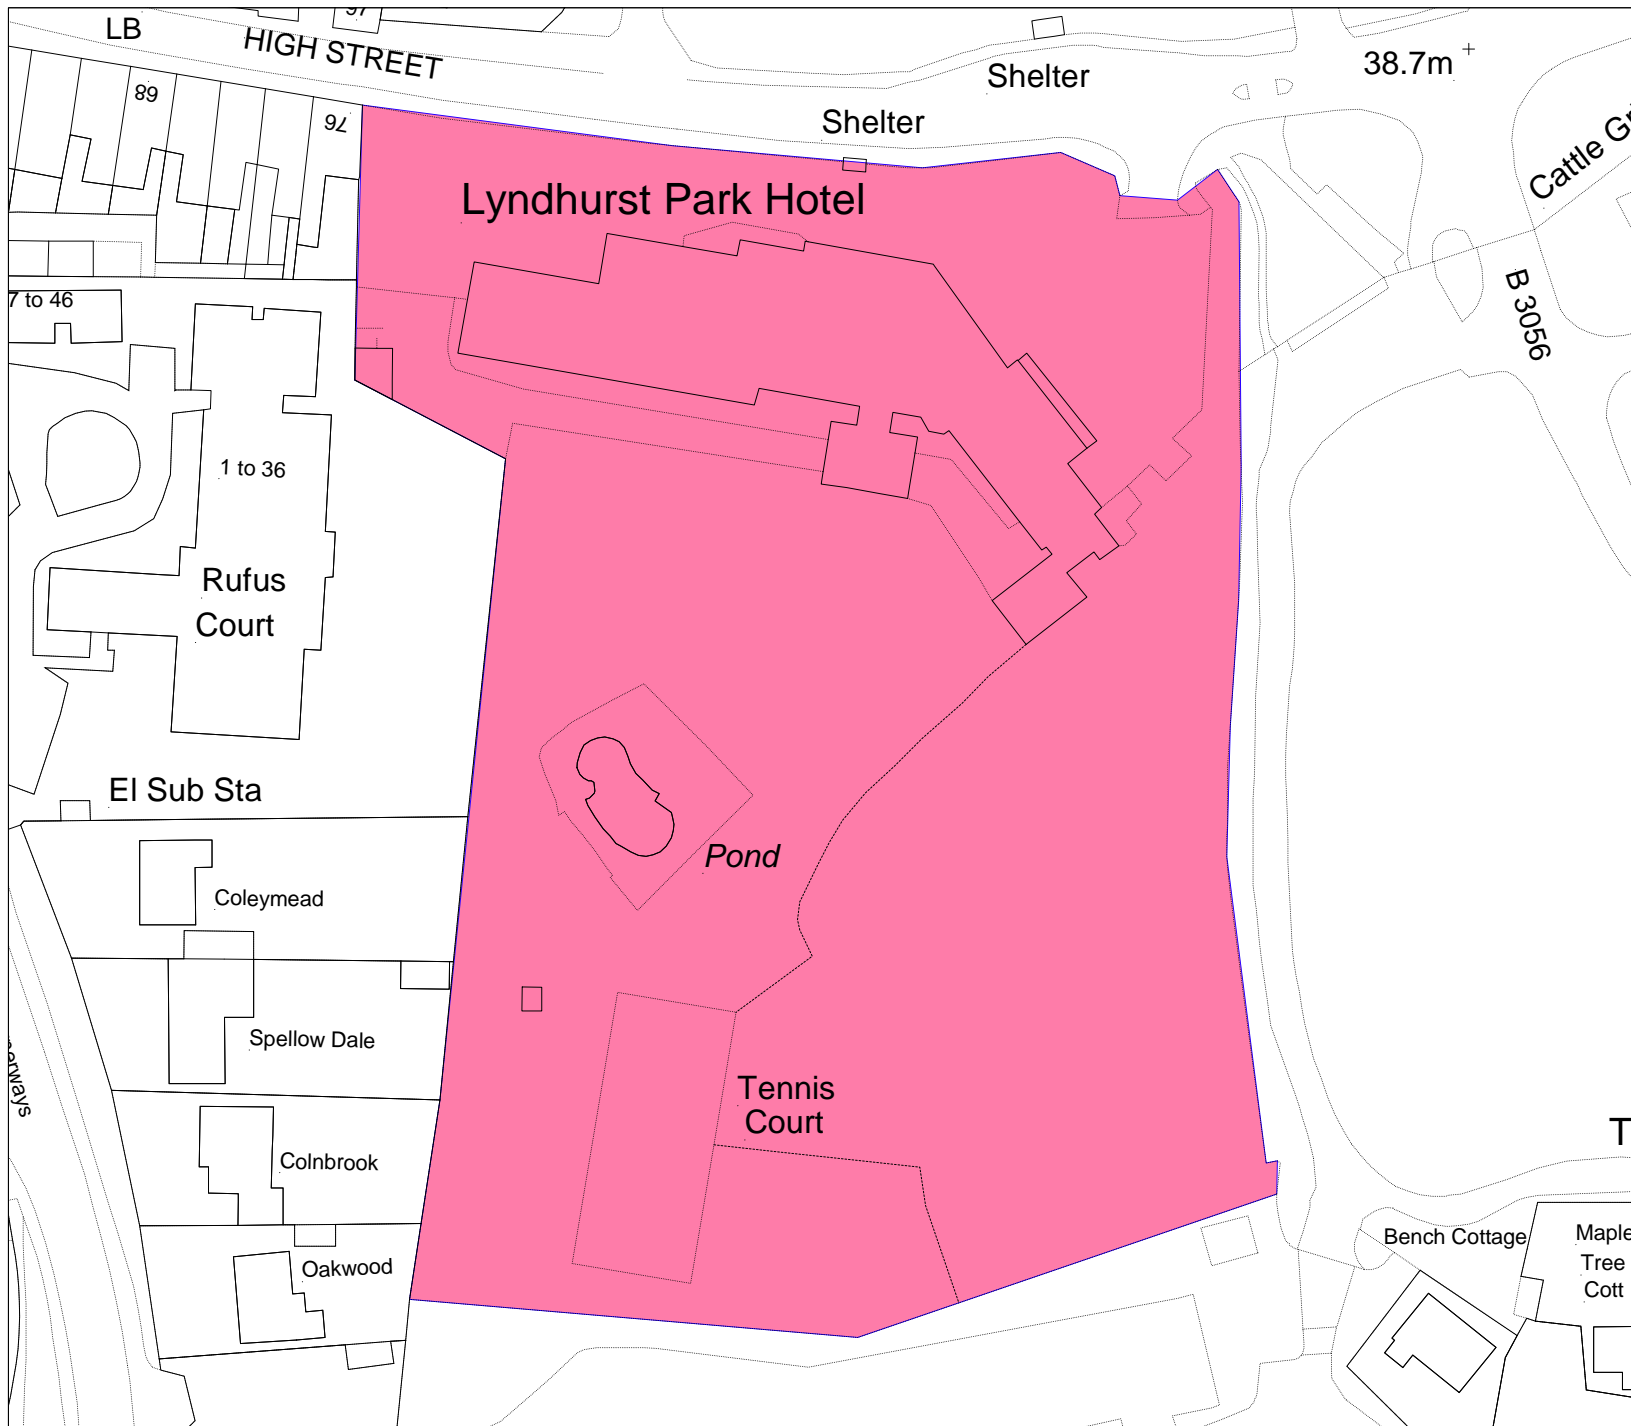

NEW FOREST NATIONAL PARK

New Forest National Park Authority
Lymington Town Hall
Avenue Road
Lymington
SO41 9ZG

Tel: 01590 646600
Fax: 01590 646666

Date: 19/12/2017

BFS7

Lyndhurst Park Hotel
78 High Street
Lyndhurst
SO43 7NL

SCALE: 1:1000