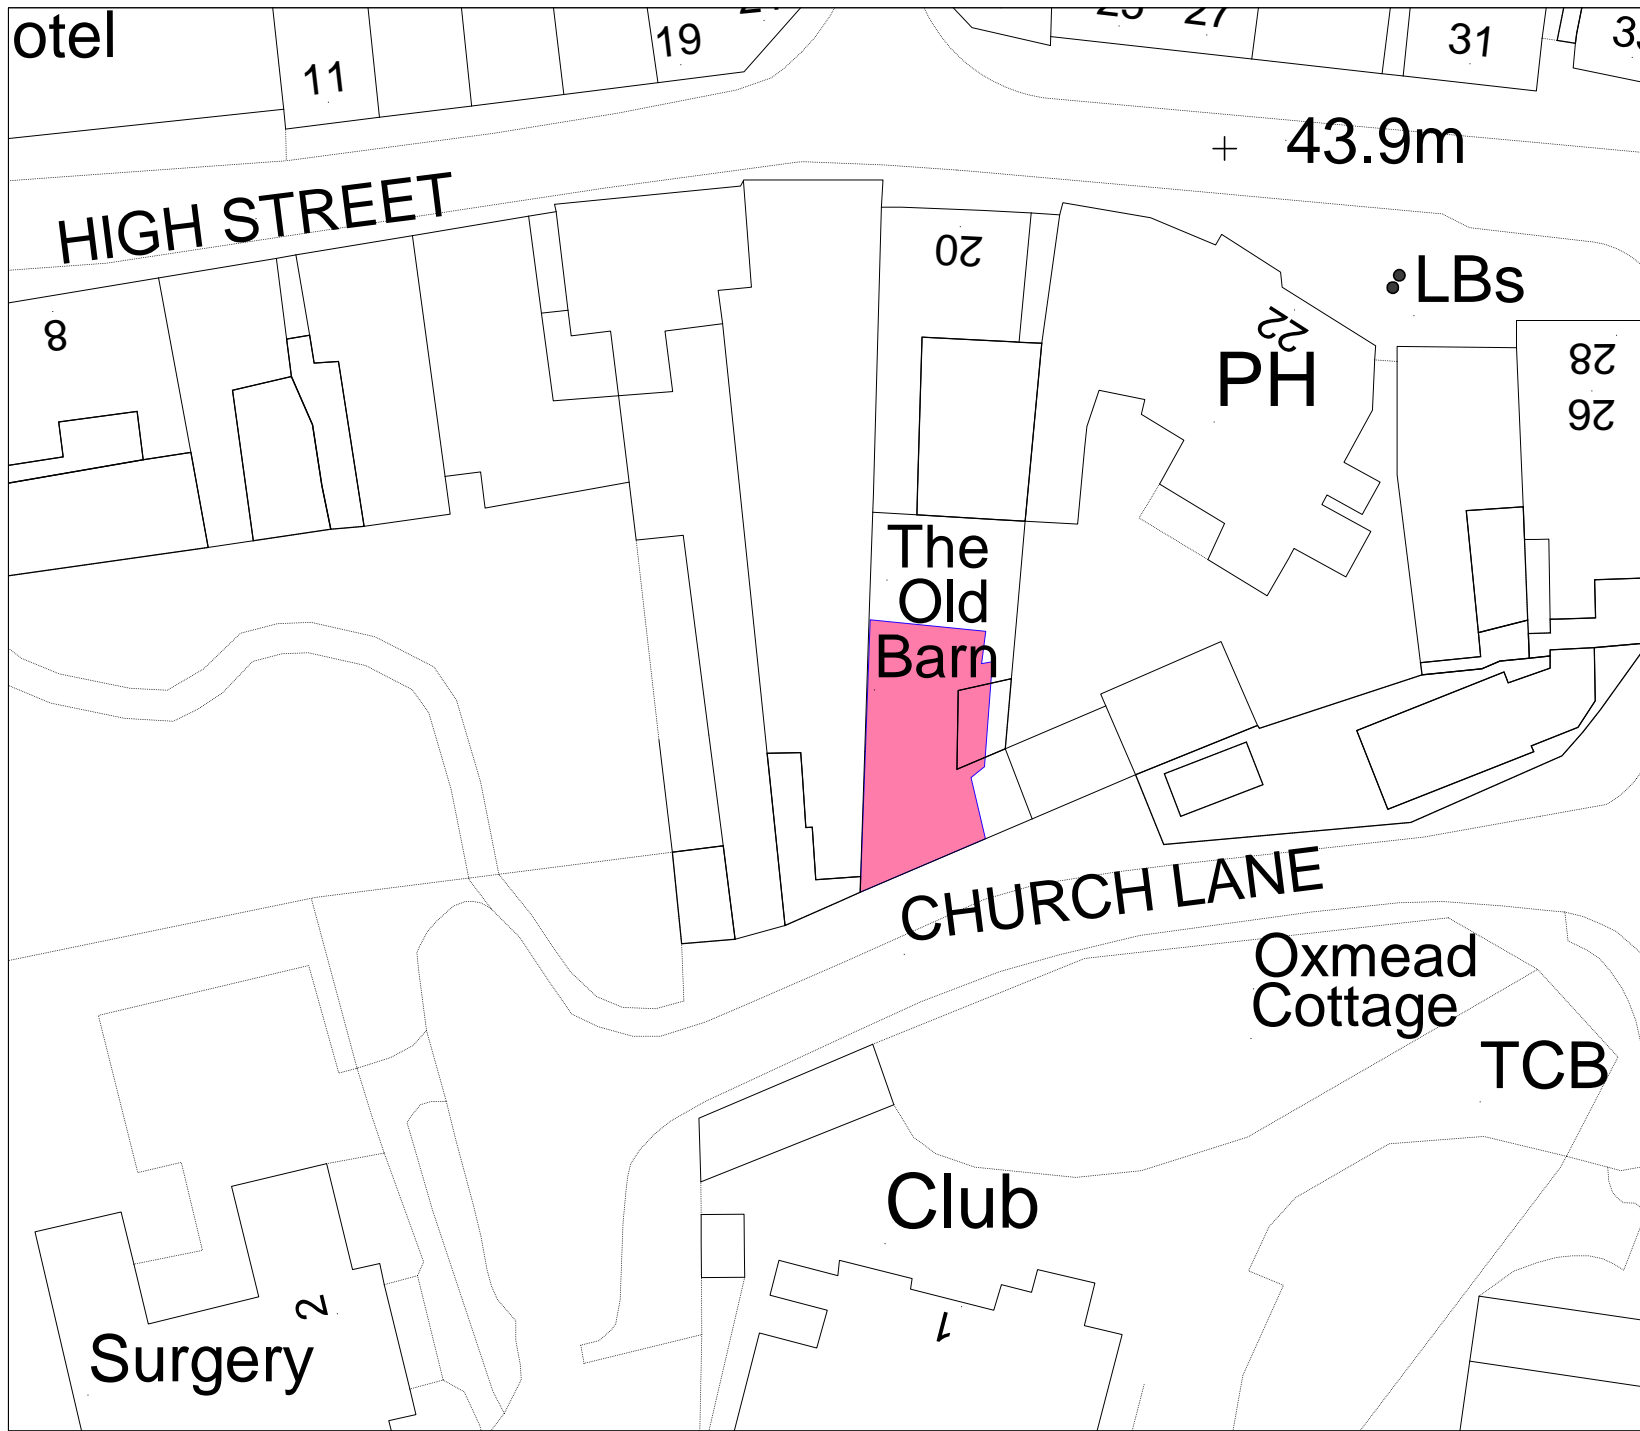

**NEW FOREST
NATIONAL PARK**

New Forest National Park Authority
Lymington Town Hall
Avenue Road
Lymington
SO41 9ZG

Tel: 01590 646600
Fax: 01590 646666

Date: 19/12/2017

BFS11

The Old Barn
Church Lane
Lyndhurst
SO43 7EW

SCALE: 1:500