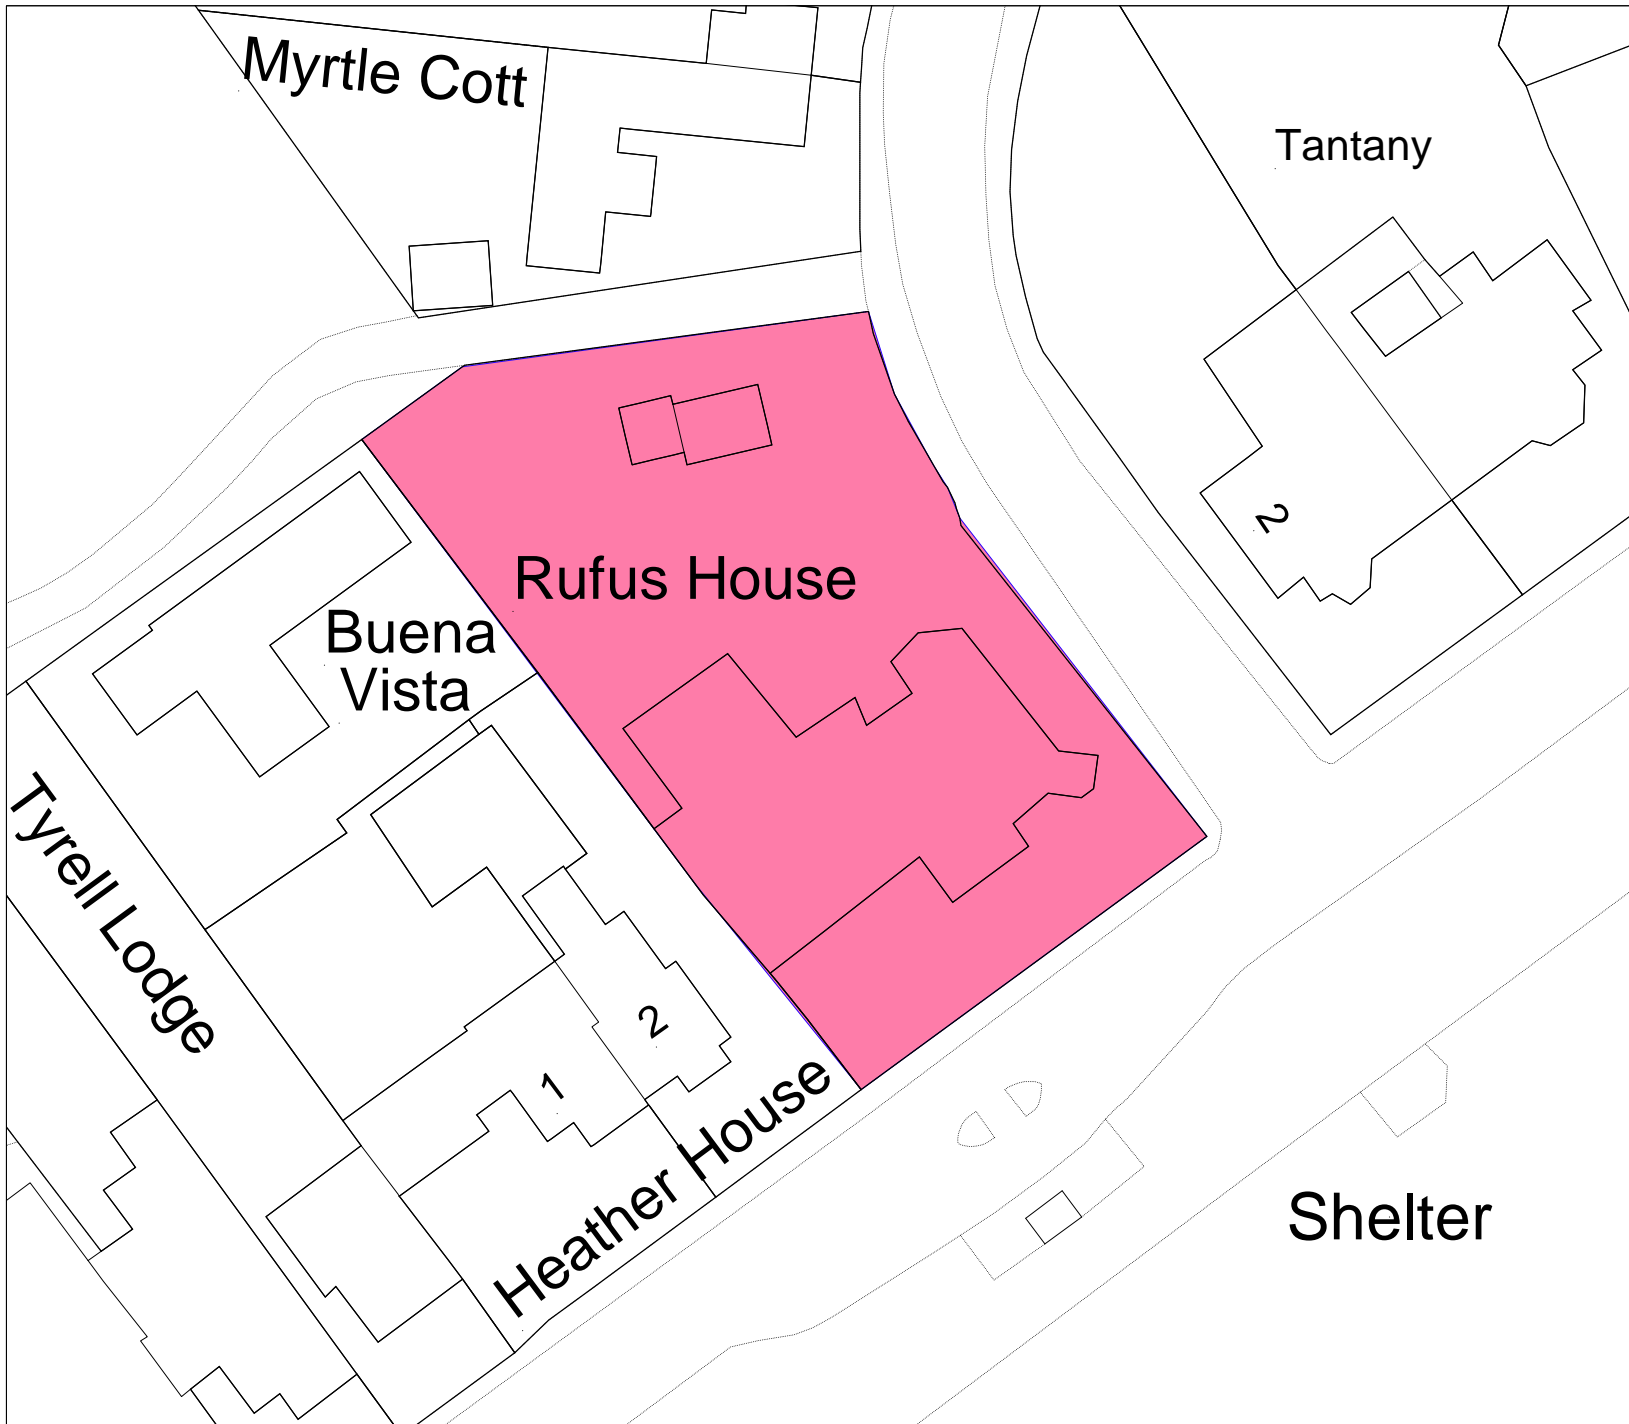

NEW FOREST NATIONAL PARK

New Forest National Park Authority
Lymington Town Hall
Avenue Road
Lymington
SO41 9ZG

Tel: 01590 646600
Fax: 01590 646666

Date: 19/12/2017

BFS17

Rufus House Hotel
Southampton Road
Lyndhurst
SO43 7BQ

SCALE: 1:500