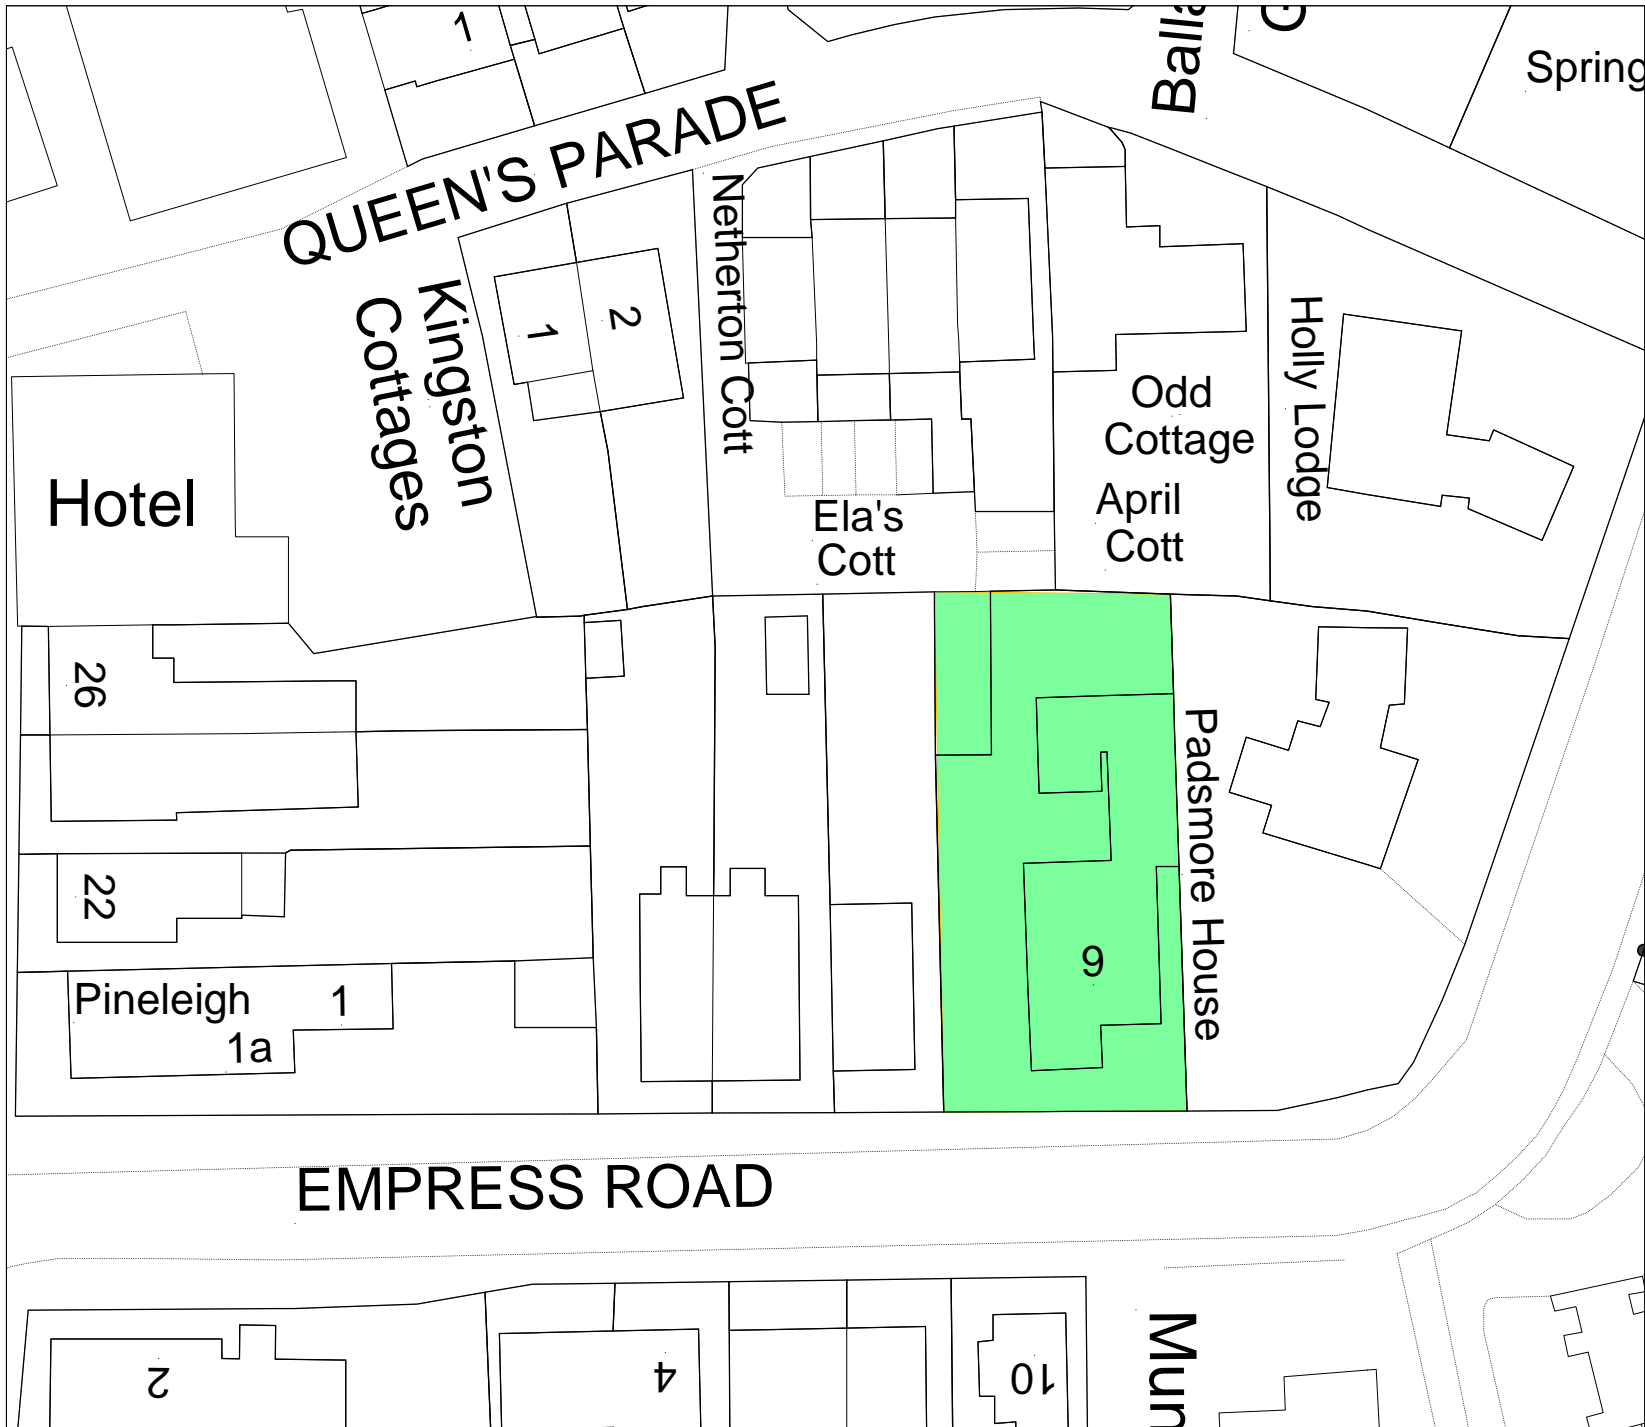

NEW FOREST NATIONAL PARK

New Forest National Park Authority
Lymington Town Hall
Avenue Road
Lymington
SO41 9ZG

Tel: 01590 646600
Fax: 01590 646666

Date: 02/12/2019

BFS20

The Hansa Care Home
9 Empress Road
Lyndhurst
SO43 7AE

SCALE: 1:500