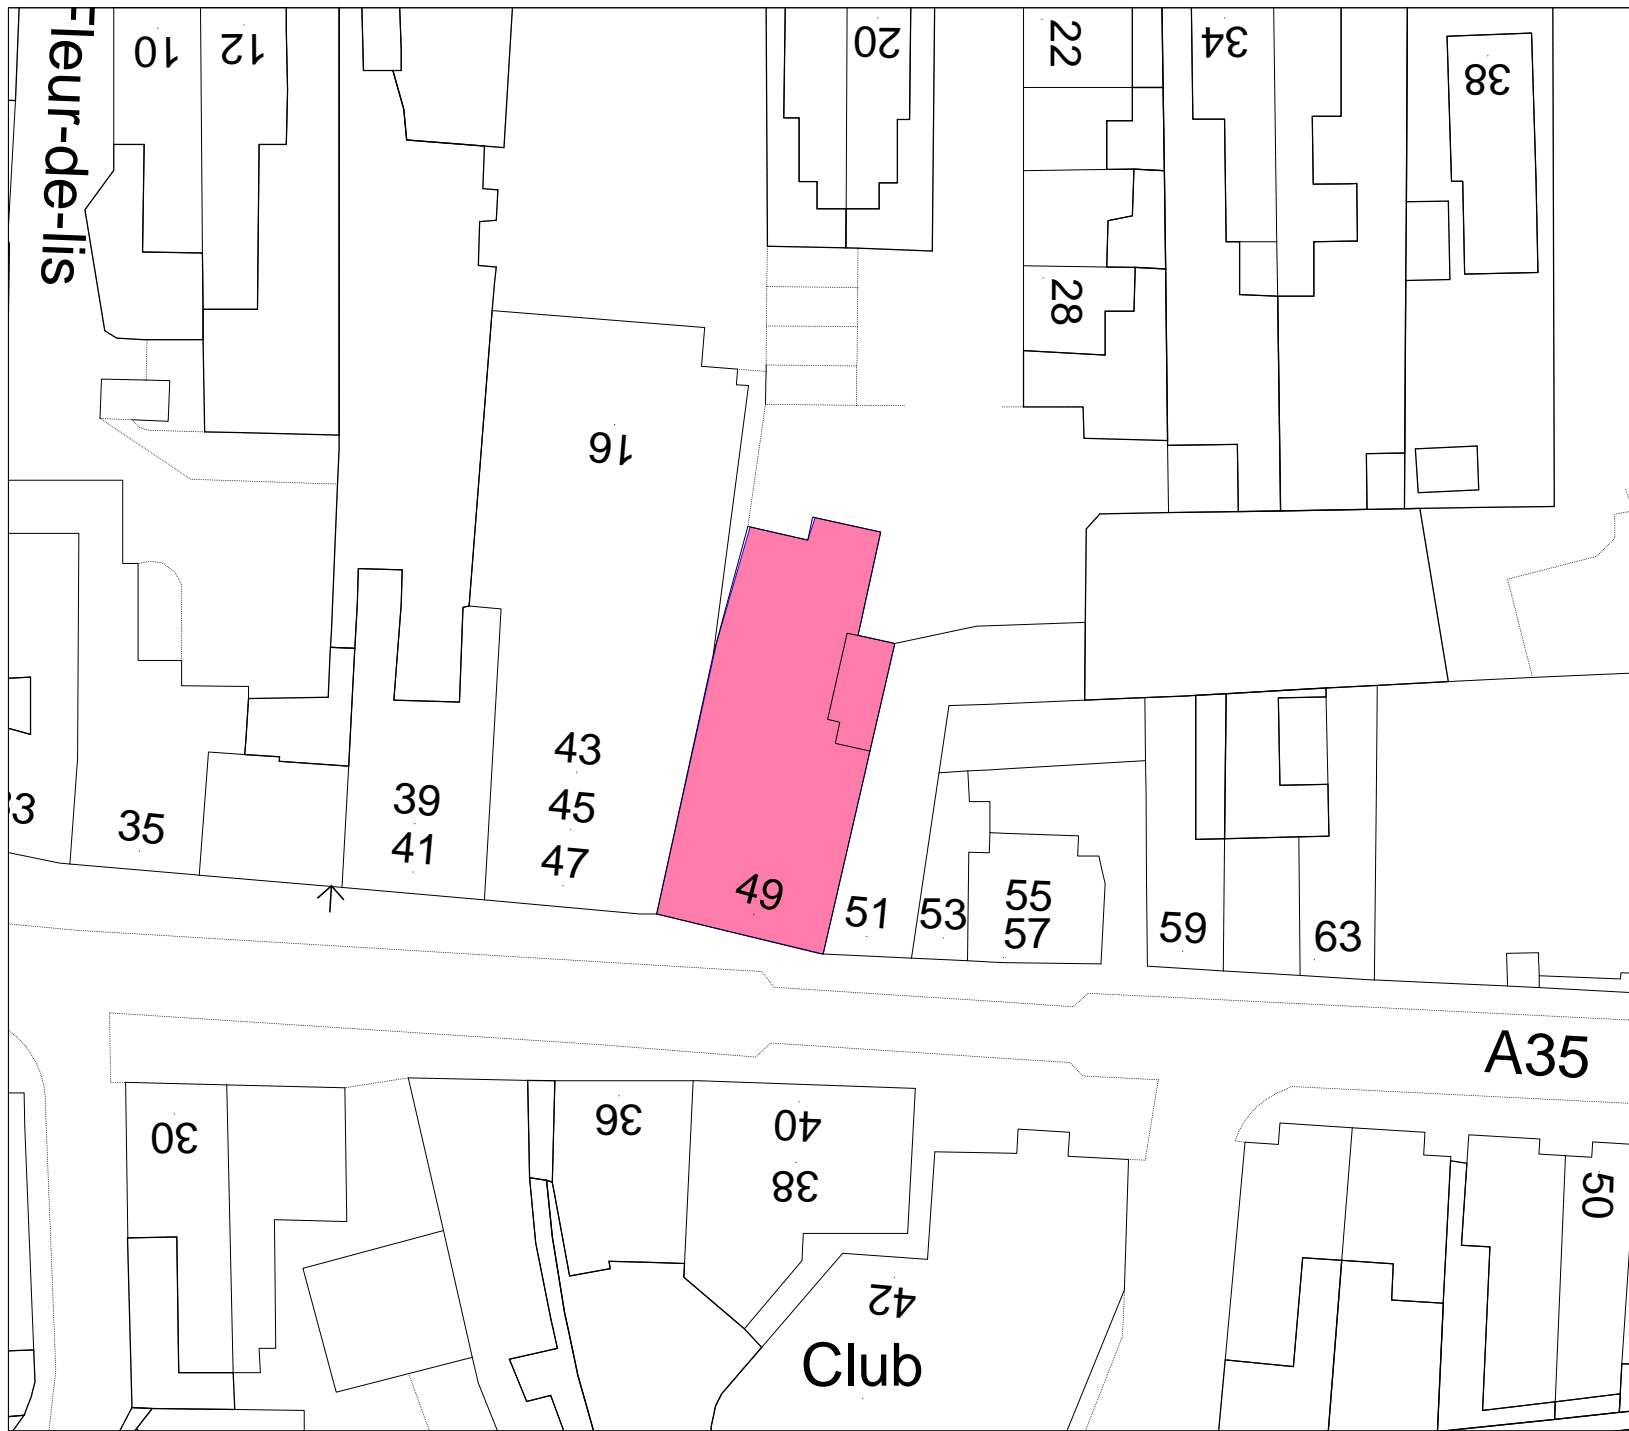

NEW FOREST NATIONAL PARK

New Forest National Park Authority
Lymington Town Hall
Avenue Road
Lymington
SO41 9ZG

Tel: 01590 646600
Fax: 01590 646666

Date: 19/12/2017

BFS10

First and Second Floor
49-49a High Street
Lyndhurst
SO43 7BE

SCALE: 1:500