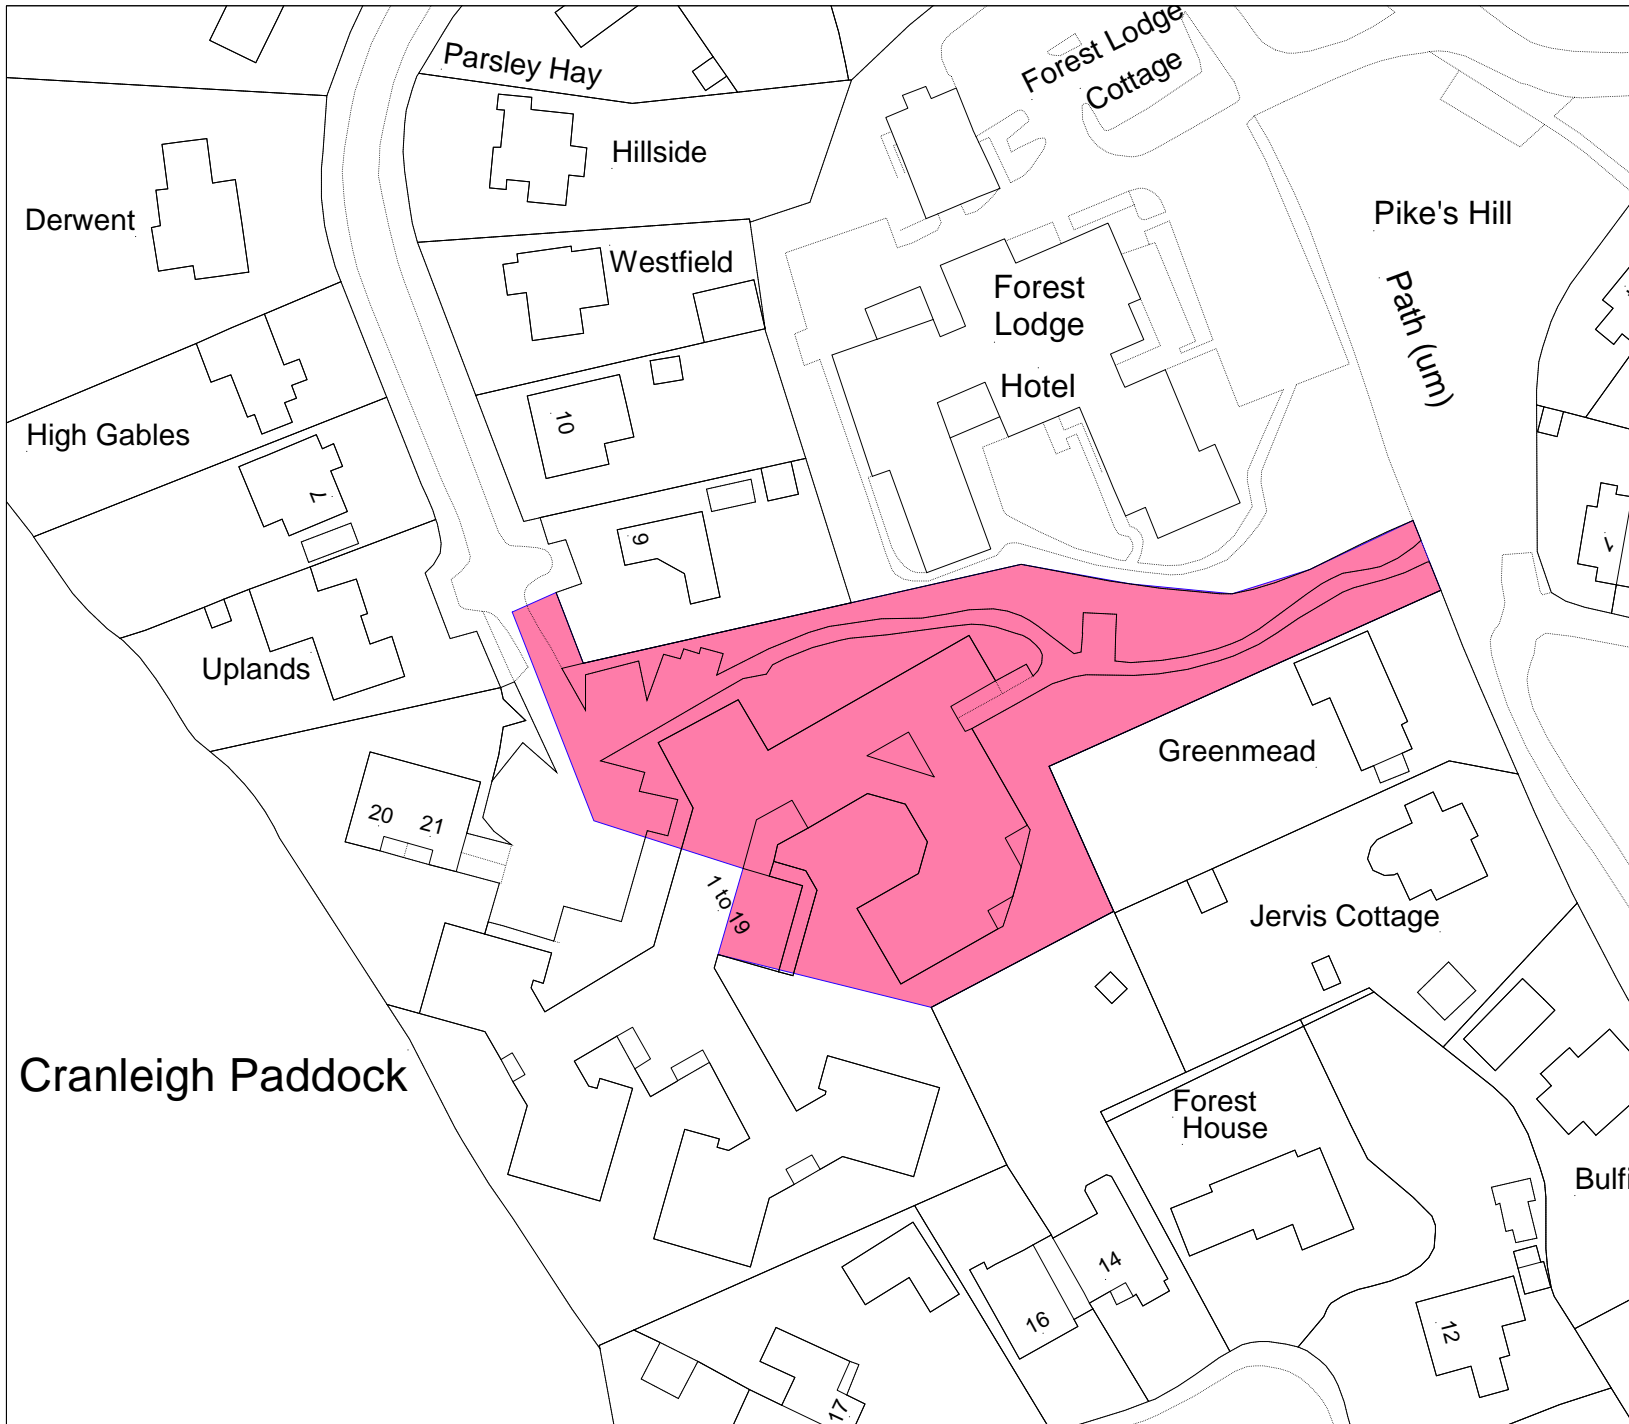

NEW FOREST NATIONAL PARK

New Forest National Park Authority
Lymington Town Hall
Avenue Road
Lymington
SO41 9ZG

Tel: 01590 646600
Fax: 01590 646666

Date: 19/12/2017

BFS6

Land adjoining Cranleigh Paddock
Calpe Avenue
Lyndhurst
SO43 7EP

SCALE: 1:1000