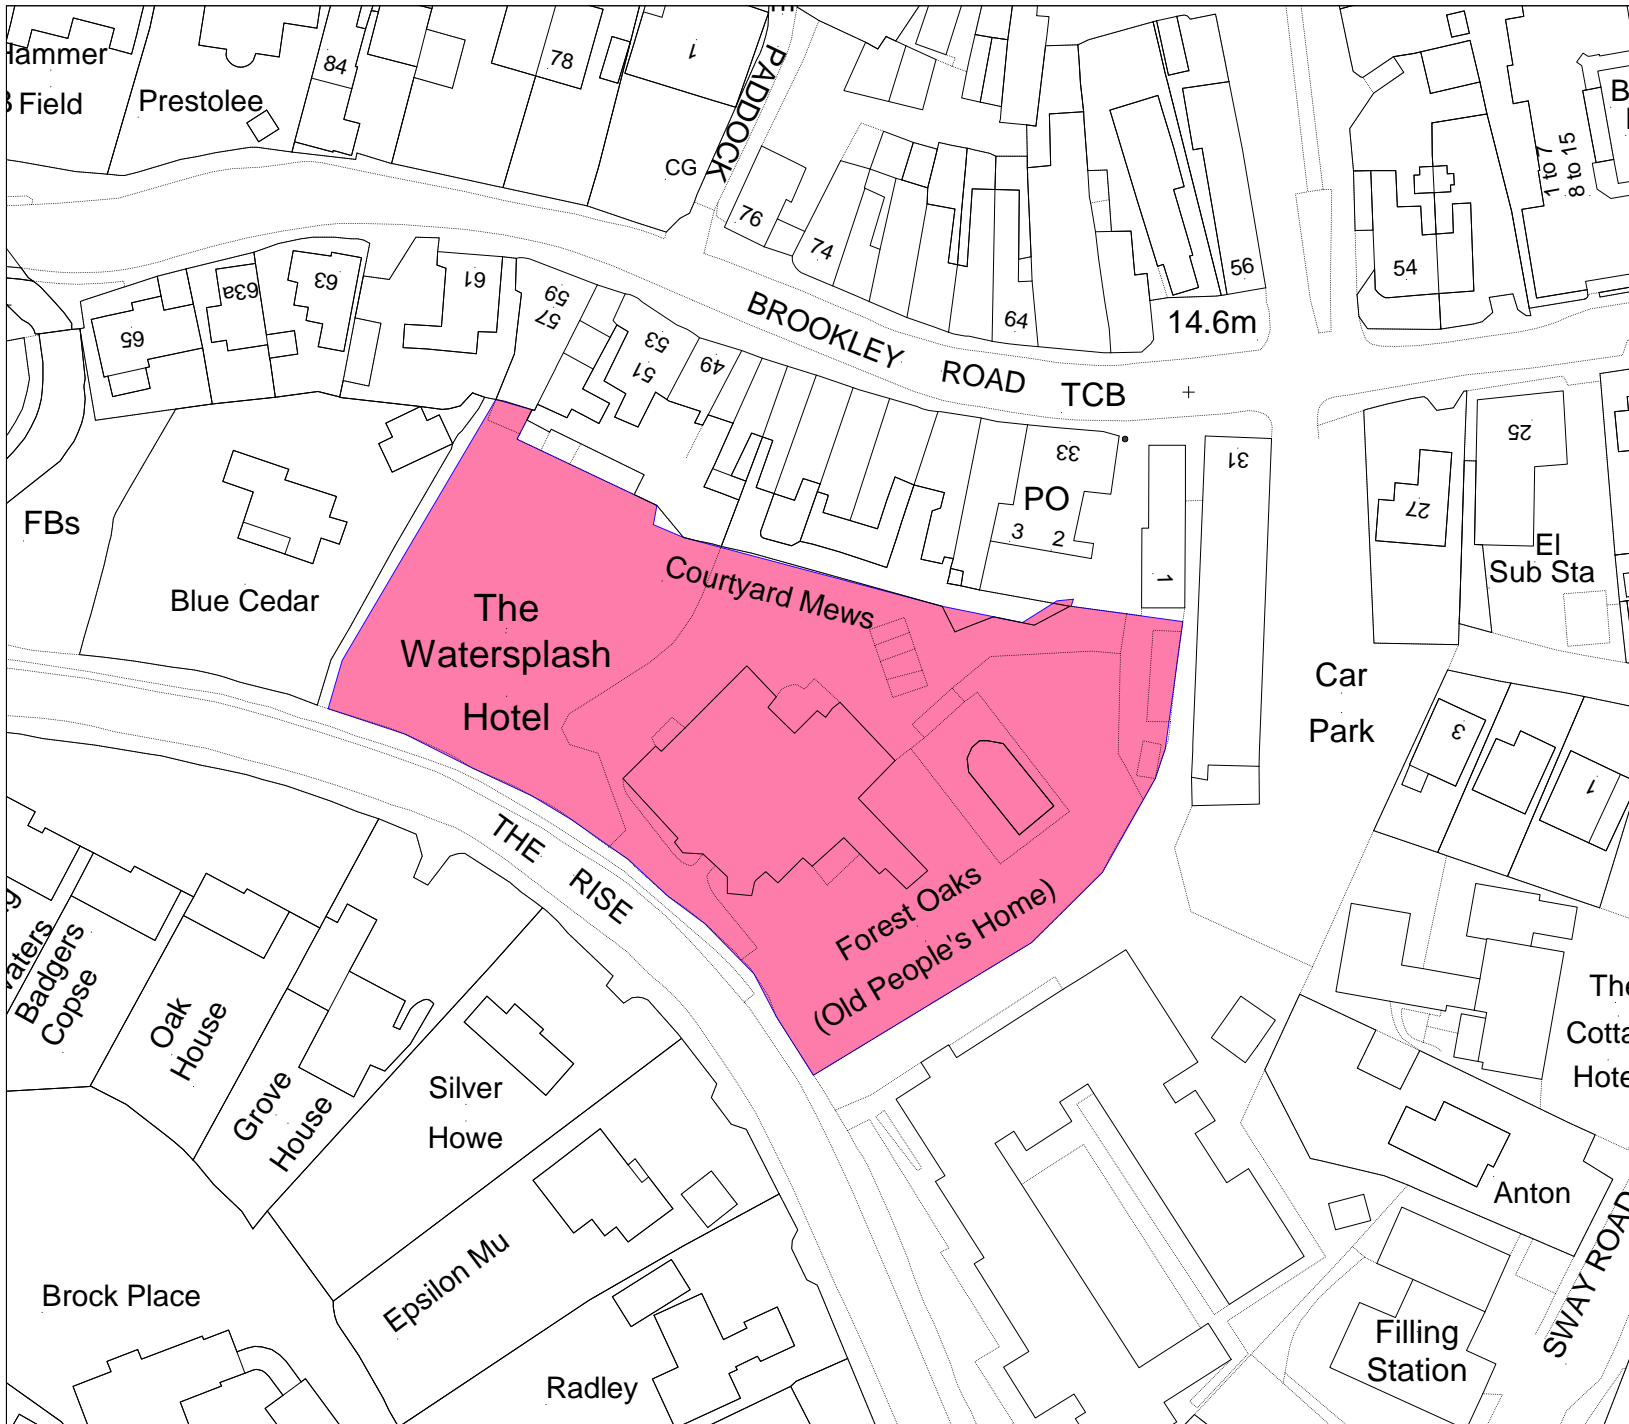

NEW FOREST NATIONAL PARK

New Forest National Park Authority
Lymington Town Hall
Avenue Road
Lymington
SO41 9ZG

Tel: 01590 646600
Fax: 01590 646666

Date: 19/12/2017

BFS9

Watersplash Hotel
The Rise
Brockenhurst
SO42 7ZP

SCALE: 1:1000