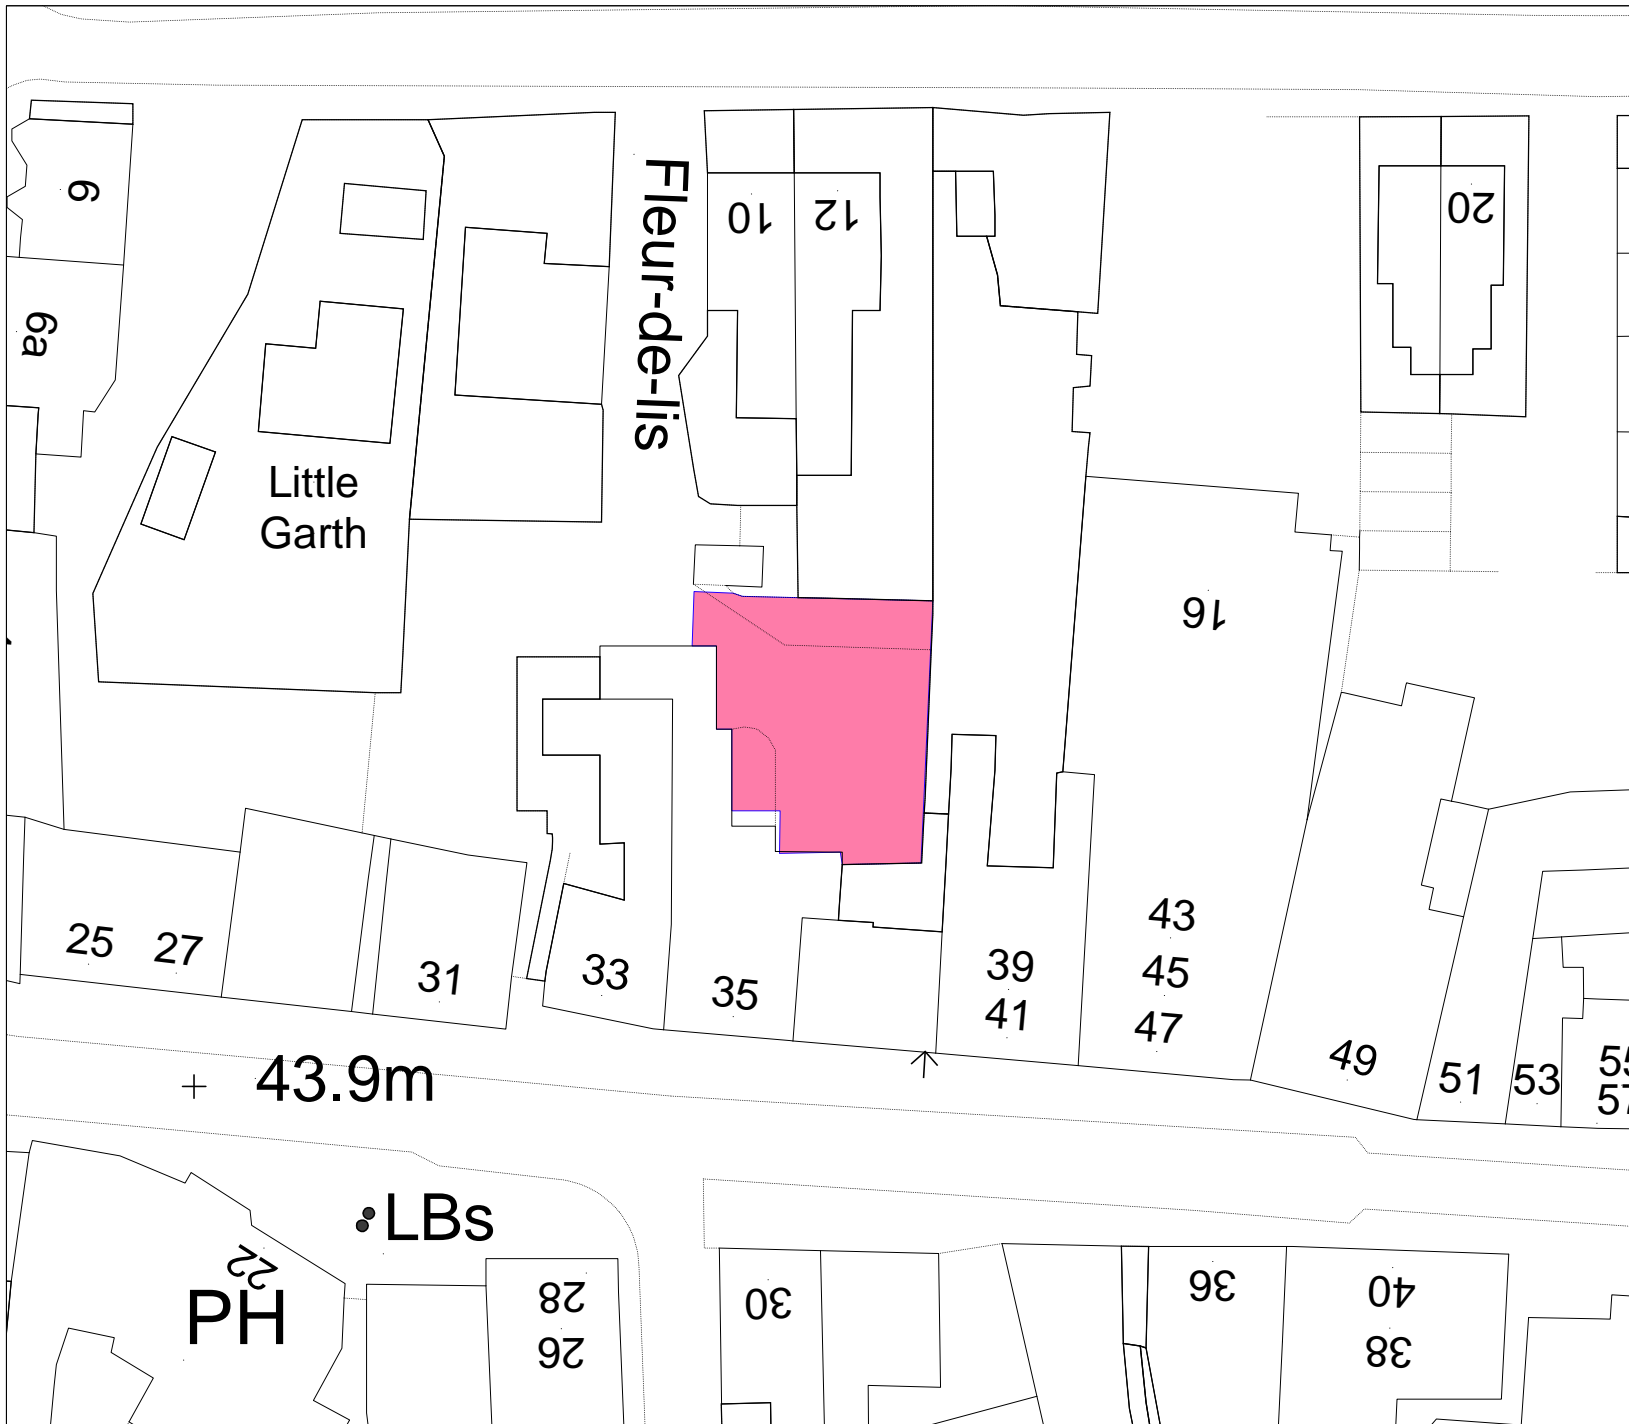

NEW FOREST NATIONAL PARK

New Forest National Park Authority
Lymington Town Hall
Avenue Road
Lymington
SO41 9ZG

Tel: 01590 646600
Fax: 01590 646666

Date: 19/12/2017

BFS12

Land to the rear of
35 High Street
Lyndhurst
SO43 7BE

SCALE: 1:500