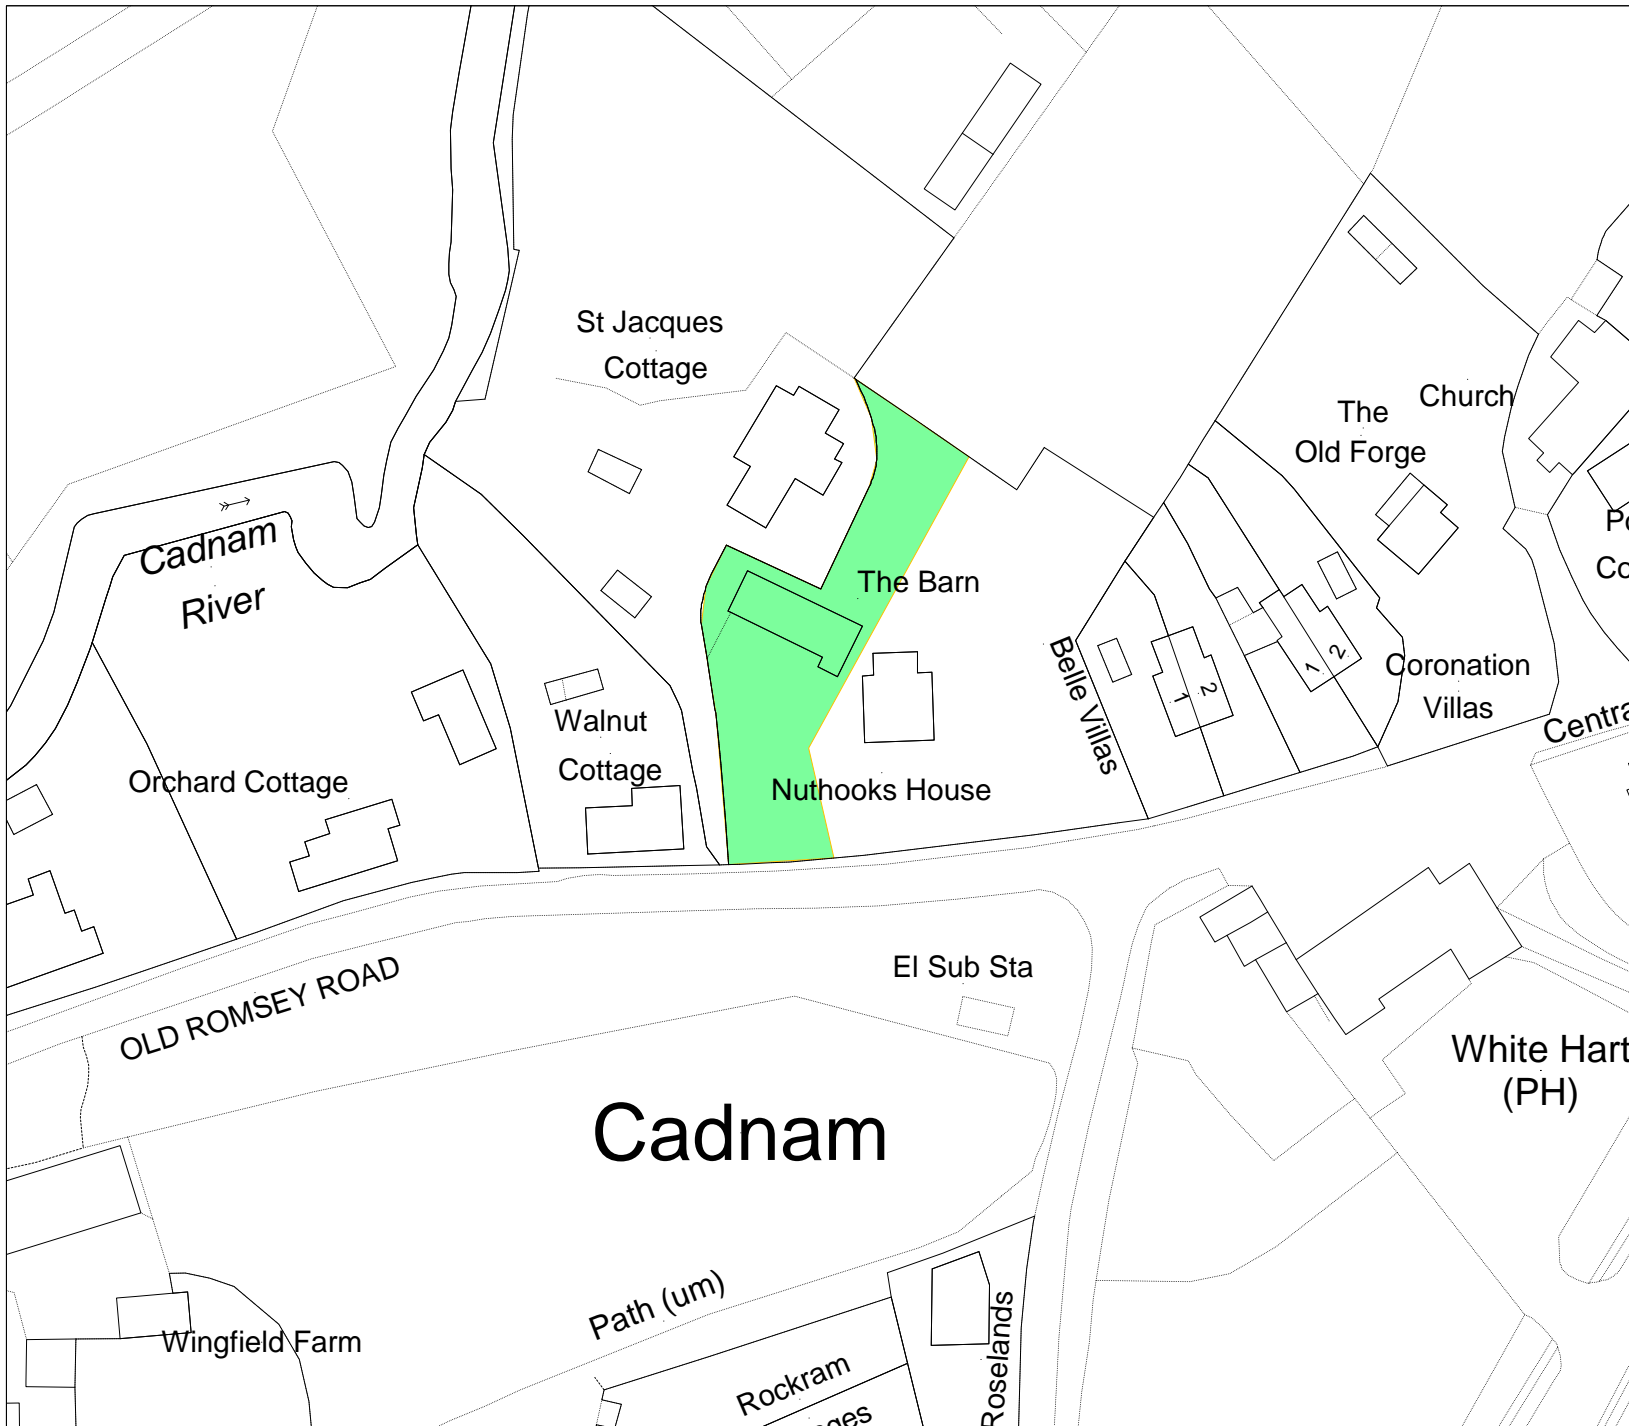

NEW FOREST NATIONAL PARK

New Forest National Park Authority
Lymington Town Hall
Avenue Road
Lymington
SO41 9ZG

Tel: 01590 646600
Fax: 01590 646666

Date: 02/12/2019

BFS21

The Barn Nuthooks House
Old Romsey Road
Cadnam
SO40 2NP

SCALE: 1:1000