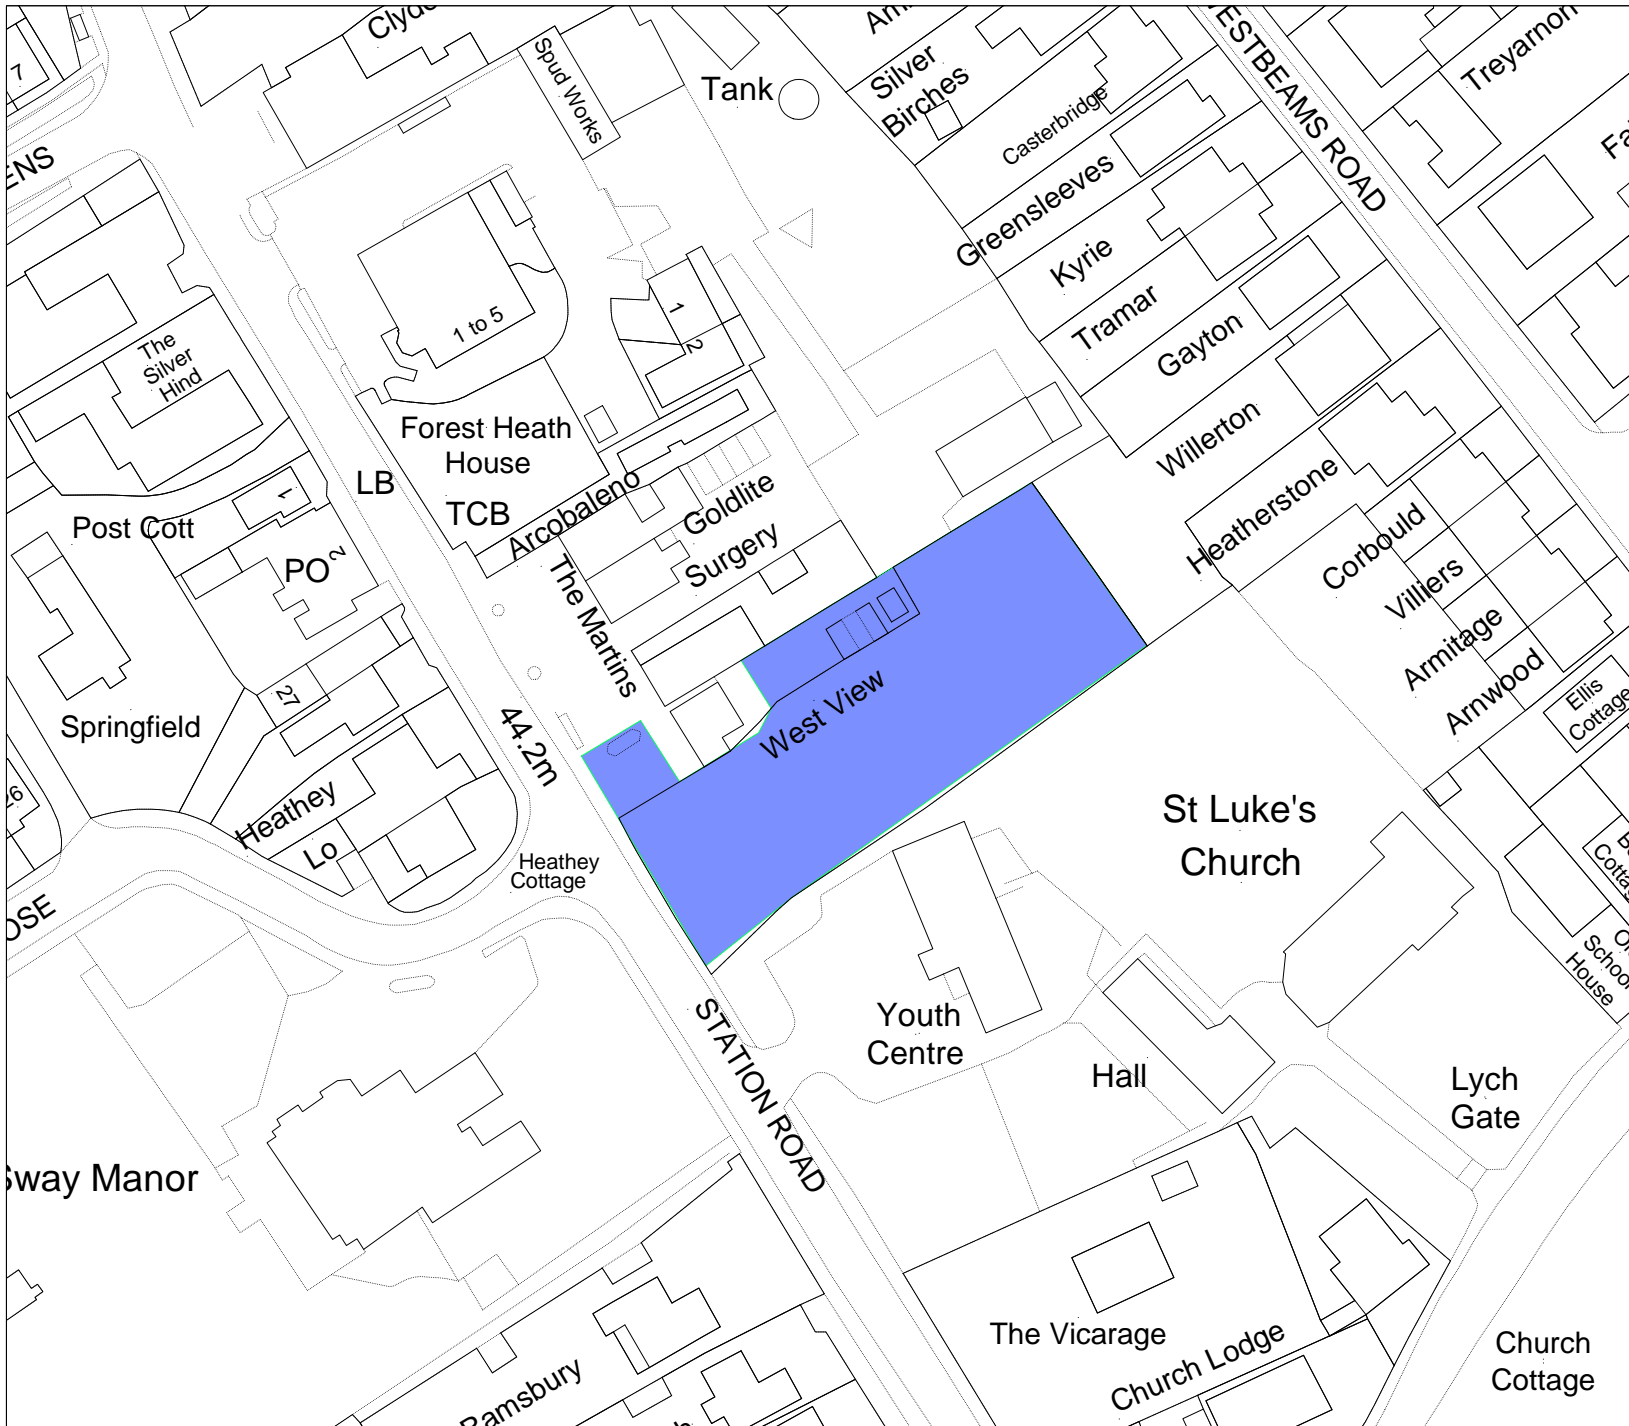

NEW FOREST NATIONAL PARK

New Forest National Park Authority
Lymington Town Hall
Avenue Road
Lymington
SO41 9ZG

Tel: 01590 646600
Fax: 01590 646666

Date: 09/12/2020

BFS28

Hatch Motors of Sway
Station Road
Sway
SO41 6BA

SCALE: 1:1000