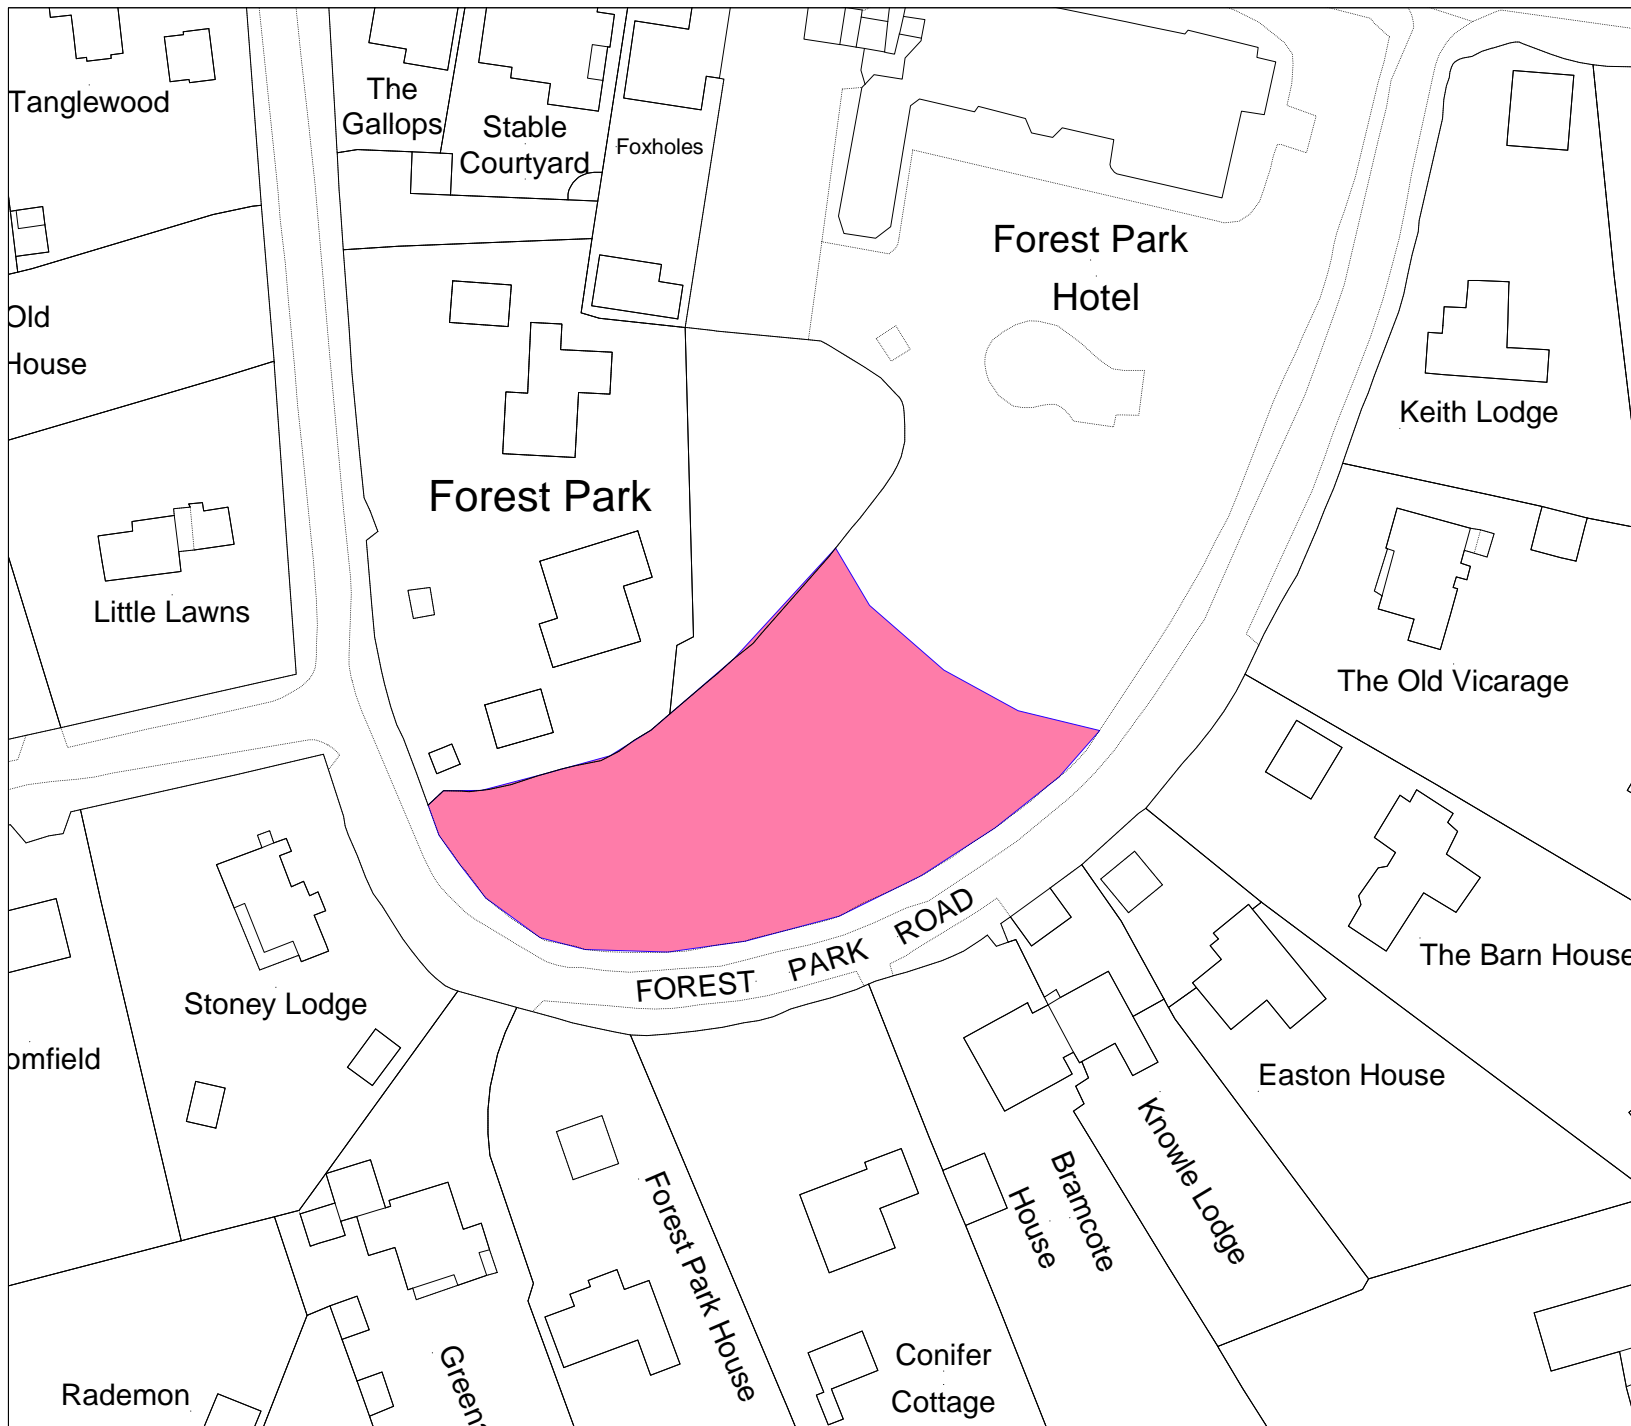

NEW FOREST NATIONAL PARK

New Forest National Park Authority
Lymington Town Hall
Avenue Road
Lymington
SO41 9ZG

Tel: 01590 646600
Fax: 01590 646666

Date: 19/12/2017

BFS14

Land of Forest Park Hotel
Forest Park Road
Brockenhurst
SO42 7SW

SCALE: 1:1000