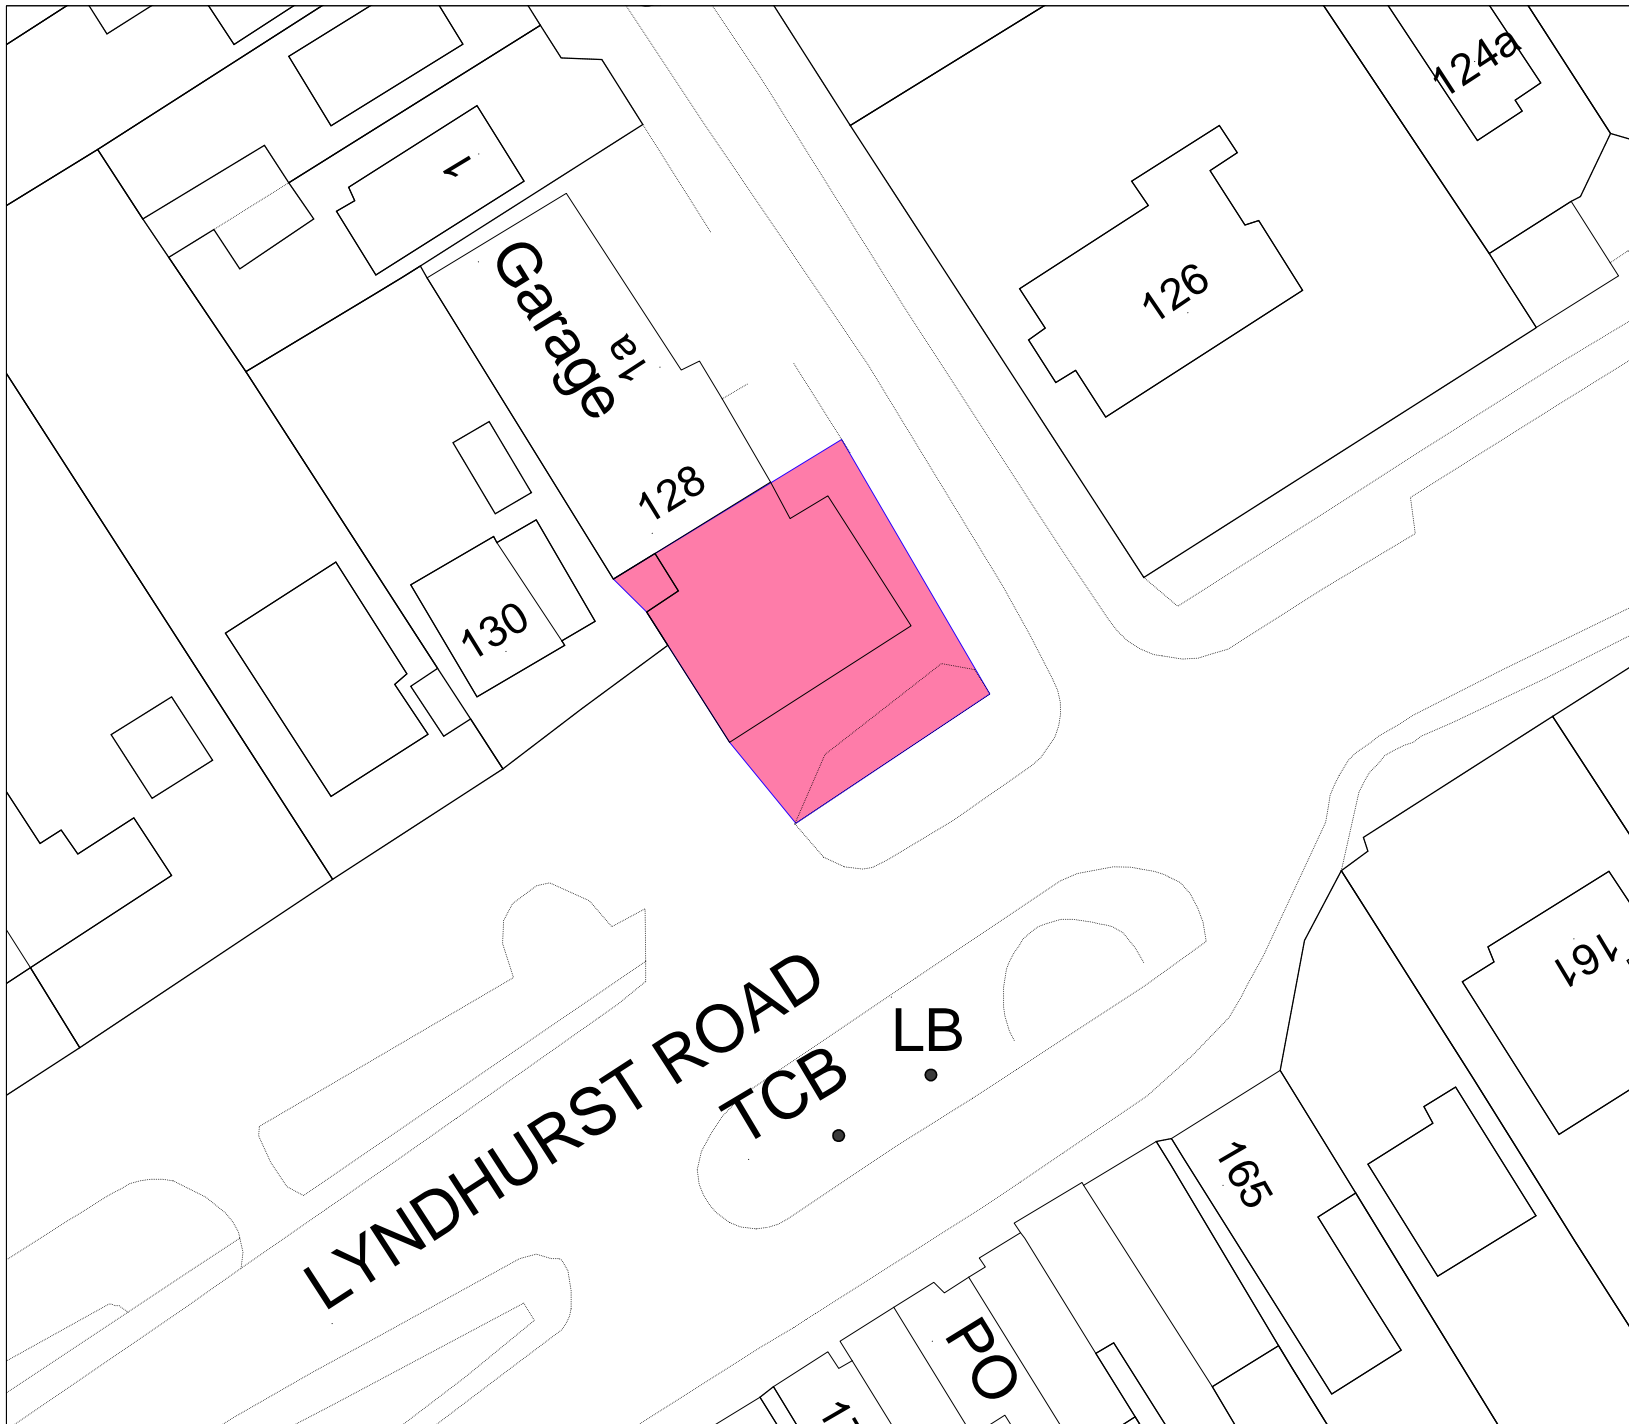

NEW FOREST NATIONAL PARK

New Forest National Park Authority
Lymington Town Hall
Avenue Road
Lymington
SO41 9ZG

Tel: 01590 646600
Fax: 01590 646666

Date: 19/12/2017

BFS5

Former Service Station
128 Lyndhurst Road
Ashurst
SO40 7AS

SCALE: 1:500