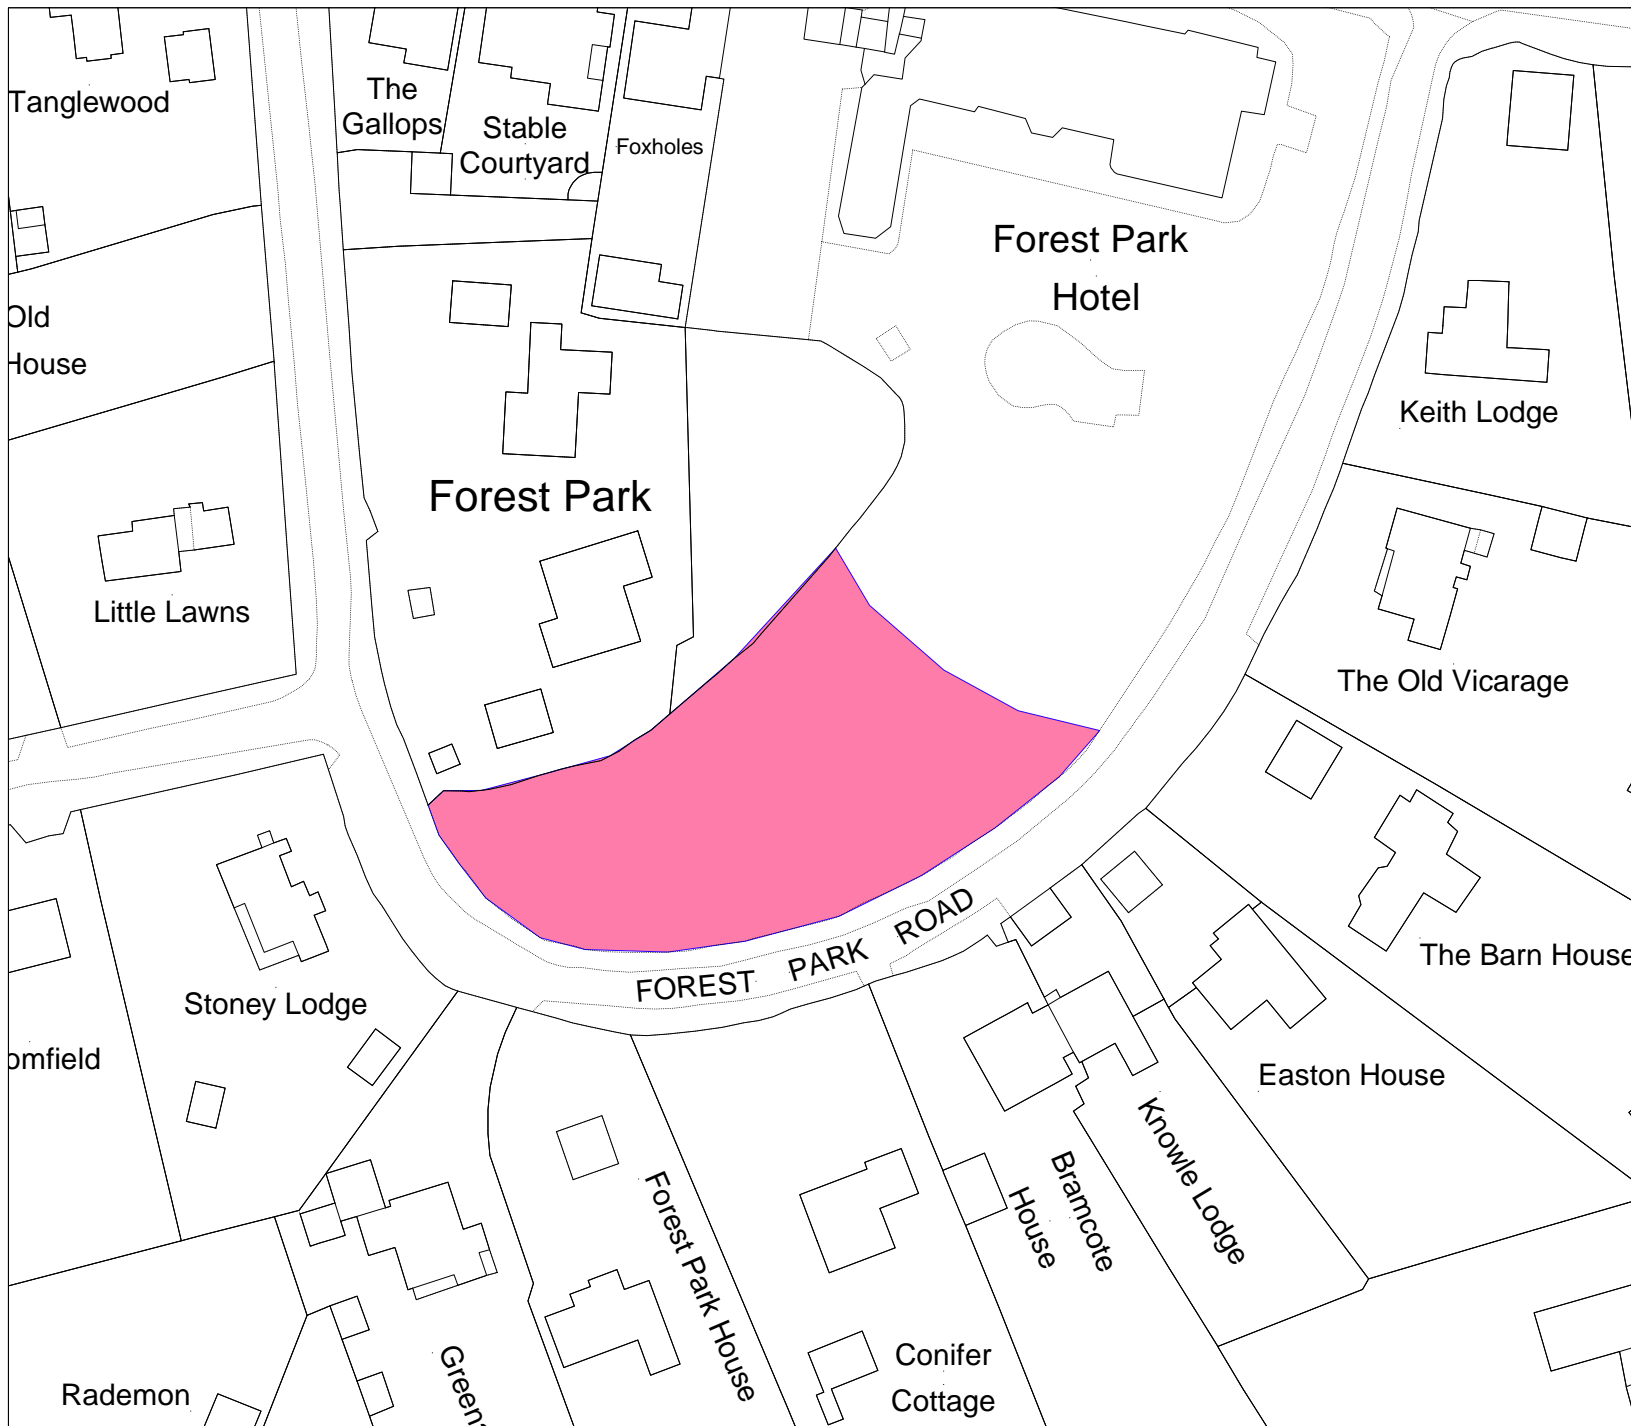

NEW FOREST NATIONAL PARK

New Forest National Park Authority
Lymington Town Hall
Avenue Road
Lymington
SO41 9ZG

Tel: 01590 646600
Fax: 01590 646666

Date: 19/12/2017

BFS15

Land of Forest Park Hotel
Forest Park Road
Brockenhurst
SO42 7SW

SCALE: 1:1000