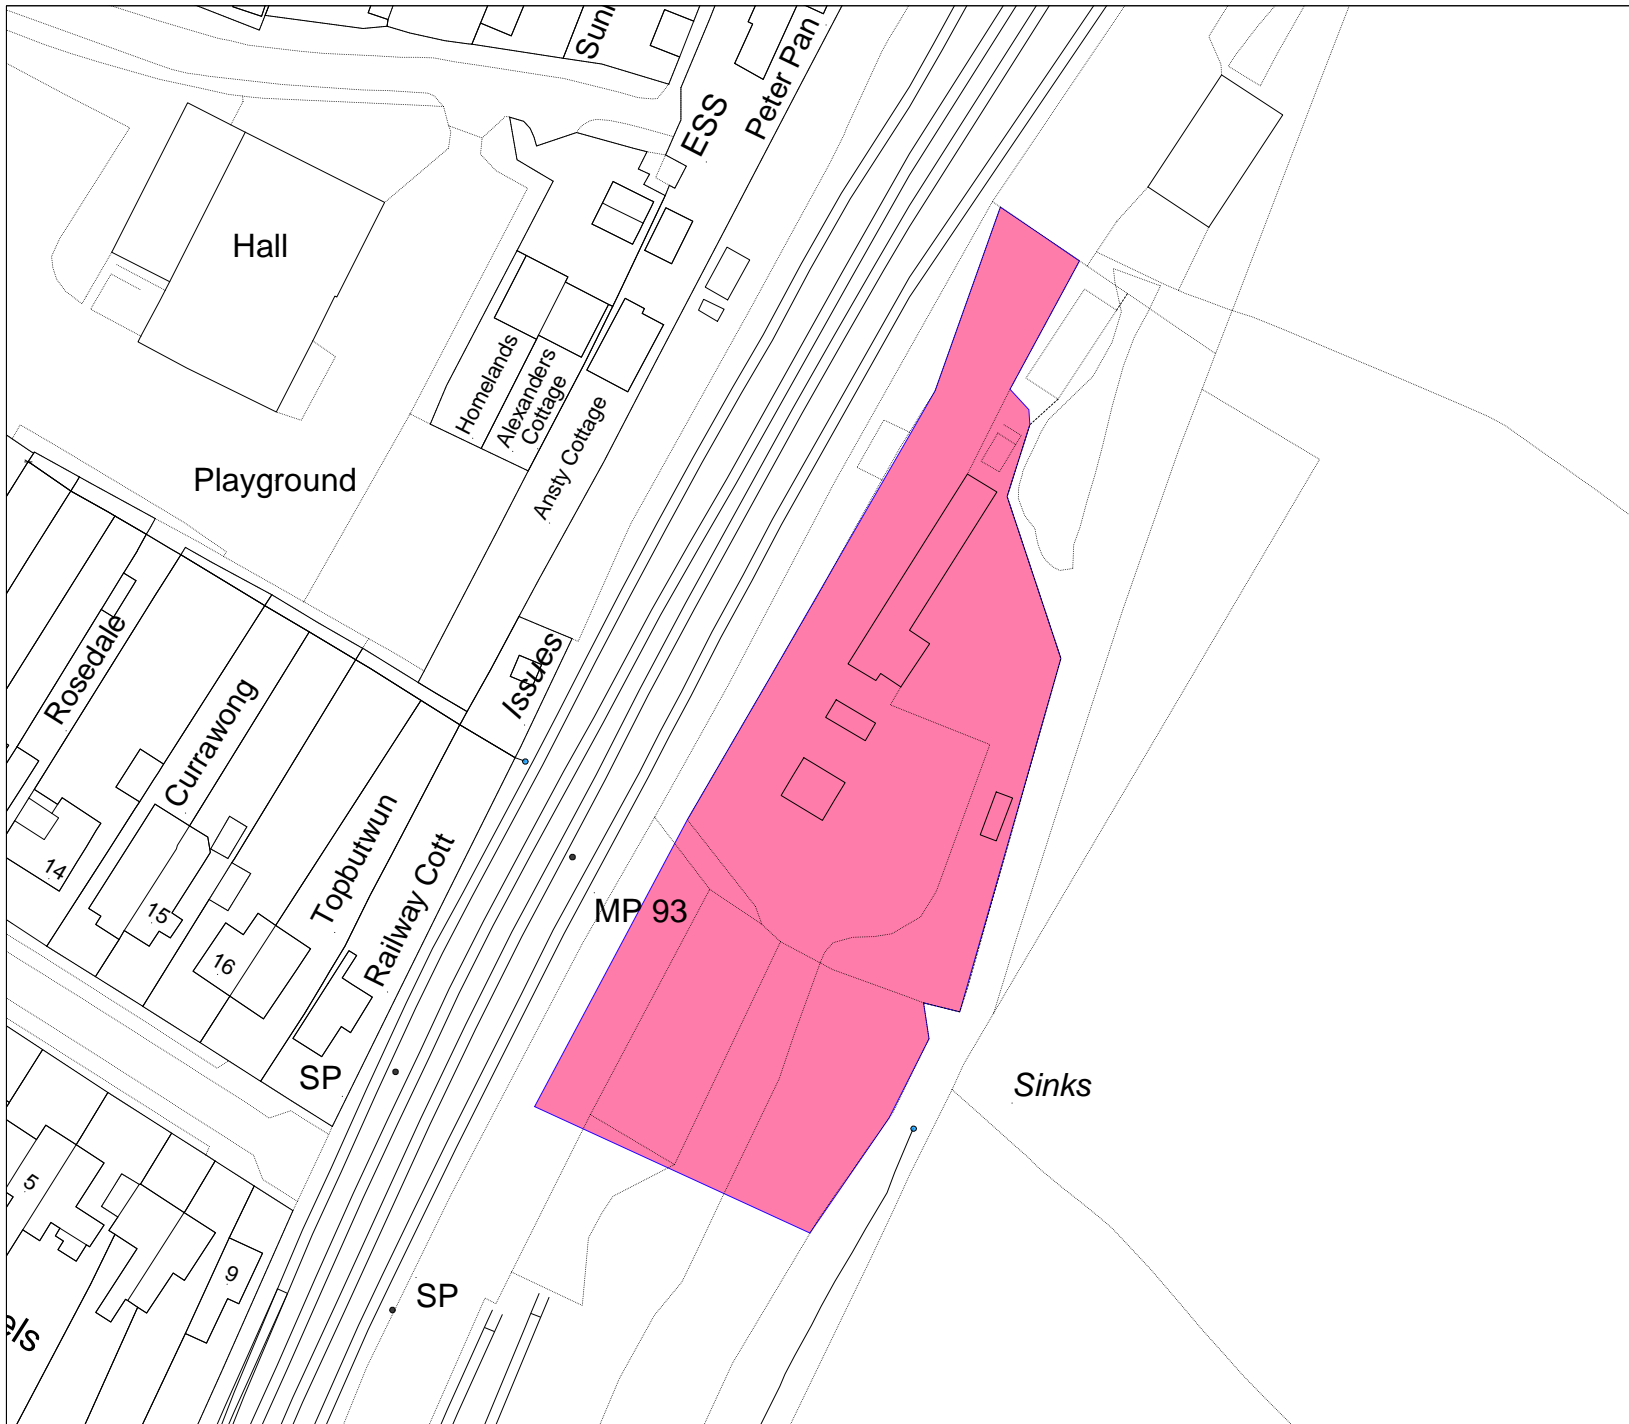

NEW FOREST NATIONAL PARK

New Forest National Park Authority
Lymington Town Hall
Avenue Road
Lymington
SO41 9ZG

Tel: 01590 646600
Fax: 01590 646666

Date: 19/12/2017

BFS4

Land at Railway Station

Brockenhurst
SO42 7TW

SCALE: 1:1000