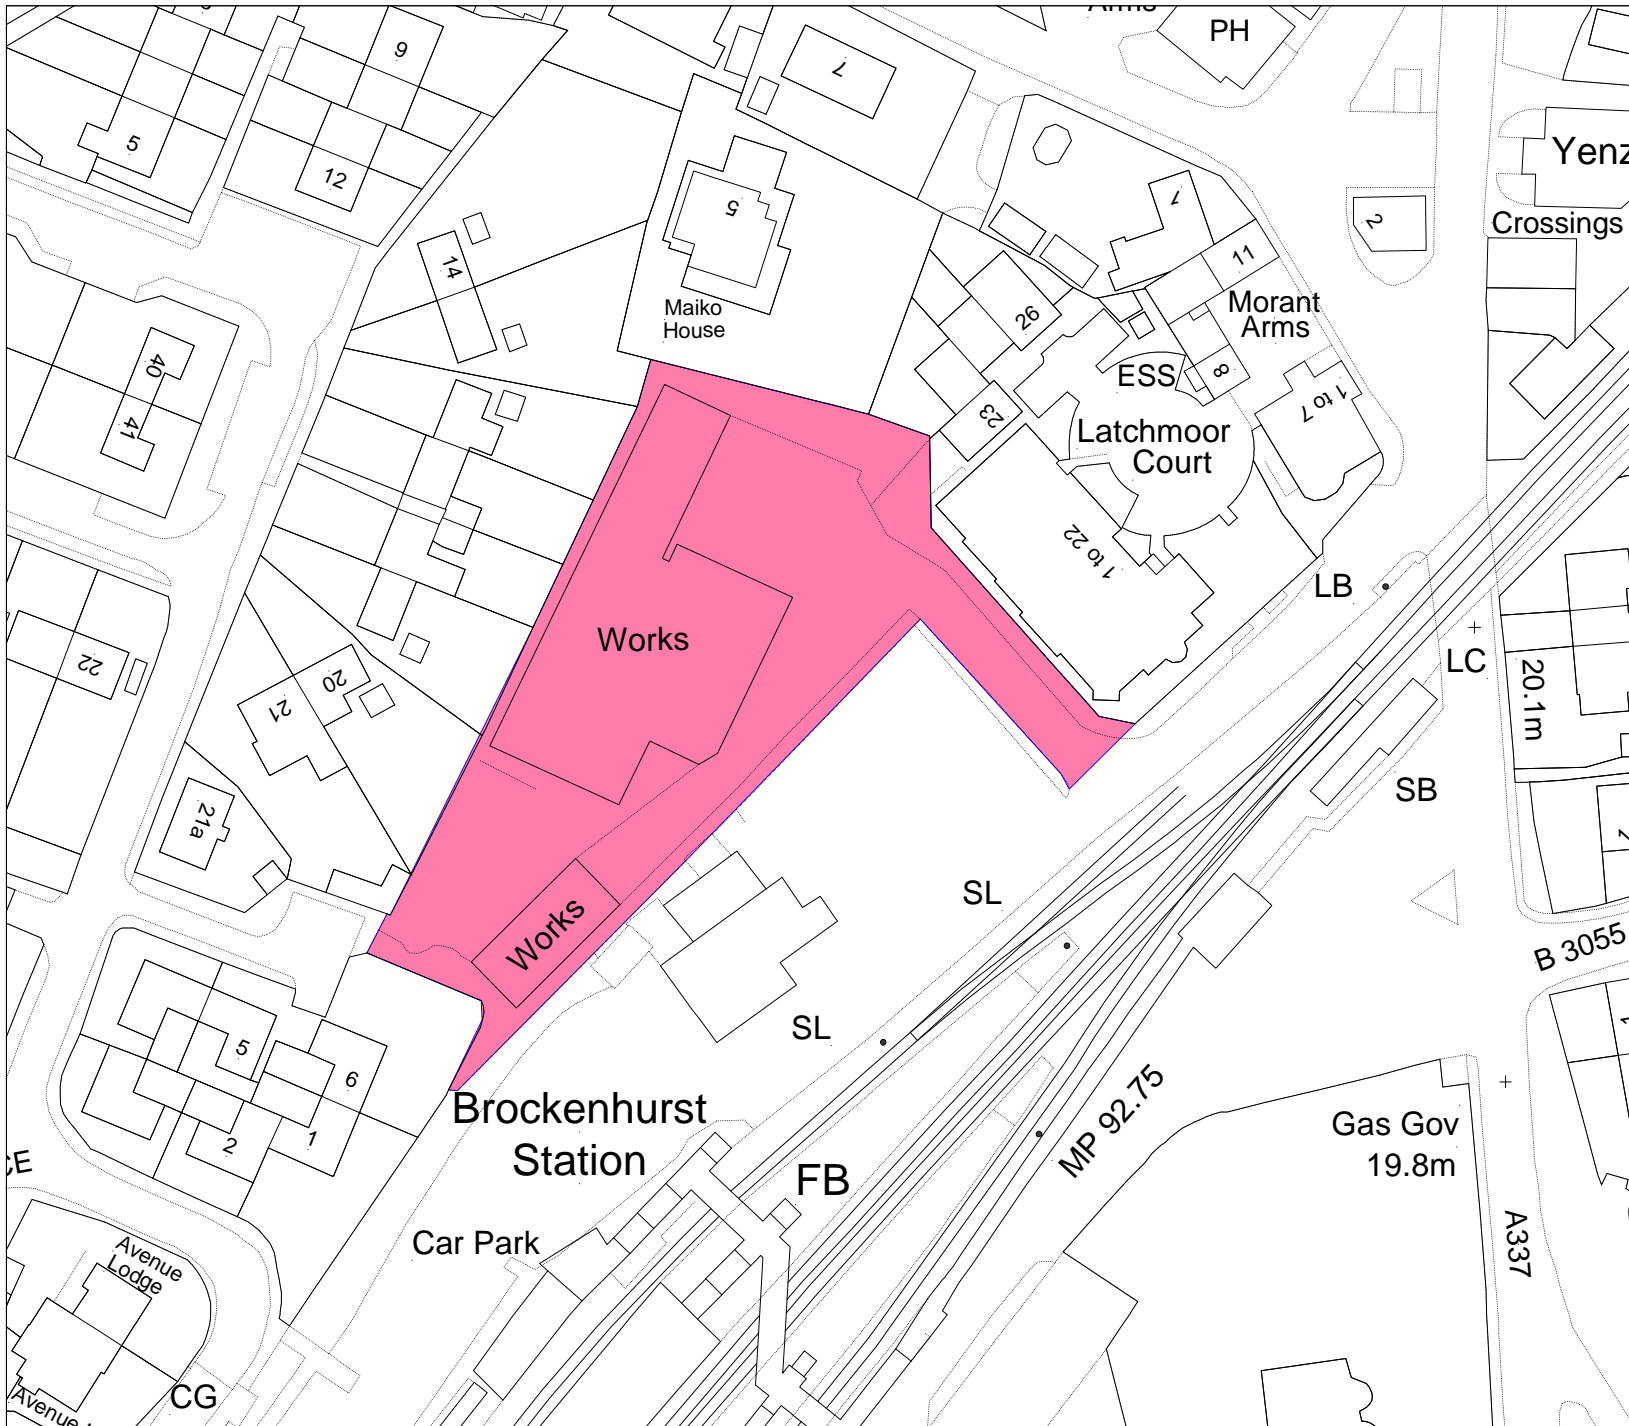

NEW FOREST NATIONAL PARK

New Forest National Park Authority
Lymington Town Hall
Avenue Road
Lymington
SO41 9ZG

Tel: 01590 646600
Fax: 01590 646666

Date: 19/12/2017

BFS3

Redmayne Engineering Site
Station Approach
Brockenhurst
SO42 7TW

SCALE: 1:1000