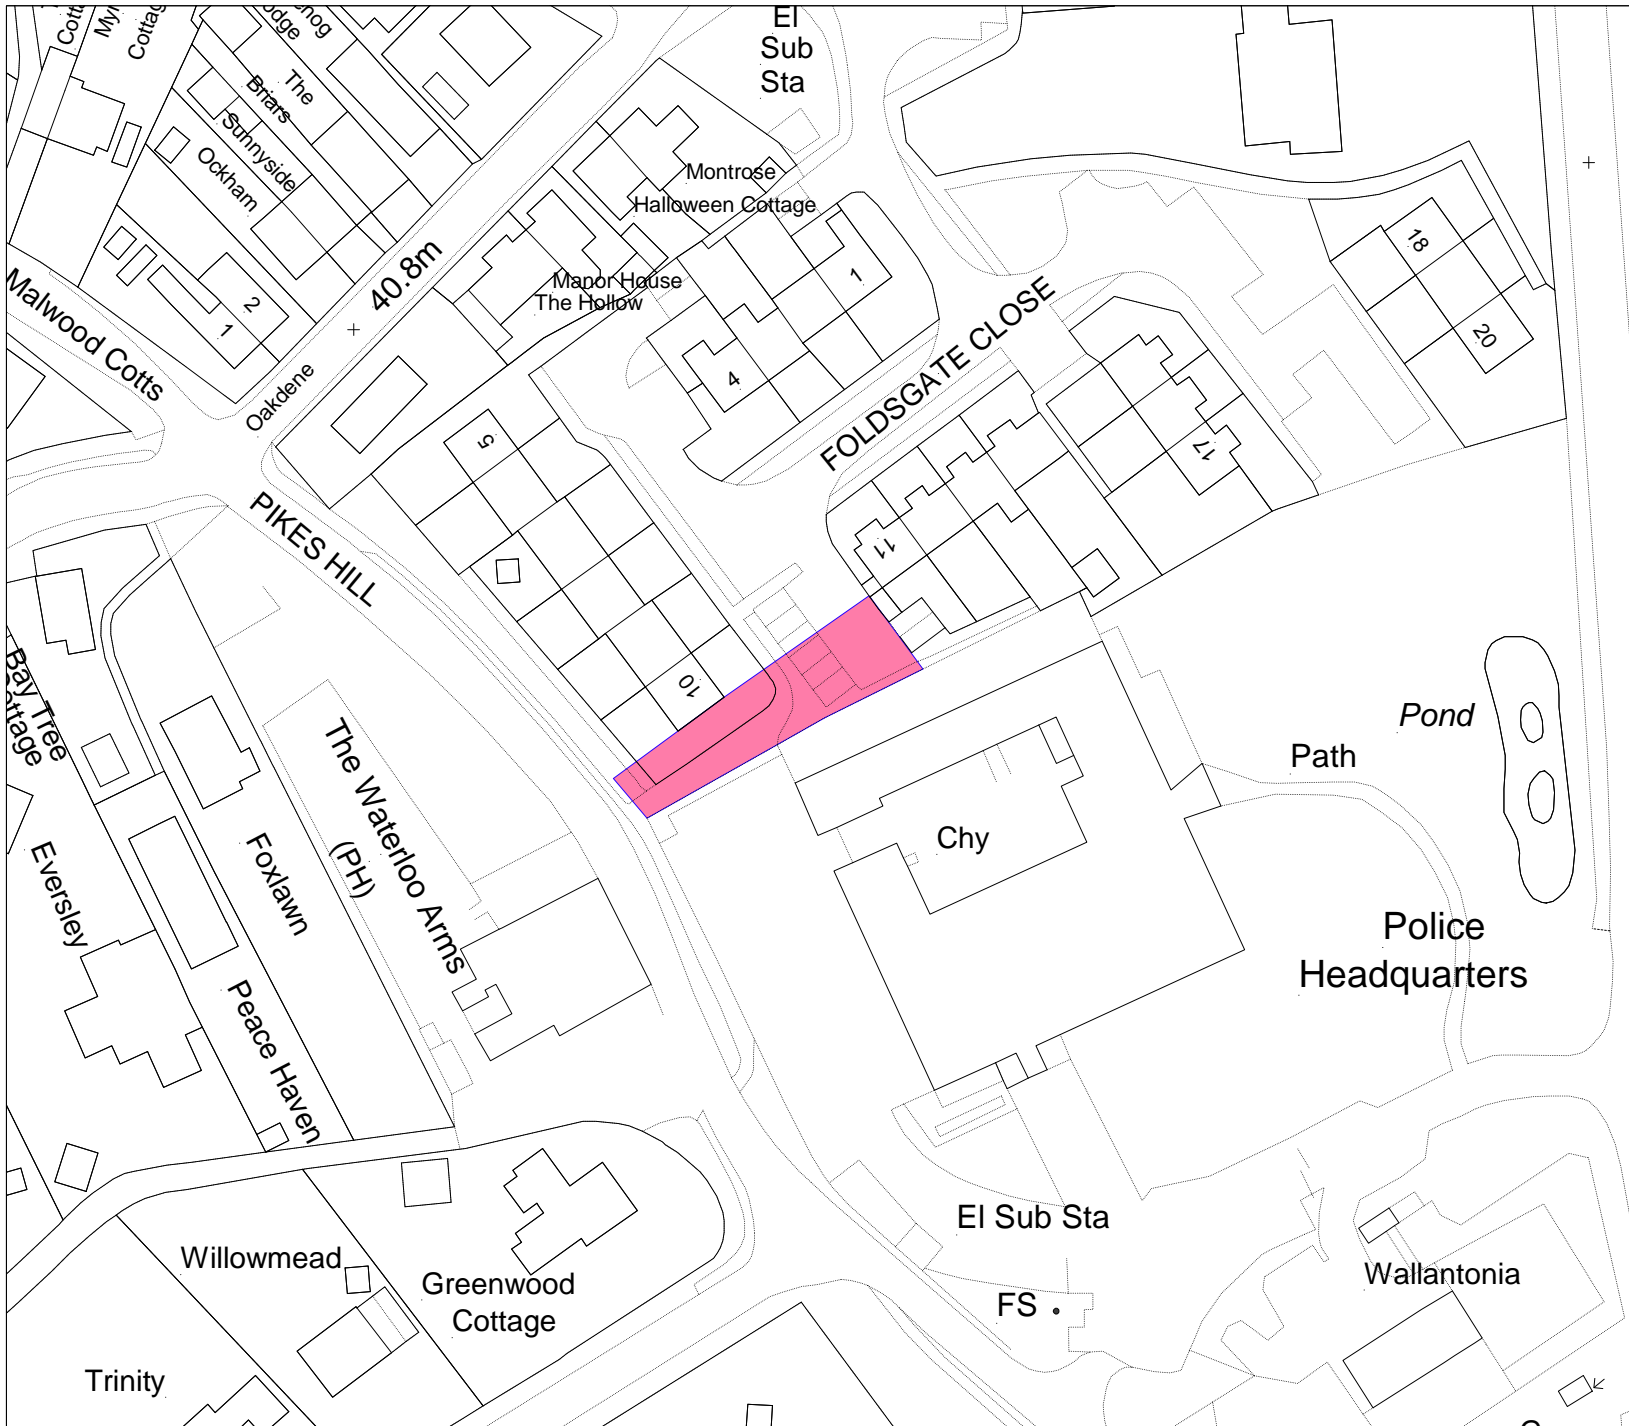

SCALE: 1:1000

NEW FOREST NATIONAL PARK

New Forest National Park Authority
 Lymington Town Hall
 Avenue Road
 Lymington
 SO41 9ZG

Tel: 01590 646600
 Fax: 01590 646666

Date: 19/12/2017

BFS2

Garage Site
 Foldsgate Close
 Lyndhurst
 SO43 7BY