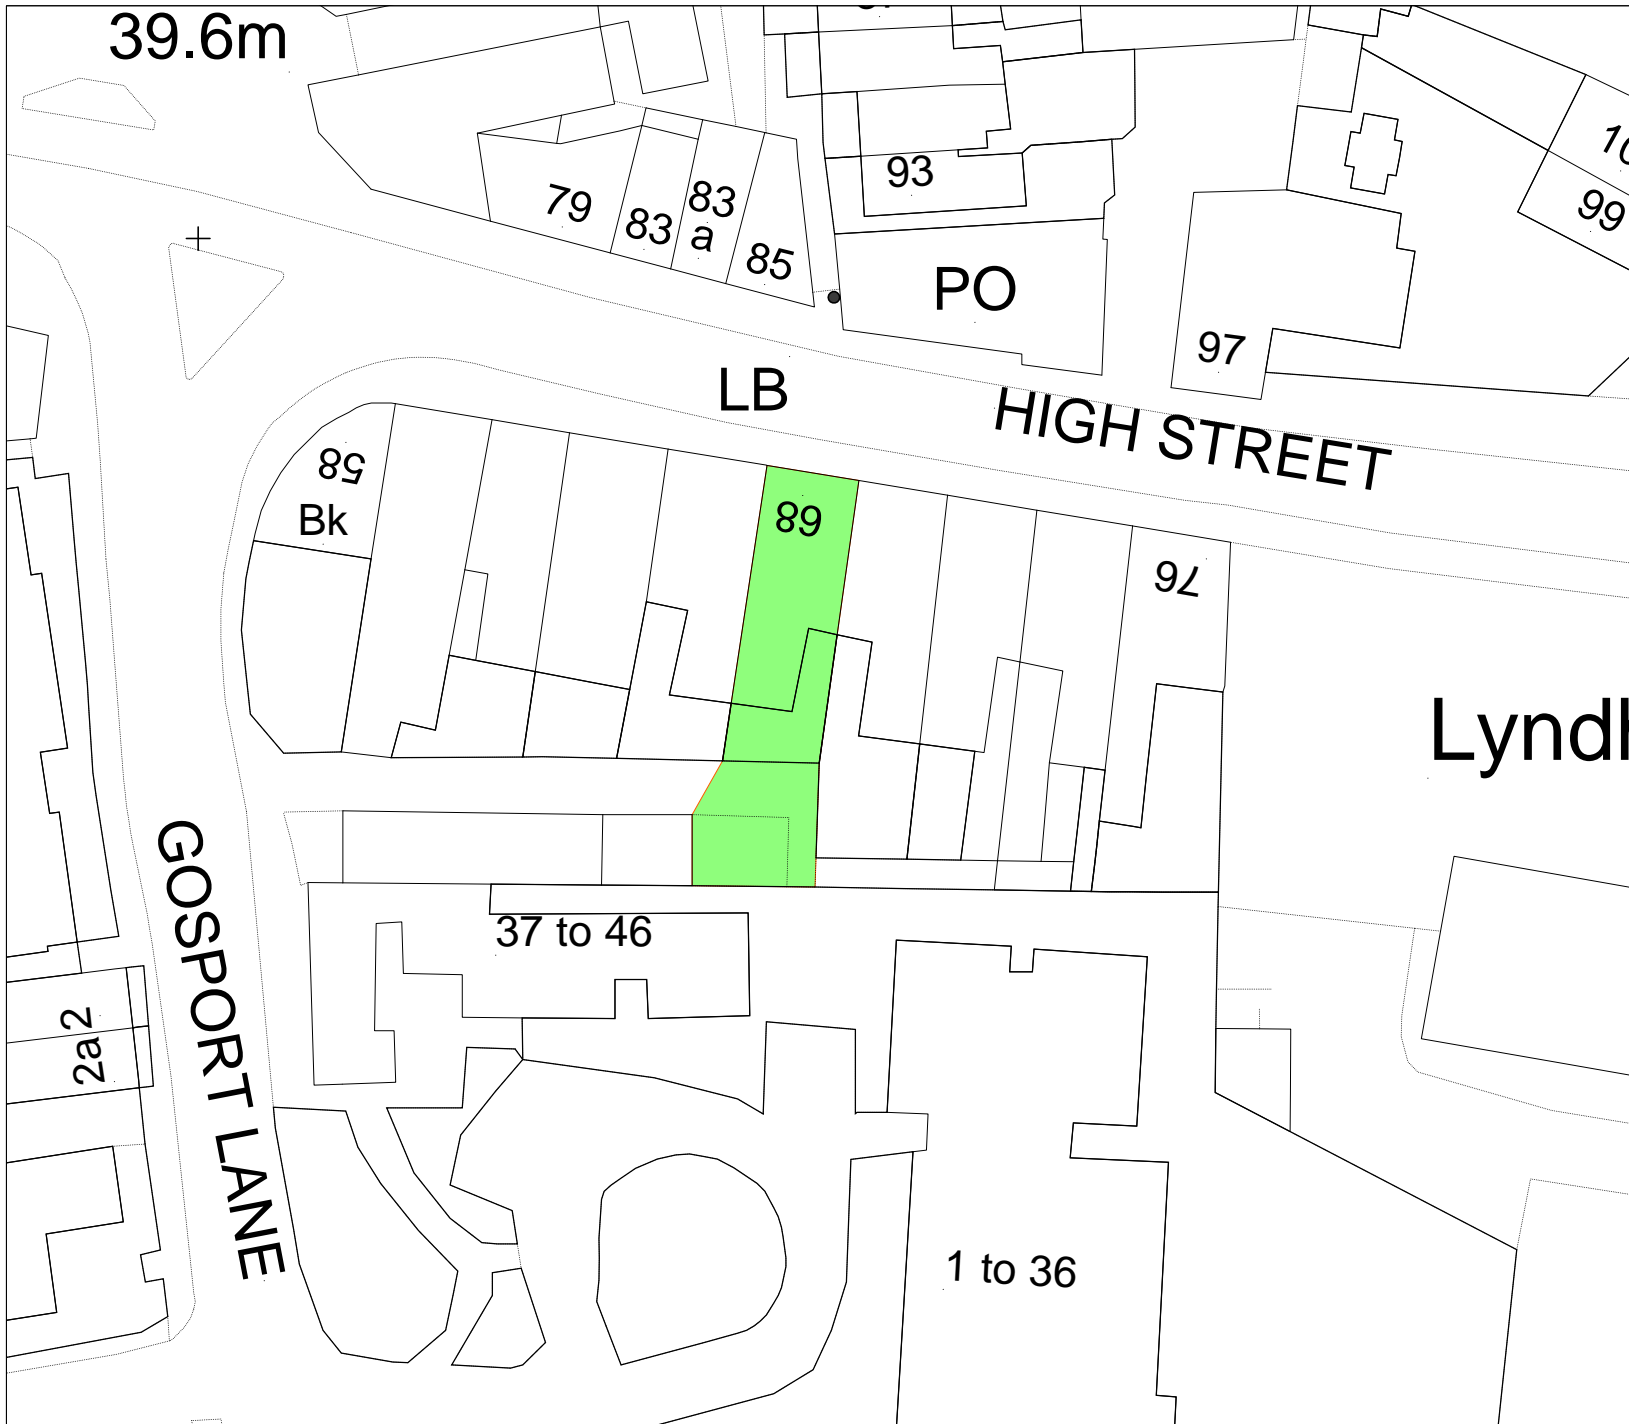

**NEW FOREST
NATIONAL PARK**

New Forest National Park Authority
Lymington Town Hall
Avenue Road
Lymington
SO41 9ZG

Tel: 01590 646600
Fax: 01590 646666

Date: 06/12/2018

BFS18

3No. Flats
68 High Street
Lyndhurst
SO43 7BJ

SCALE: 1:500