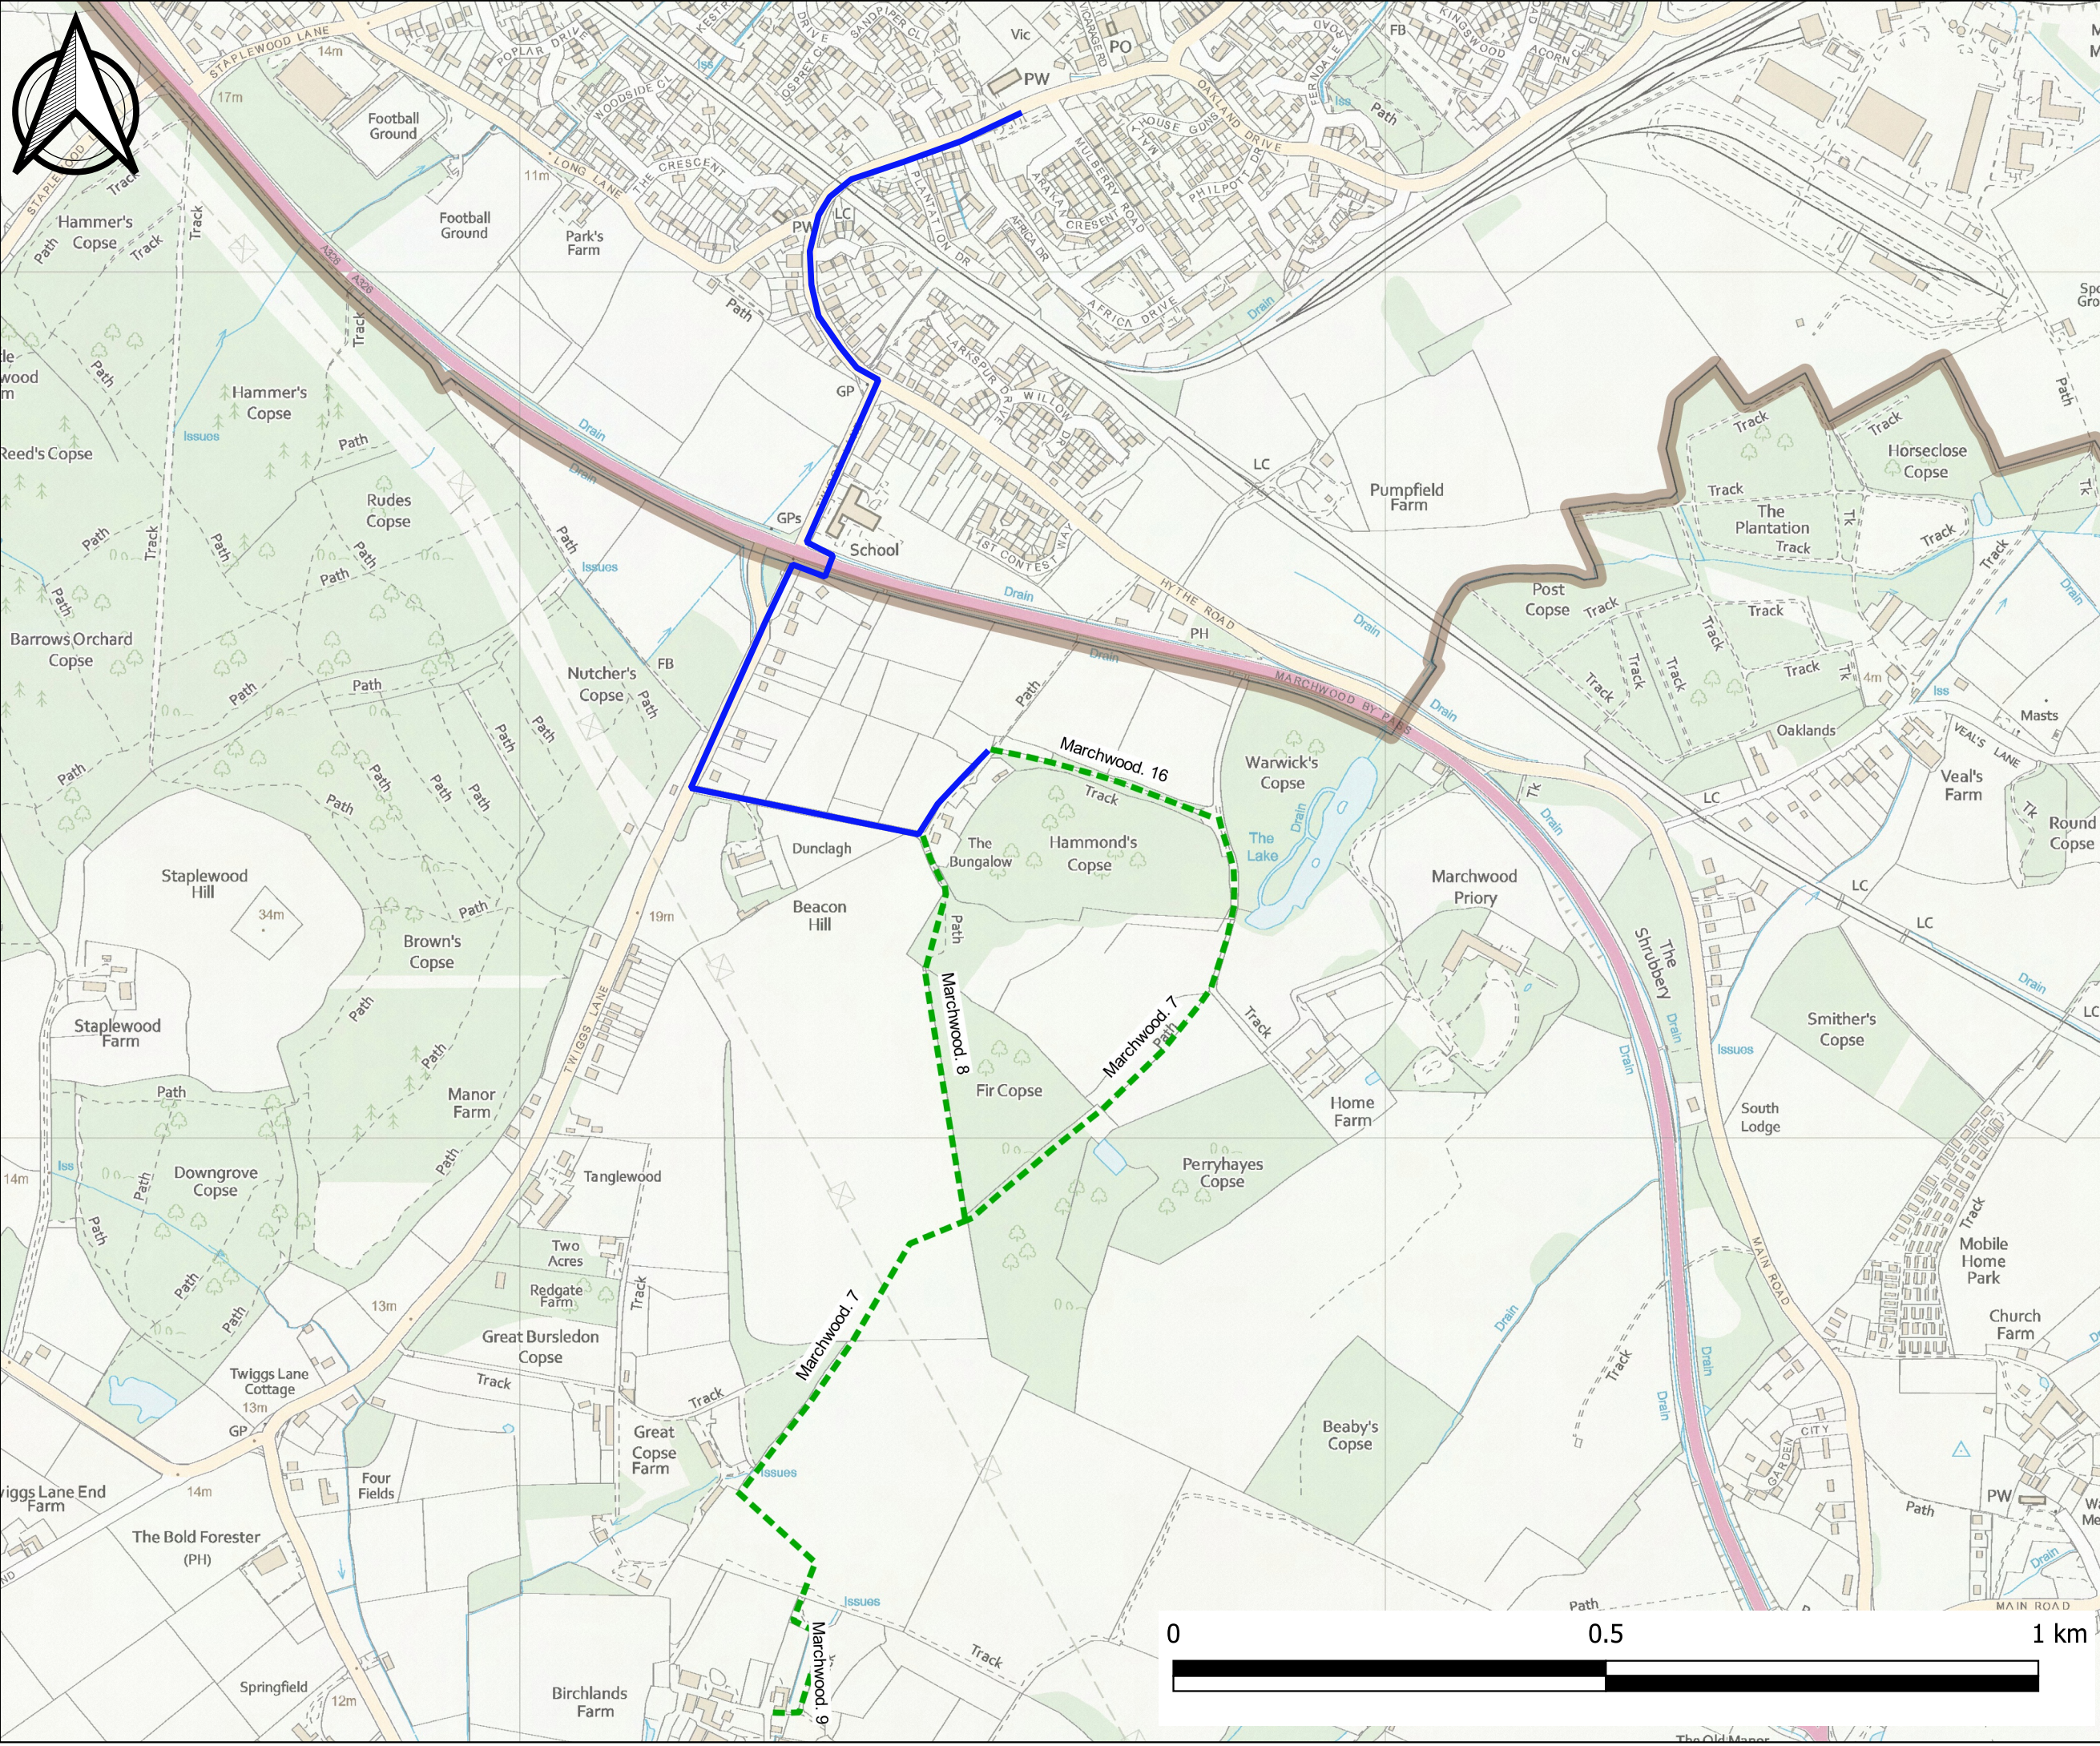

## Historic Routes and Past Pathways Project

Trail suggestion  
Marchwood Parish

Carters Lane V2  
Map 1

Map showing:  
Route of trail including  
rights of way

### Legend

- Rights of Way
- SIFTED\_RoW\_220618
- BOAT
- Byway
- Restricted Byway
- Bridleway
- Footpath
- New Forest National Park
- Route along track/road

**Our Past, Our Future**  
 Working together for the New Forest