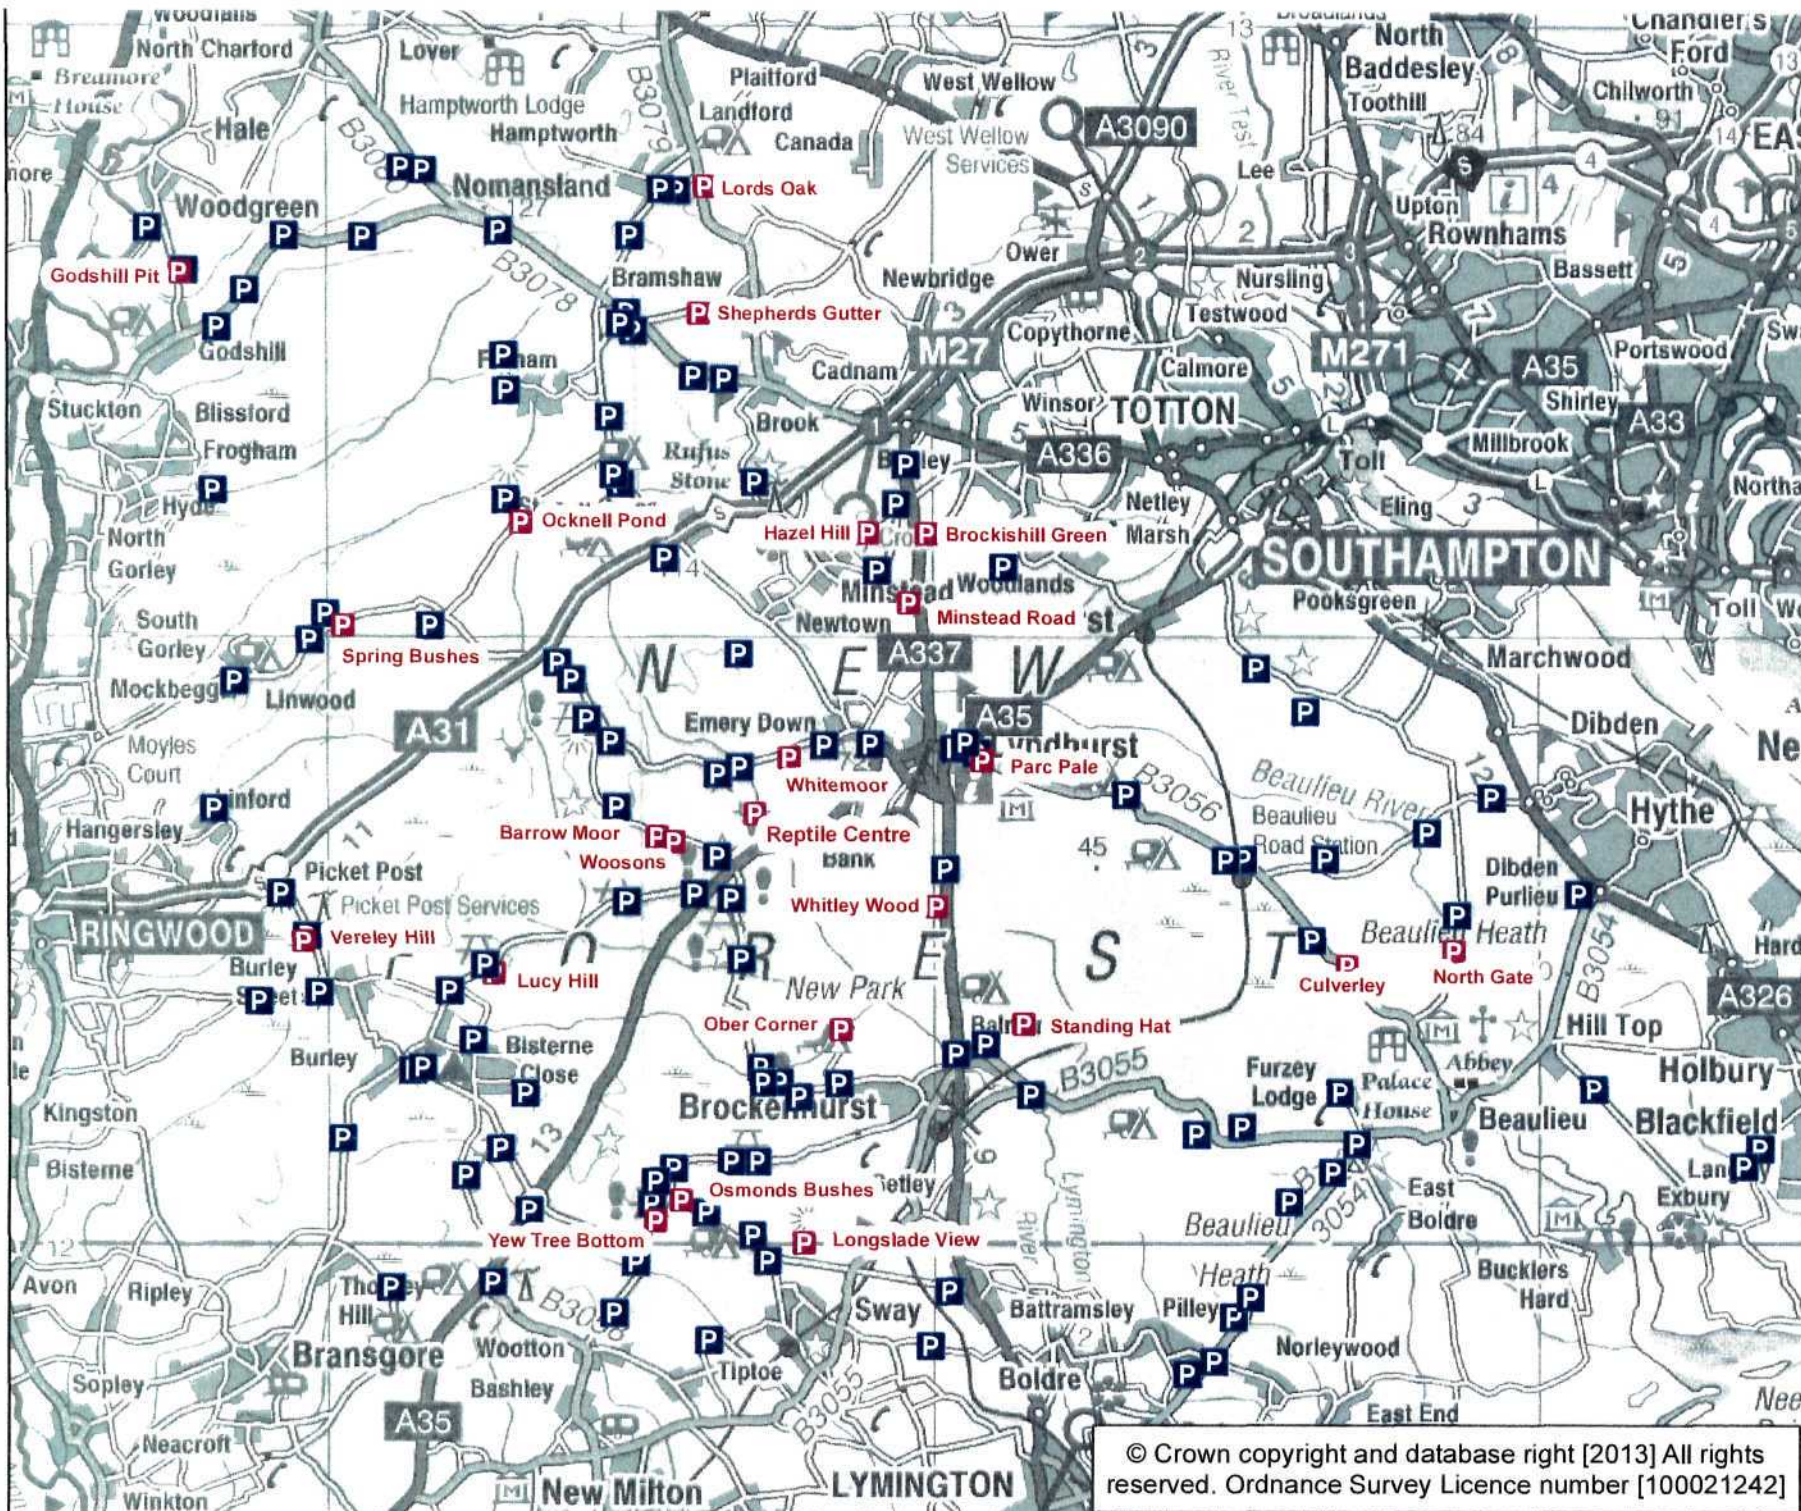

Forestry Commission
England

Forestry Commission
Winter Car Park Closures
3rd November 2014
to
3rd April 2015

Legend

- Open
- Closed

Scale : 1:125,000

© Crown copyright and database right [2013] All rights reserved. Ordnance Survey Licence number [100021242]