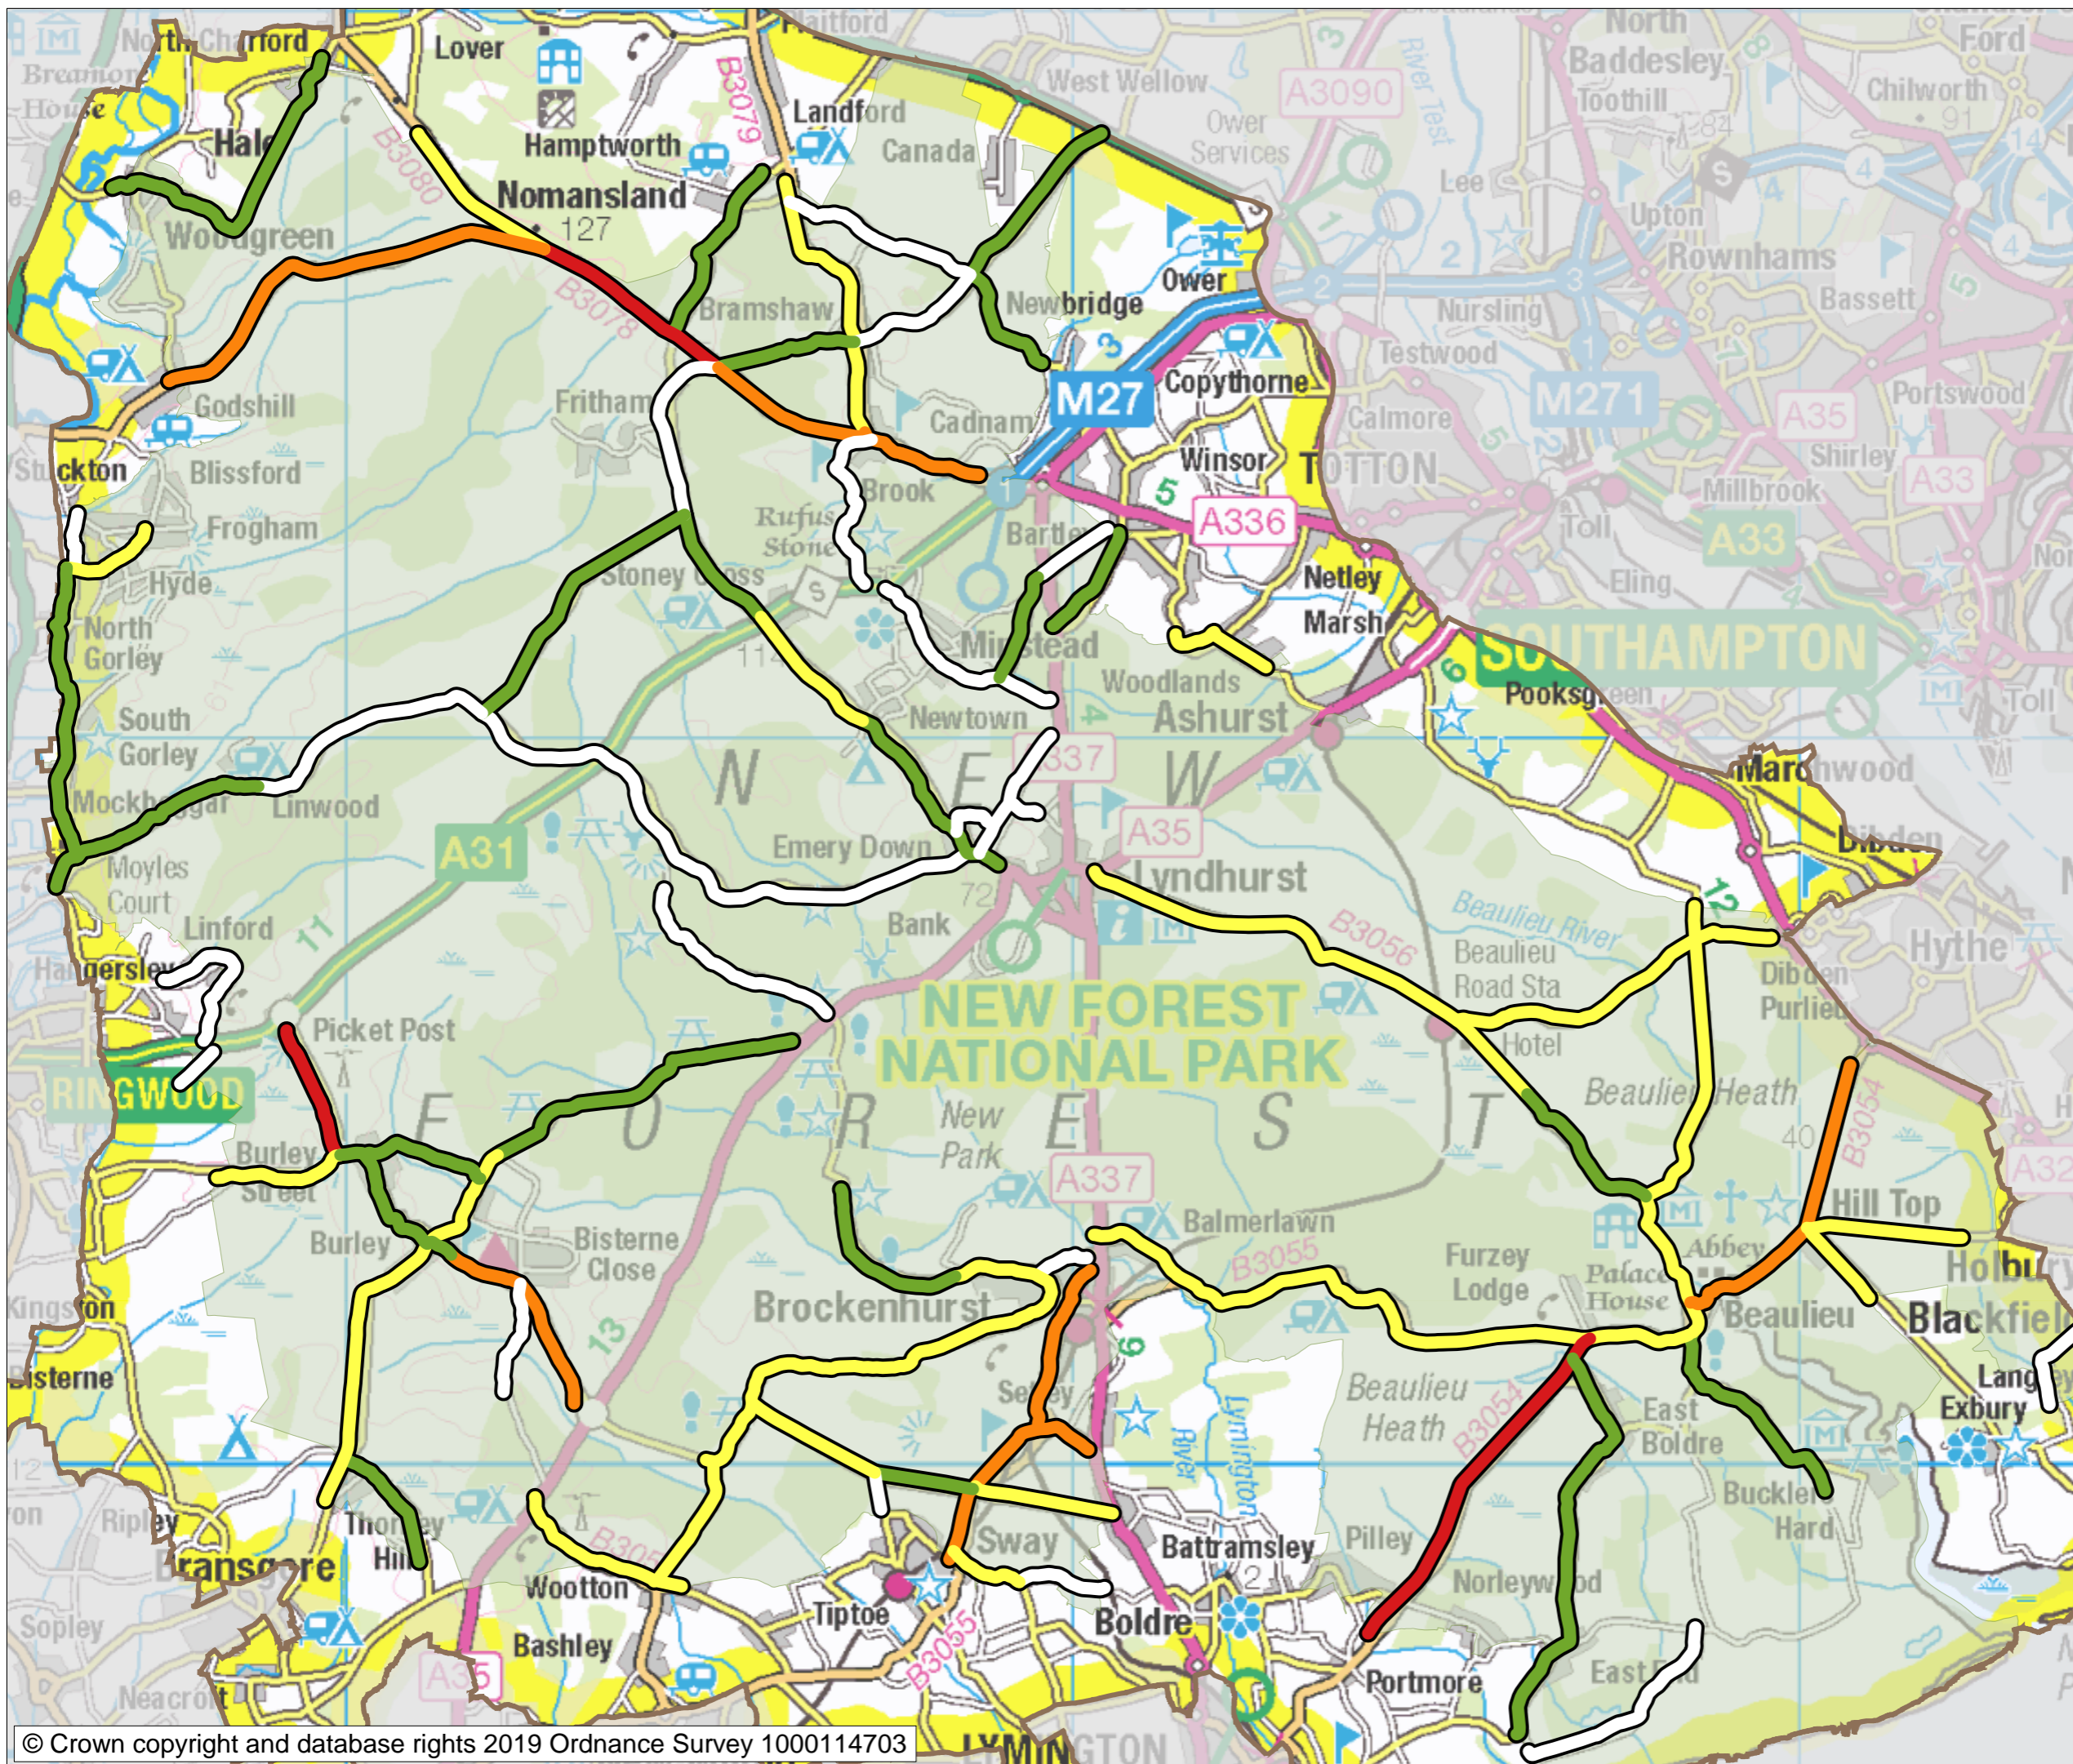

## Animal Accidents by Road Density 2014- 2018

Including uninjured animals and those not found

### Legend

Average annual number of accidents per mile

- 0
- 0.1 - 0.5
- 0.5 to 2.0
- 2.0 to 4.0
- 4.0 and above

Perambulation Area

New Forest National Park

1000m