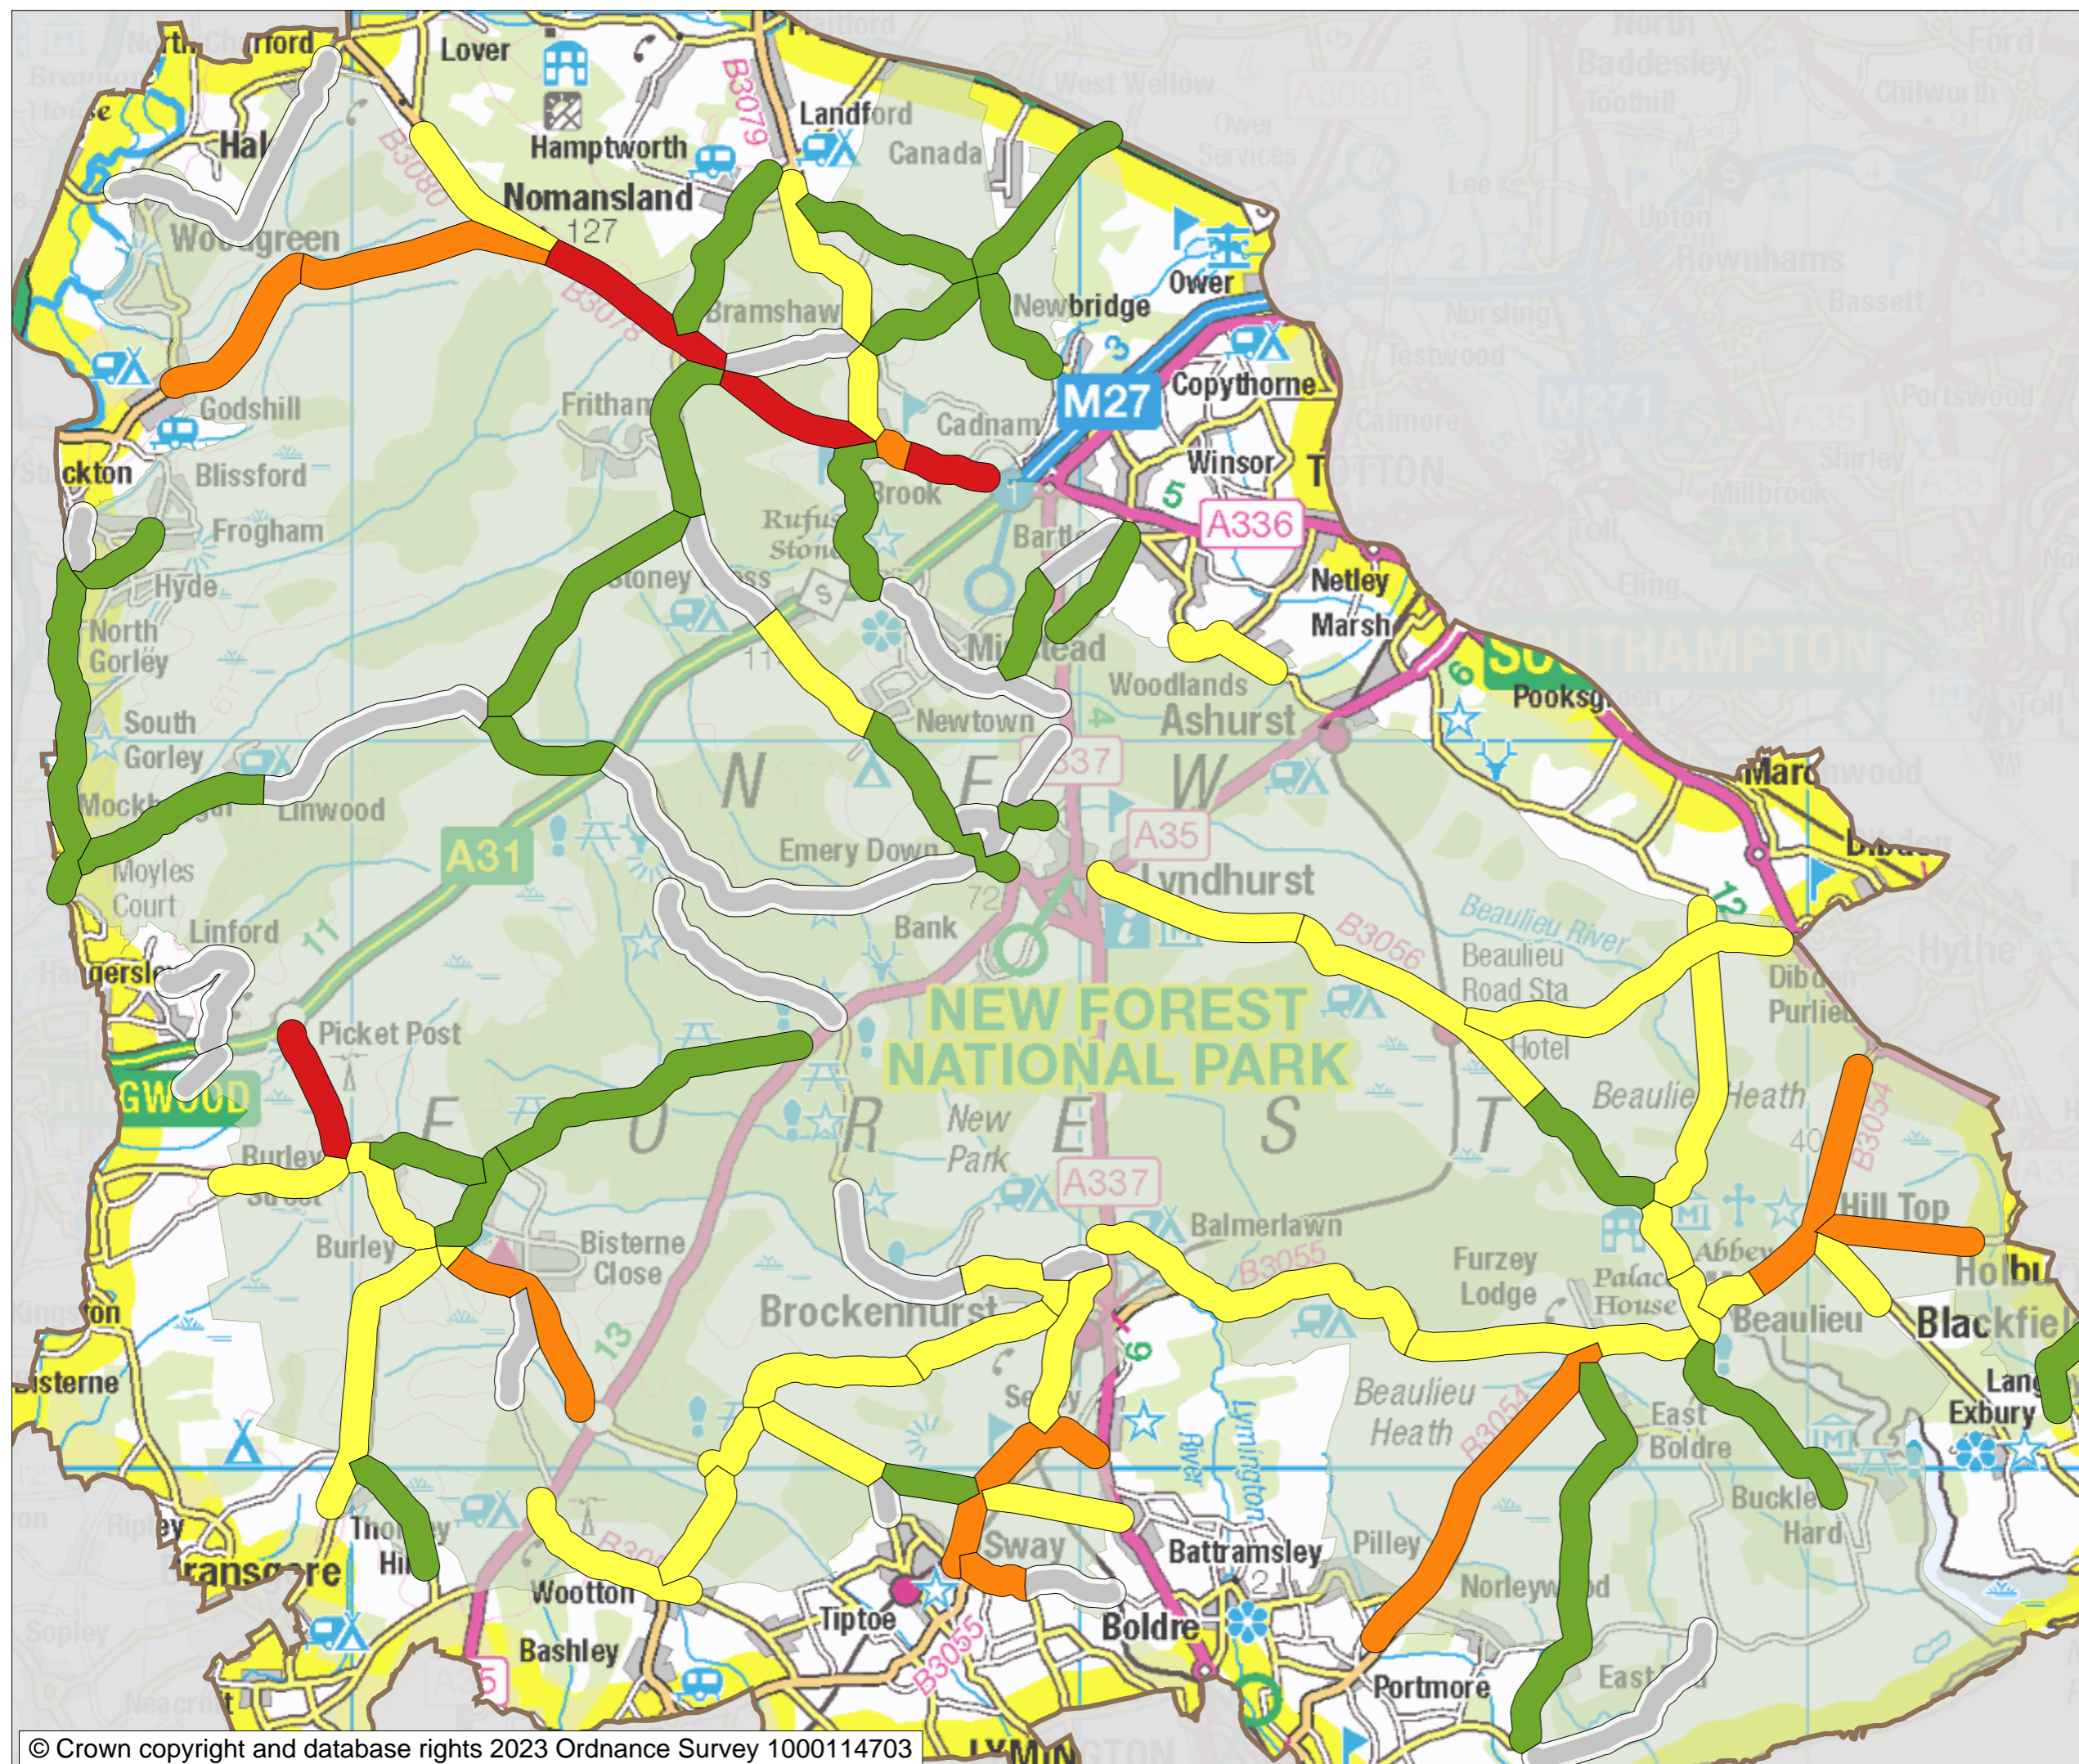

## Animal Accidents by Road Density 2018- 2022

Including uninjured animals and those not found

### Legend

Average annual number of accidents per mile

- 0
- 0.1 - 0.5
- 0.5 to 2.0
- 2.0 to 4.0
- 4.0 and above

Perambulation Area

New Forest National Park

1000m