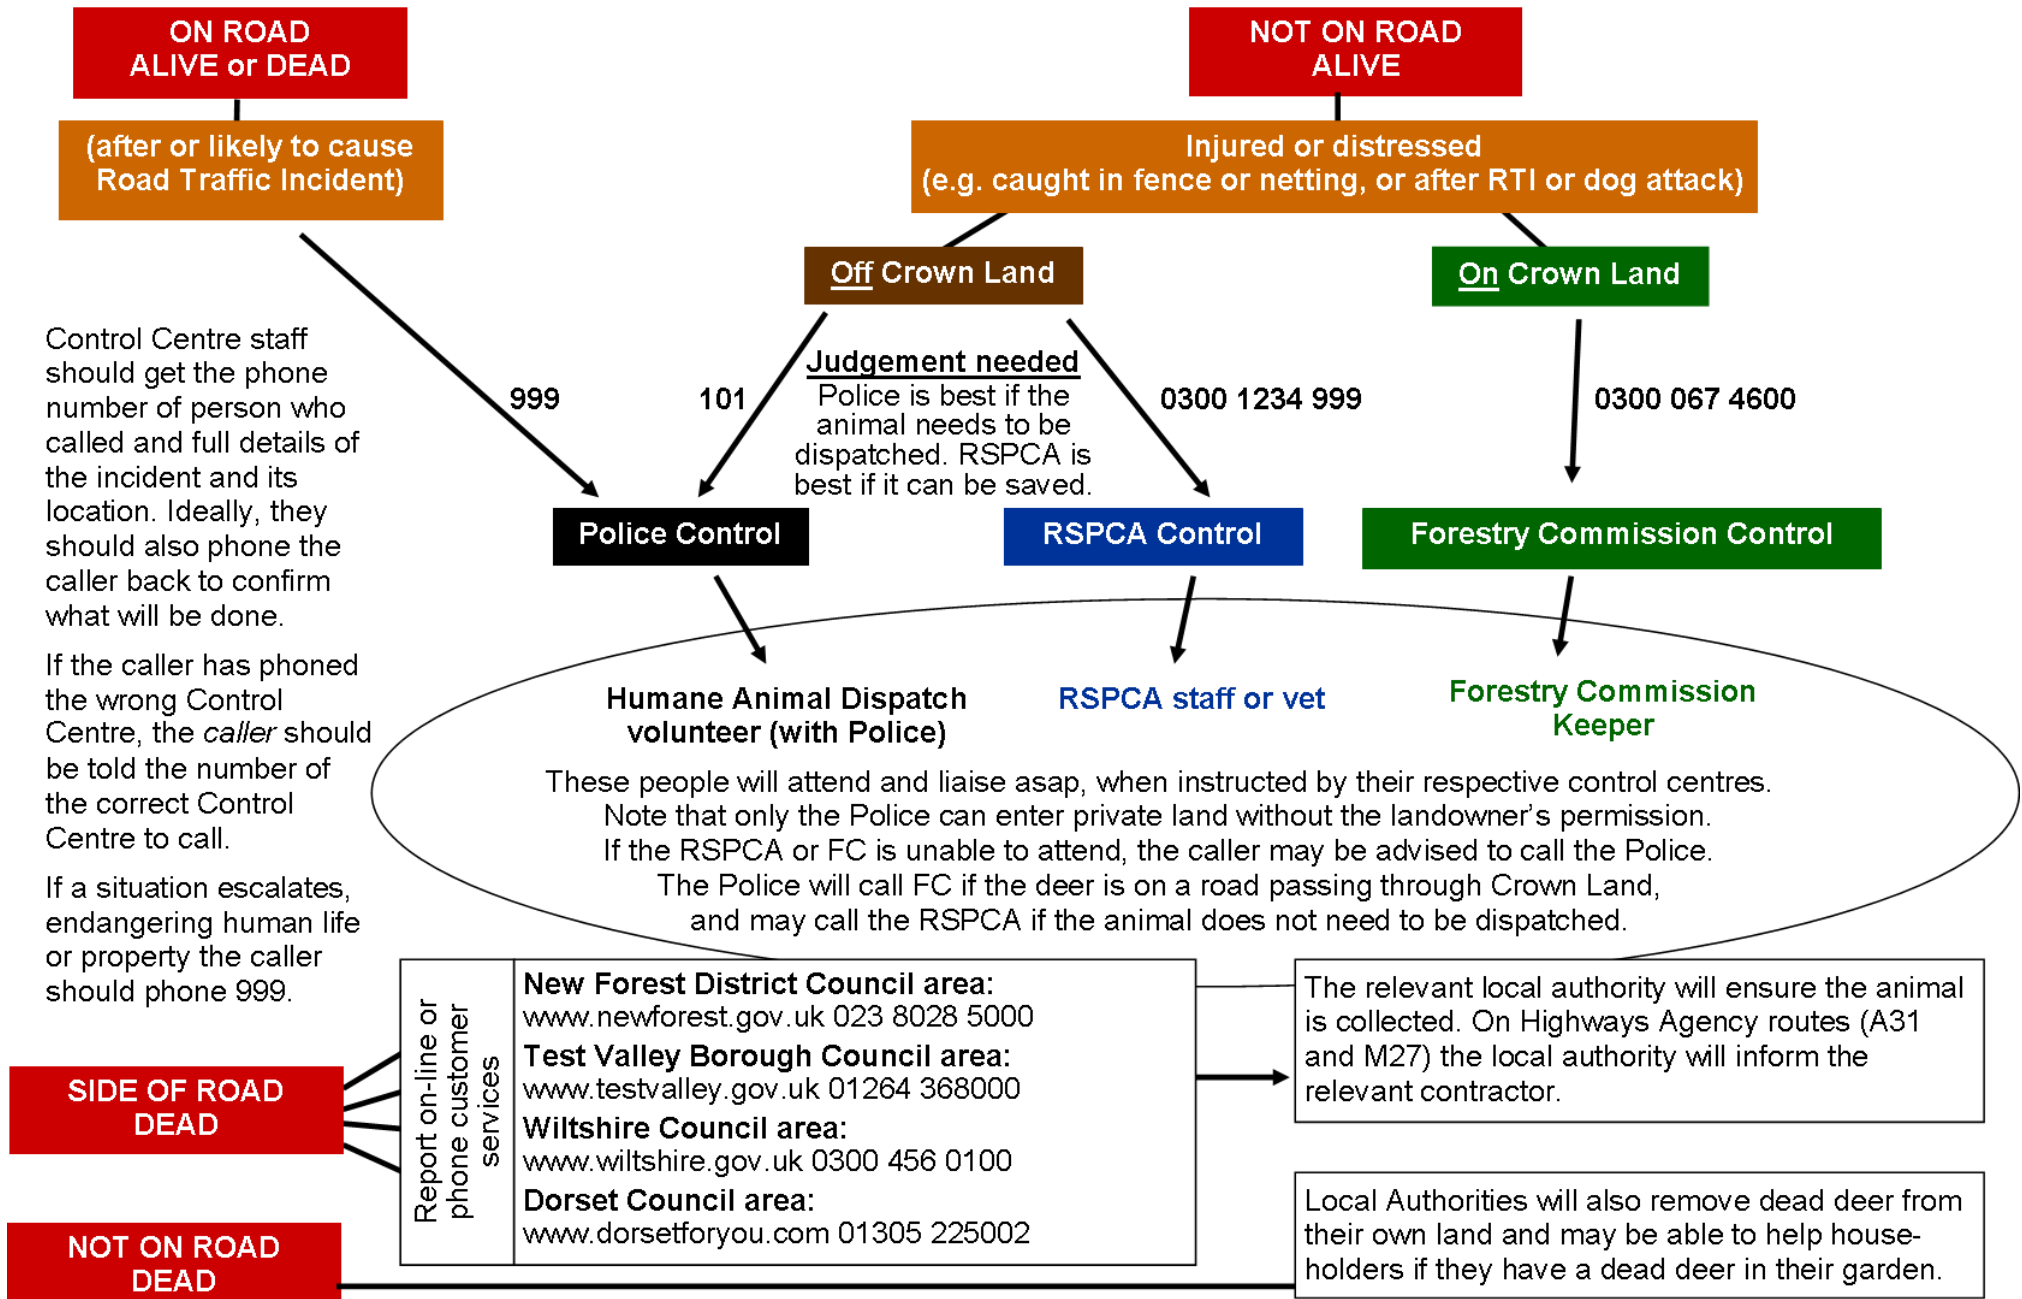

DEALING WITH DEER INCIDENTS IN THE NEW FOREST NATIONAL PARK

See map of district and county boundaries and Crown Land

New Forest National Park Authority
 Lymington Town Hall
 Avenue Road
 Lymington
 SO41 9ZG
 Tel: 01590 646600

Dealing with Deer Incidents in the New Forest National Park

Legend

- Crown Land
- Local Authority