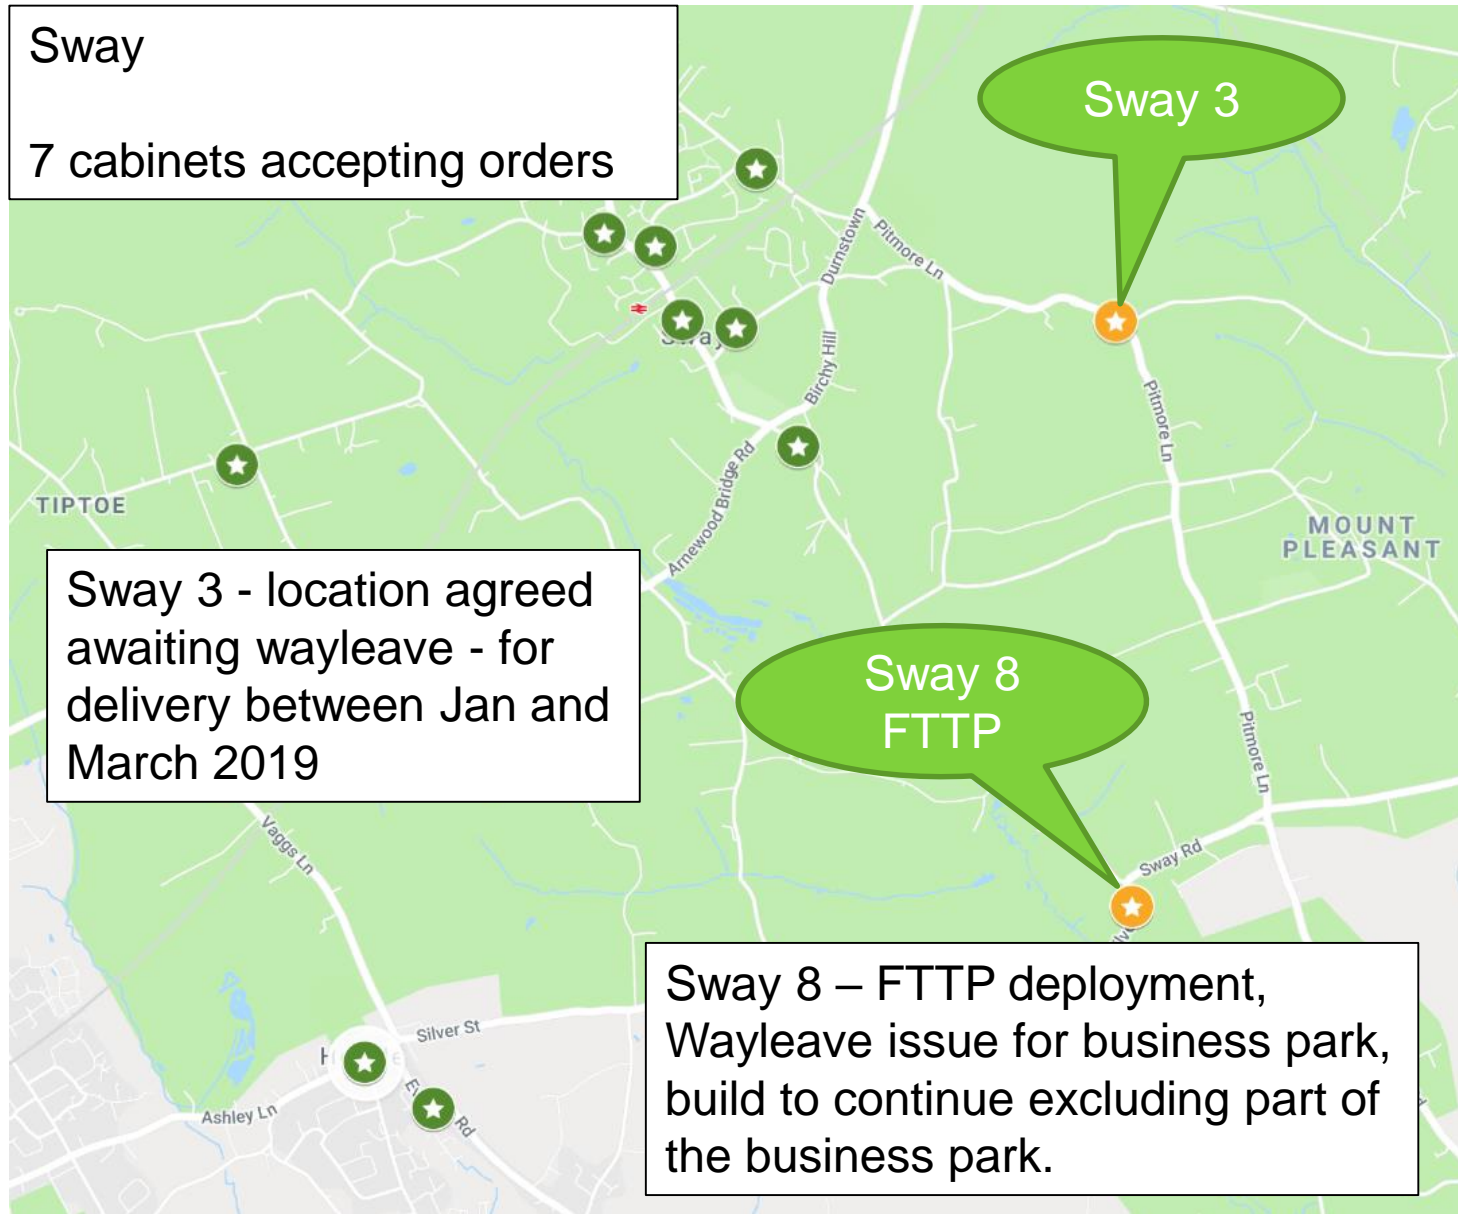

Sway

7 cabinets accepting orders

Sway 3 - location agreed awaiting wayleave - for delivery between Jan and March 2019

Sway 8 – FTTP deployment, Wayleave issue for business park, build to continue excluding part of the business park.

Sway 3

Sway 8
FTTP