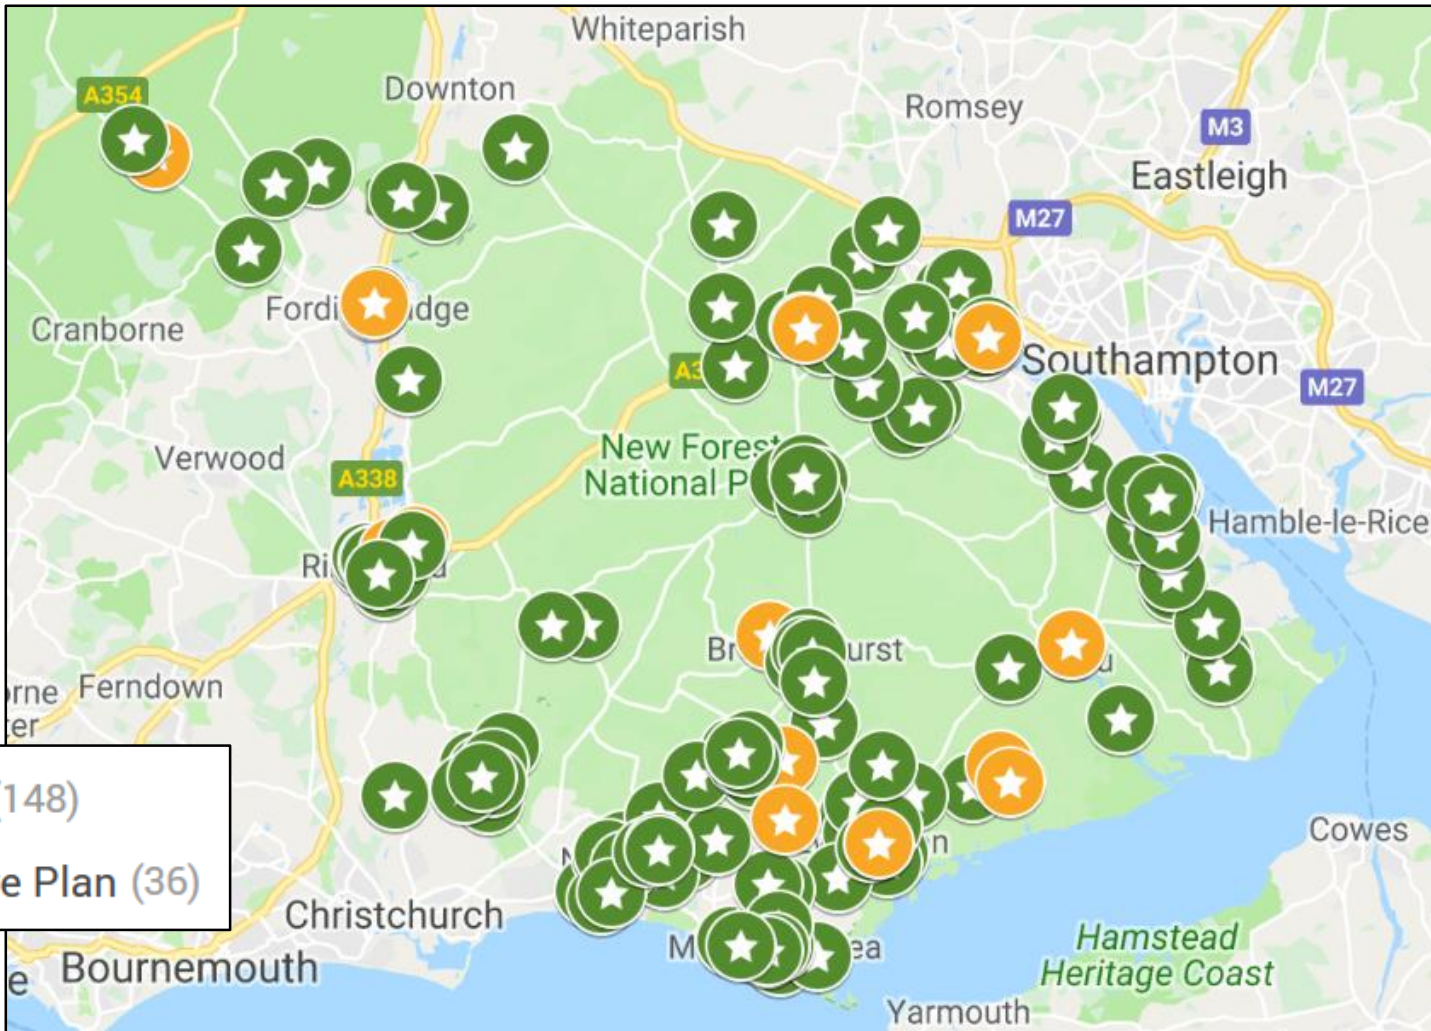

New Forest Upgrades

219 Structures Planned

148 Structures Live

More than 500 FTTP Premises connected

Additional FTTP planned for:

Beaulieu
Bransgore
East Boldre
End End
Lymington
Sway

Exchange Name:

ASHURST
BEAULIEU
BRANSGORE
BROCKENHURST
BURLEY
CADNAM
DOWNTON
EARLDOMS
EAST END
FAWLEY
FORDINGBRIDGE
HIGHCLIFFE
HYTHE
LYMINGTON
LYNDHURST
MARTIN CROSS
MILFORD ON SEA
NEW MILTON
RINGWOOD
ROCKBOURNE
SWAY
TOTTON

Location of superfast broadband upgrades delivered by the Hampshire Superfast Broadband Programme

Brockenhurst

7 of 8 cabinets accepting orders

Brockenhurst 2

Site meeting 22 November - location agreed, Wayleave to be signed