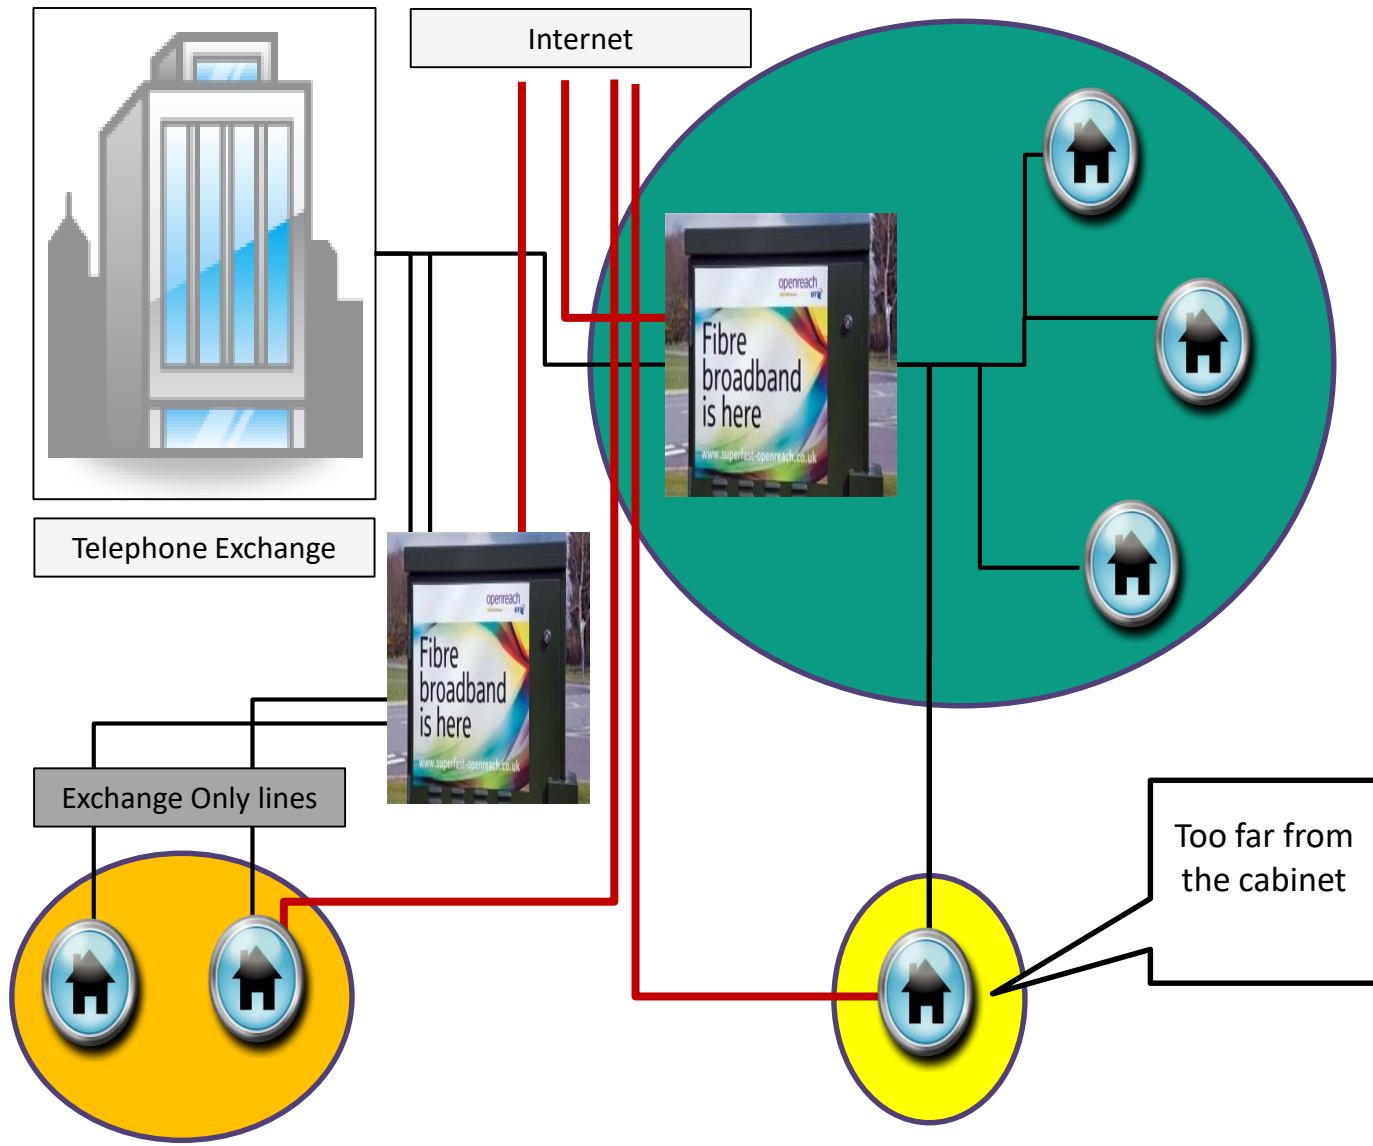

District Superfast Broadband Coverage 2013 - 2019

HCC Contract 2

HCC Contract 1

Commercially Funded Coverage

Hampshire Superfast Programme

- Commercially Funded Upgrades reach 80% of premises by end of 2013
- Government Intervention 2013 - 2019
 - Wave 1 - £11m
 - 64,500 premises upgraded 2013 - 2015
 - Wave 2 - £18m (£9.2m from HCC)
 - 34,500 premises 2016 - 2018
 - Wave 2 Extension - £6.8m
 - 8,500 premises 2018 – 2019
- Universal Service Obligation 2020
- 100% FTTP Coverage by 2033

Superfast Broadband Programme

Upgrading connections to more than 107,000 premises

Over 12,000 Fibre to the Premises (FTTP)

- Increase coverage from 80% to more than 97.4% by end of 2019
- 15-20,000 premises across Hampshire
- Looking for new funding streams to reach the last 2.6%, likely cost £20-£40m
- **Better Broadband Scheme**
Offers 4G, satellite and fixed wireless solutions for premises with a sub-2Mbps speed
The scheme was extended until end 2018
We have issued 900 codes for installations
- A national **Gigabit Broadband Voucher Scheme** has been launched, with the aim of extending full fibre coverage specifically to small/medium-sized enterprises