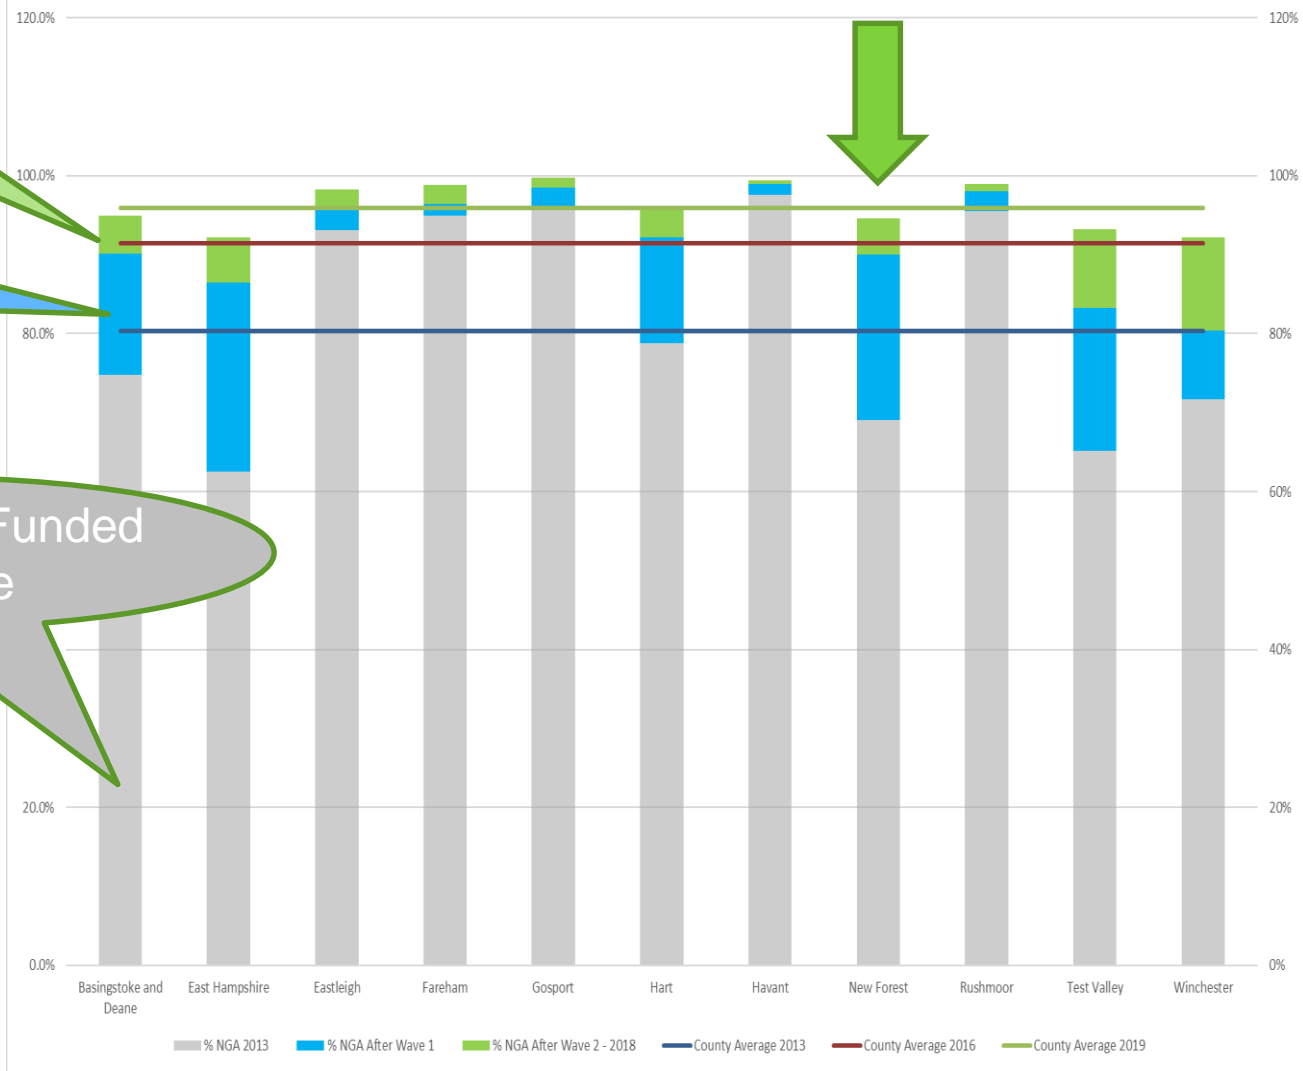

District Superfast Broadband Coverage 2013 - 2019

HCC Contract 2

HCC Contract 1

Commercially Funded Coverage

Hampshire Superfast Programme

- Commercially Funded Upgrades reach 80% of premises by end of 2013
- Government Intervention 2013 - 2019
 - Wave 1 - £11m
 - 64,500 premises upgraded 2013 - 2015
 - Wave 2 - £18m (£9.2m from HCC)
 - 34,500 premises 2016 - 2018
 - Wave 2 Extension - £6.8m
 - 8,500 premises 2018 – 2019
- Universal Service Obligation 2020
- 100% FTTP Coverage by 2033