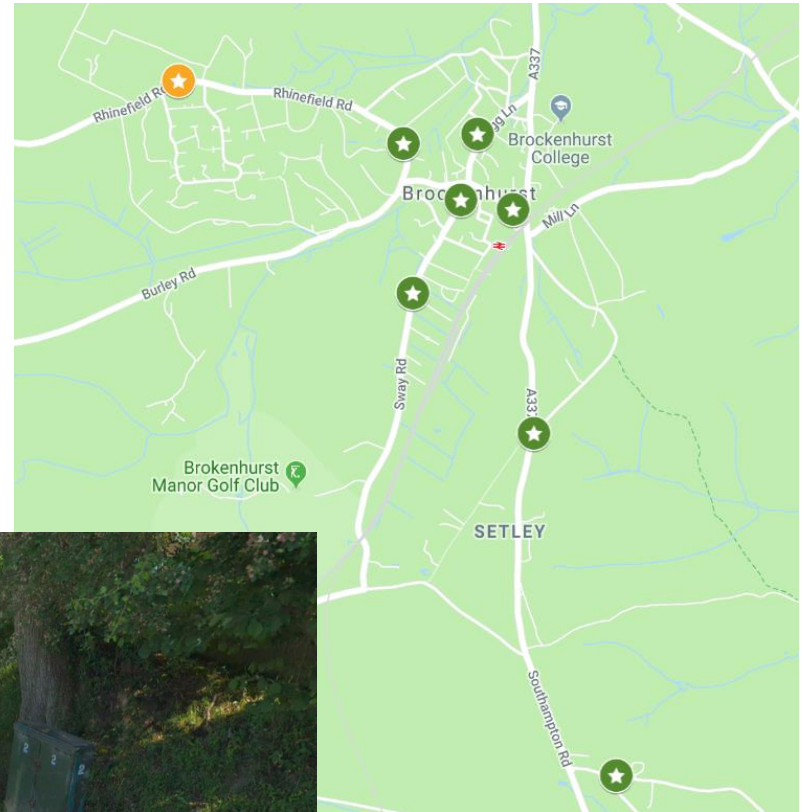

Location of superfast broadband upgrades delivered by the Hampshire Superfast Broadband Programme

Brockenhurst

7 of 8 cabinets accepting orders

Brockenhurst 2

Site meeting 22 November - location agreed, Wayleave to be signed