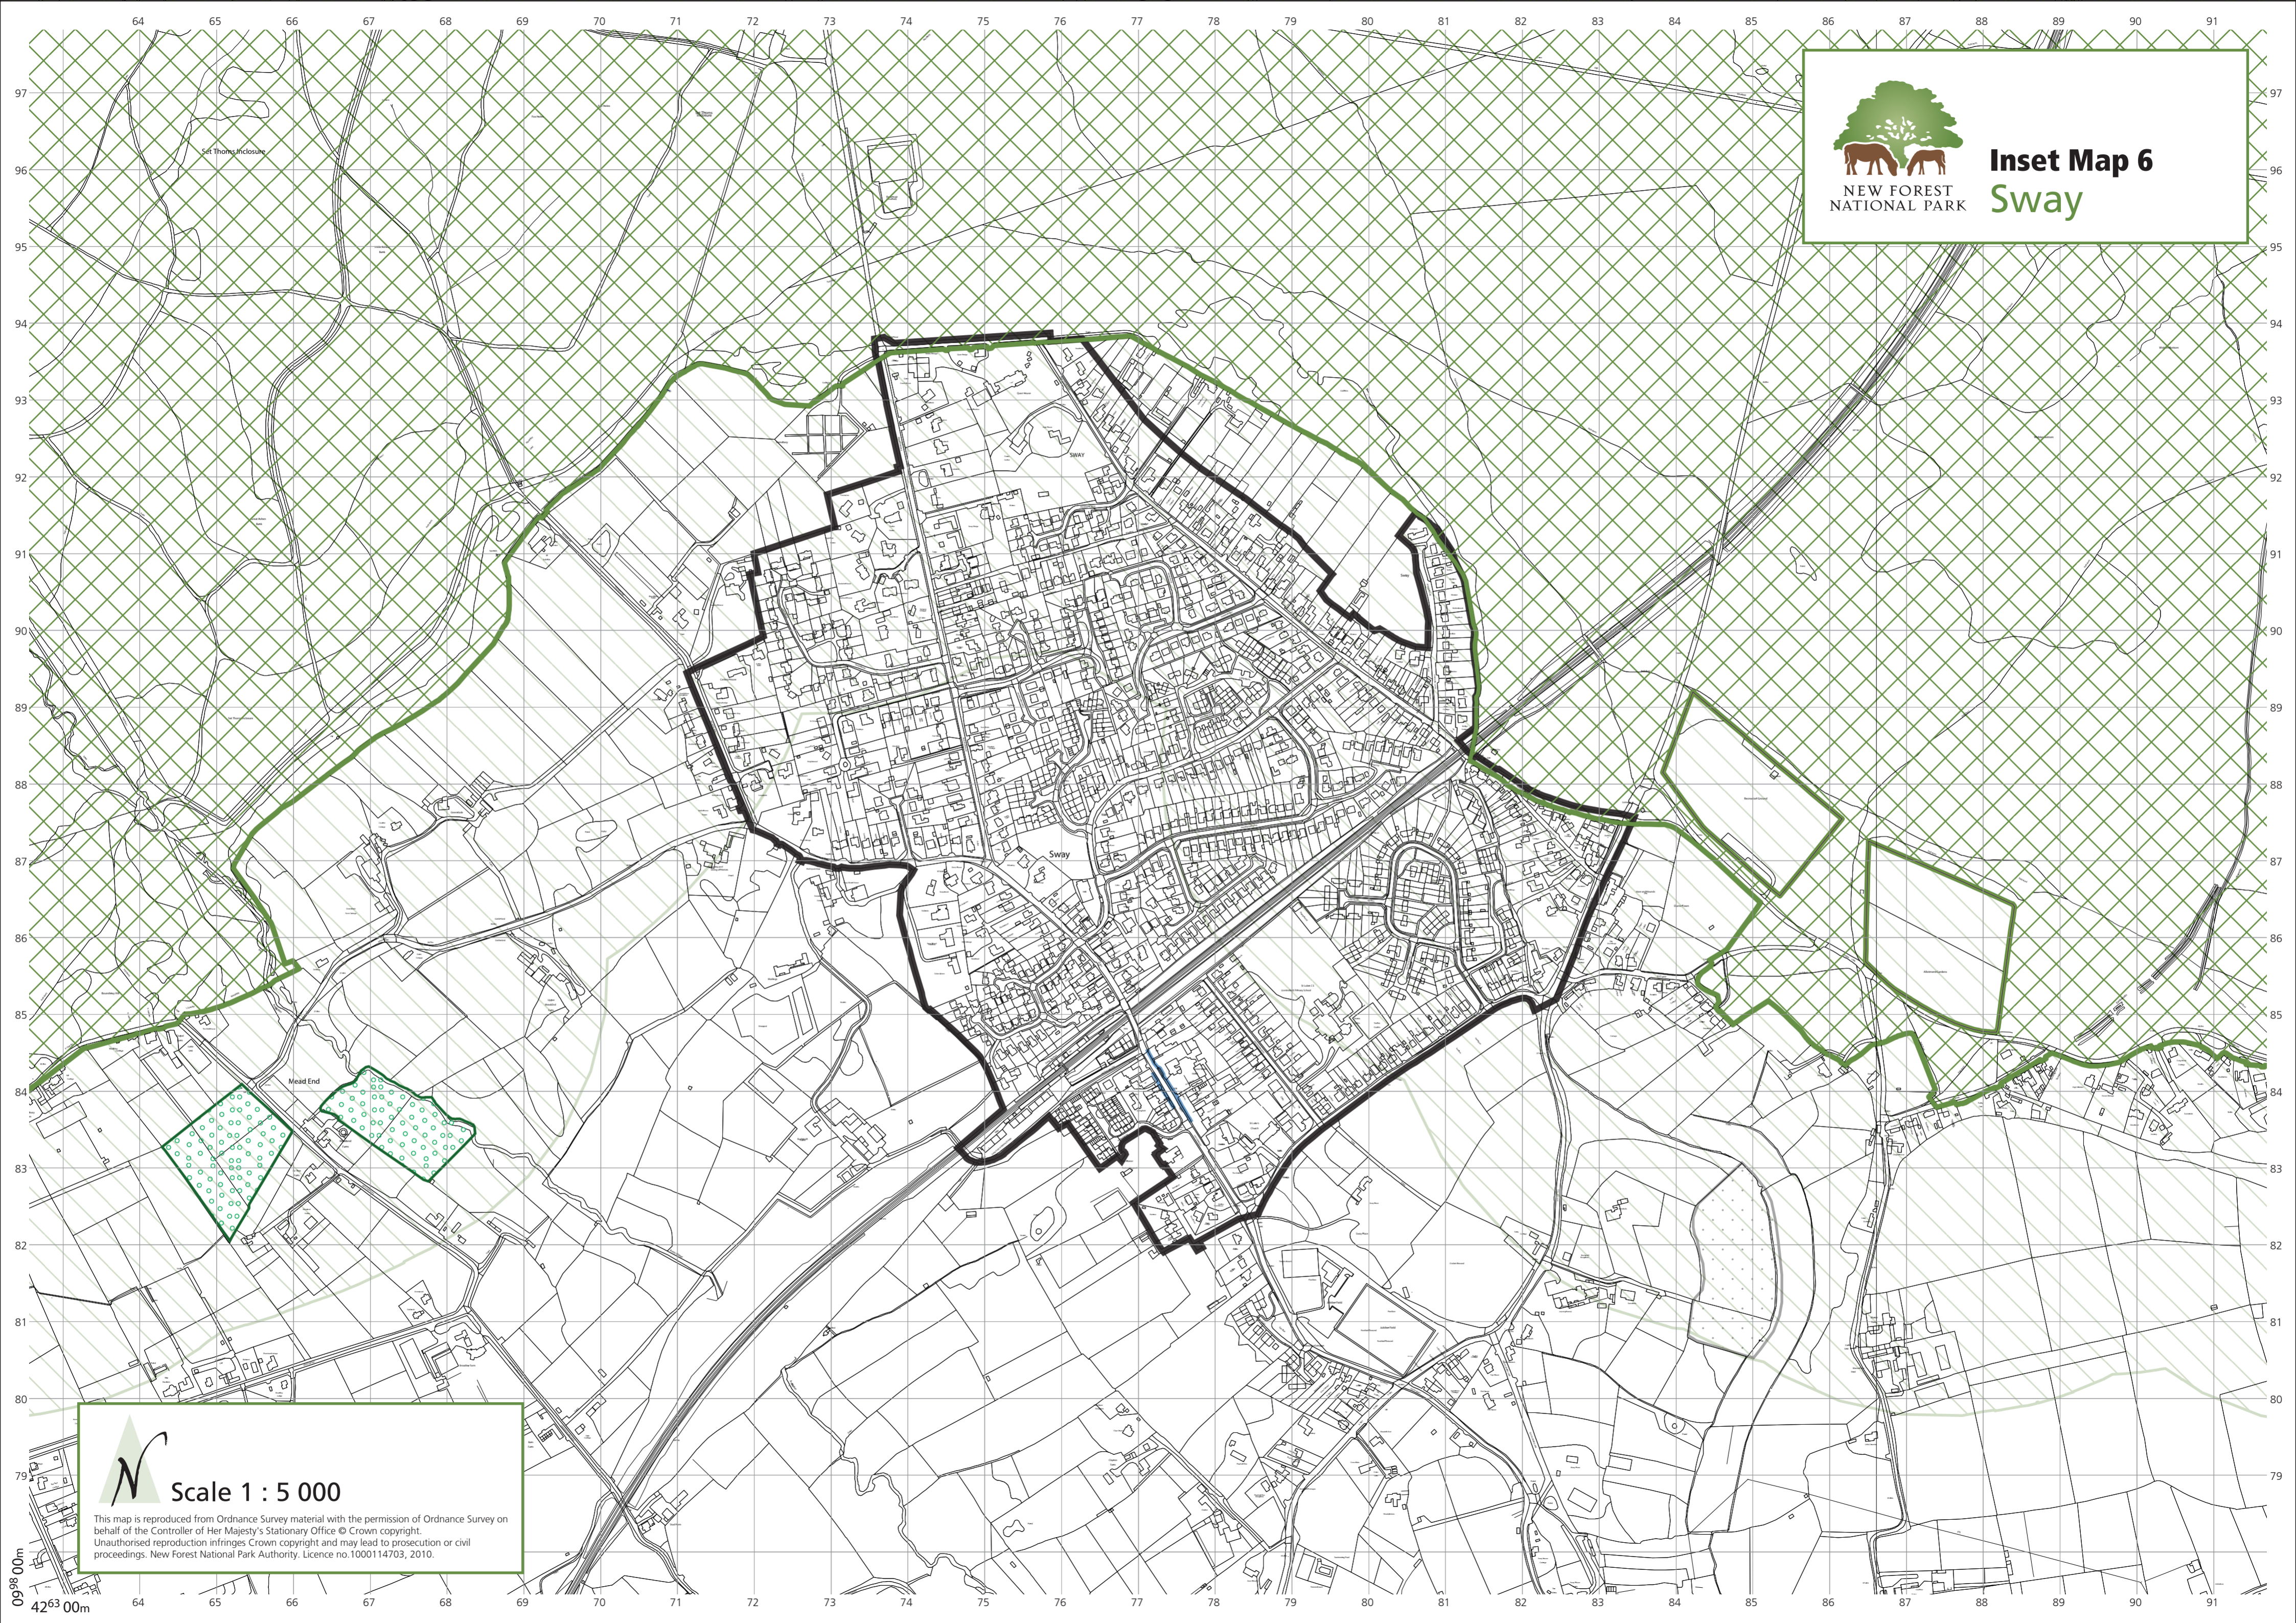

Inset Map 6
Sway

NEW FOREST
NATIONAL PARK

Scale 1 : 5 000

This map is reproduced from Ordnance Survey material with the permission of Ordnance Survey on behalf of the Controller of Her Majesty's Stationary Office © Crown copyright. Unauthorised reproduction infringes Crown copyright and may lead to prosecution or civil proceedings. New Forest National Park Authority. Licence no.1000114703, 2010.

0998 00m
4263 00m