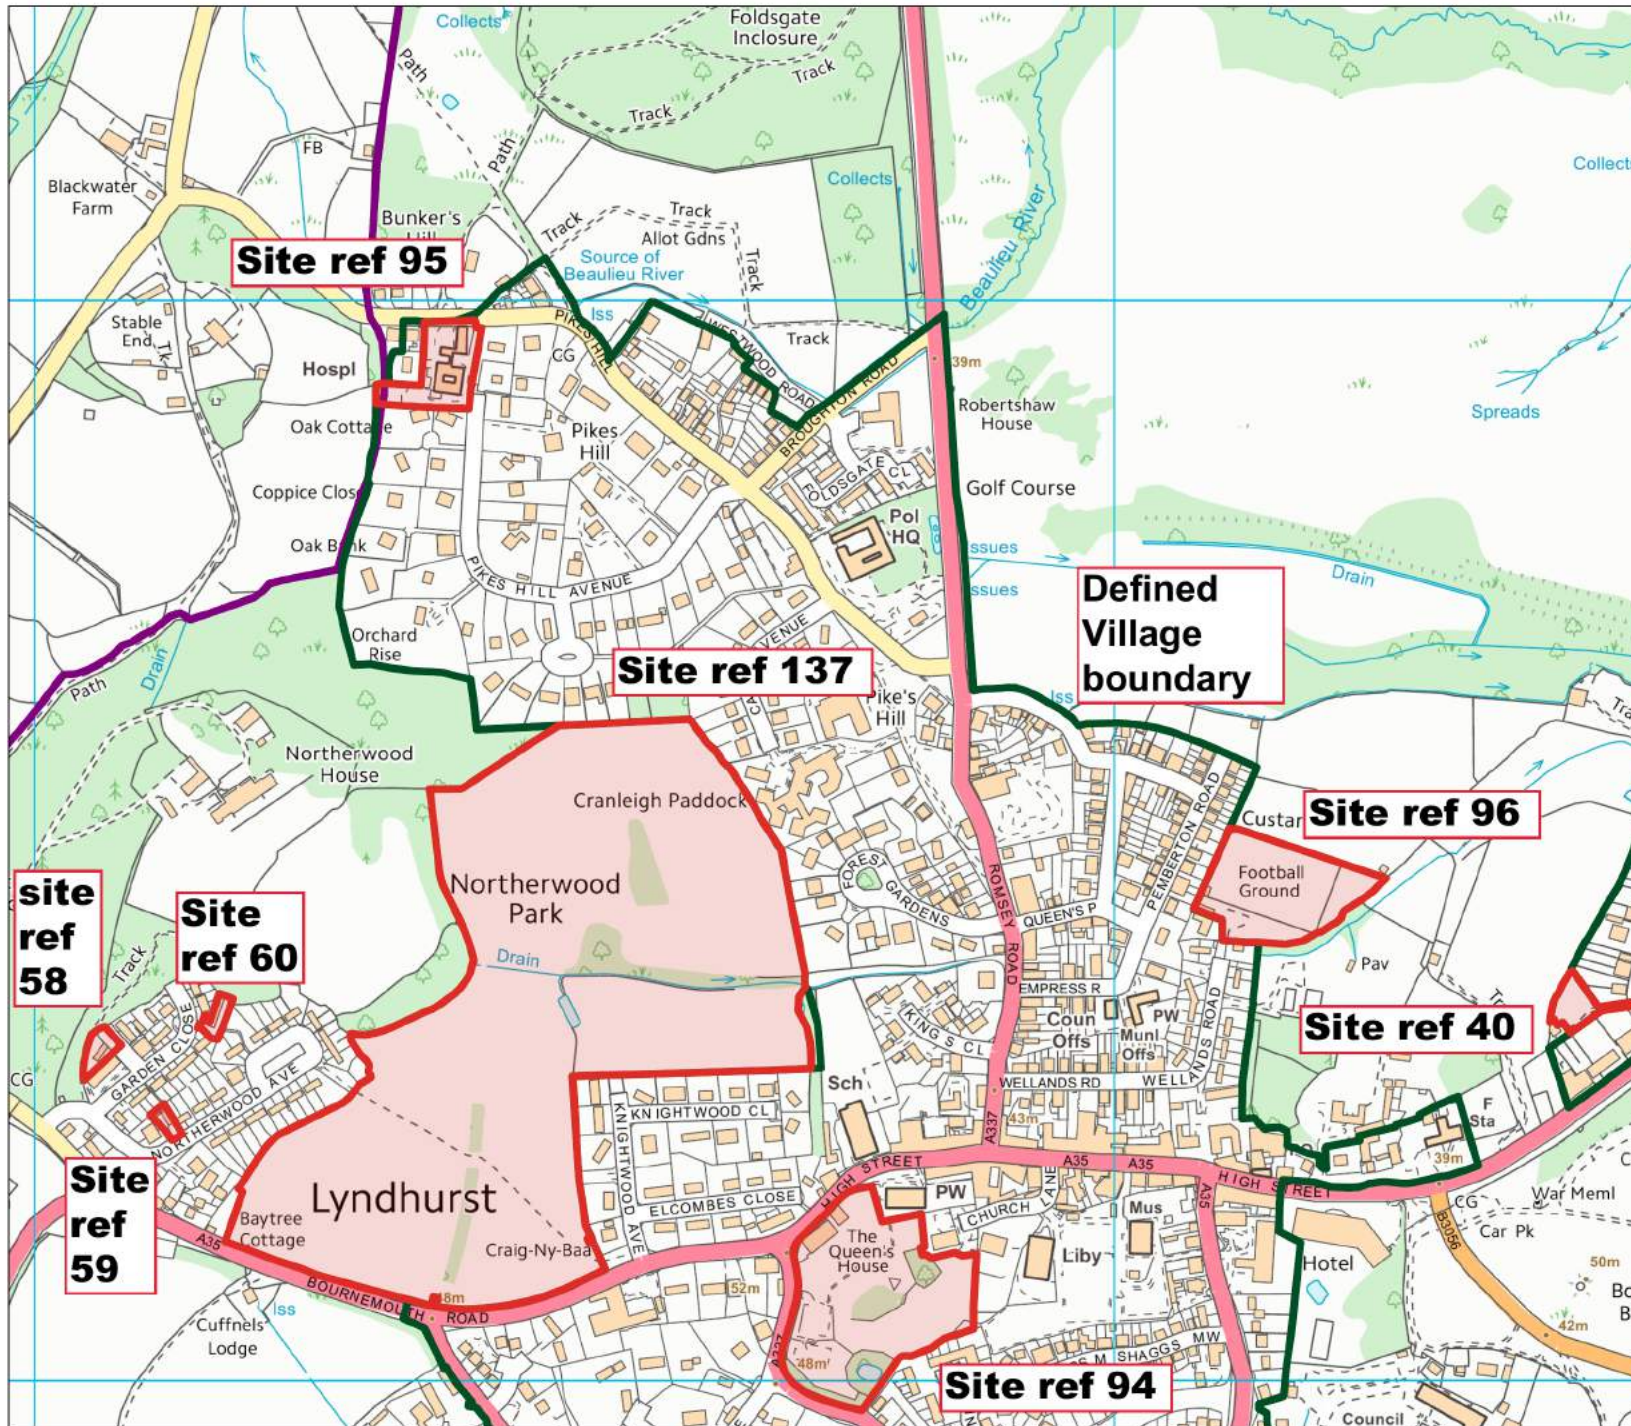

NEW FOREST NATIONAL PARK

New Forest National Park Authority
Lymington Town Hall
Avenue Road
Lymington
SO41 9ZG

Tel: 01590 646600
Fax: 01590 646666

Date: 16/01/2018

Lyndhurst Parish

SCALE: 1:7000