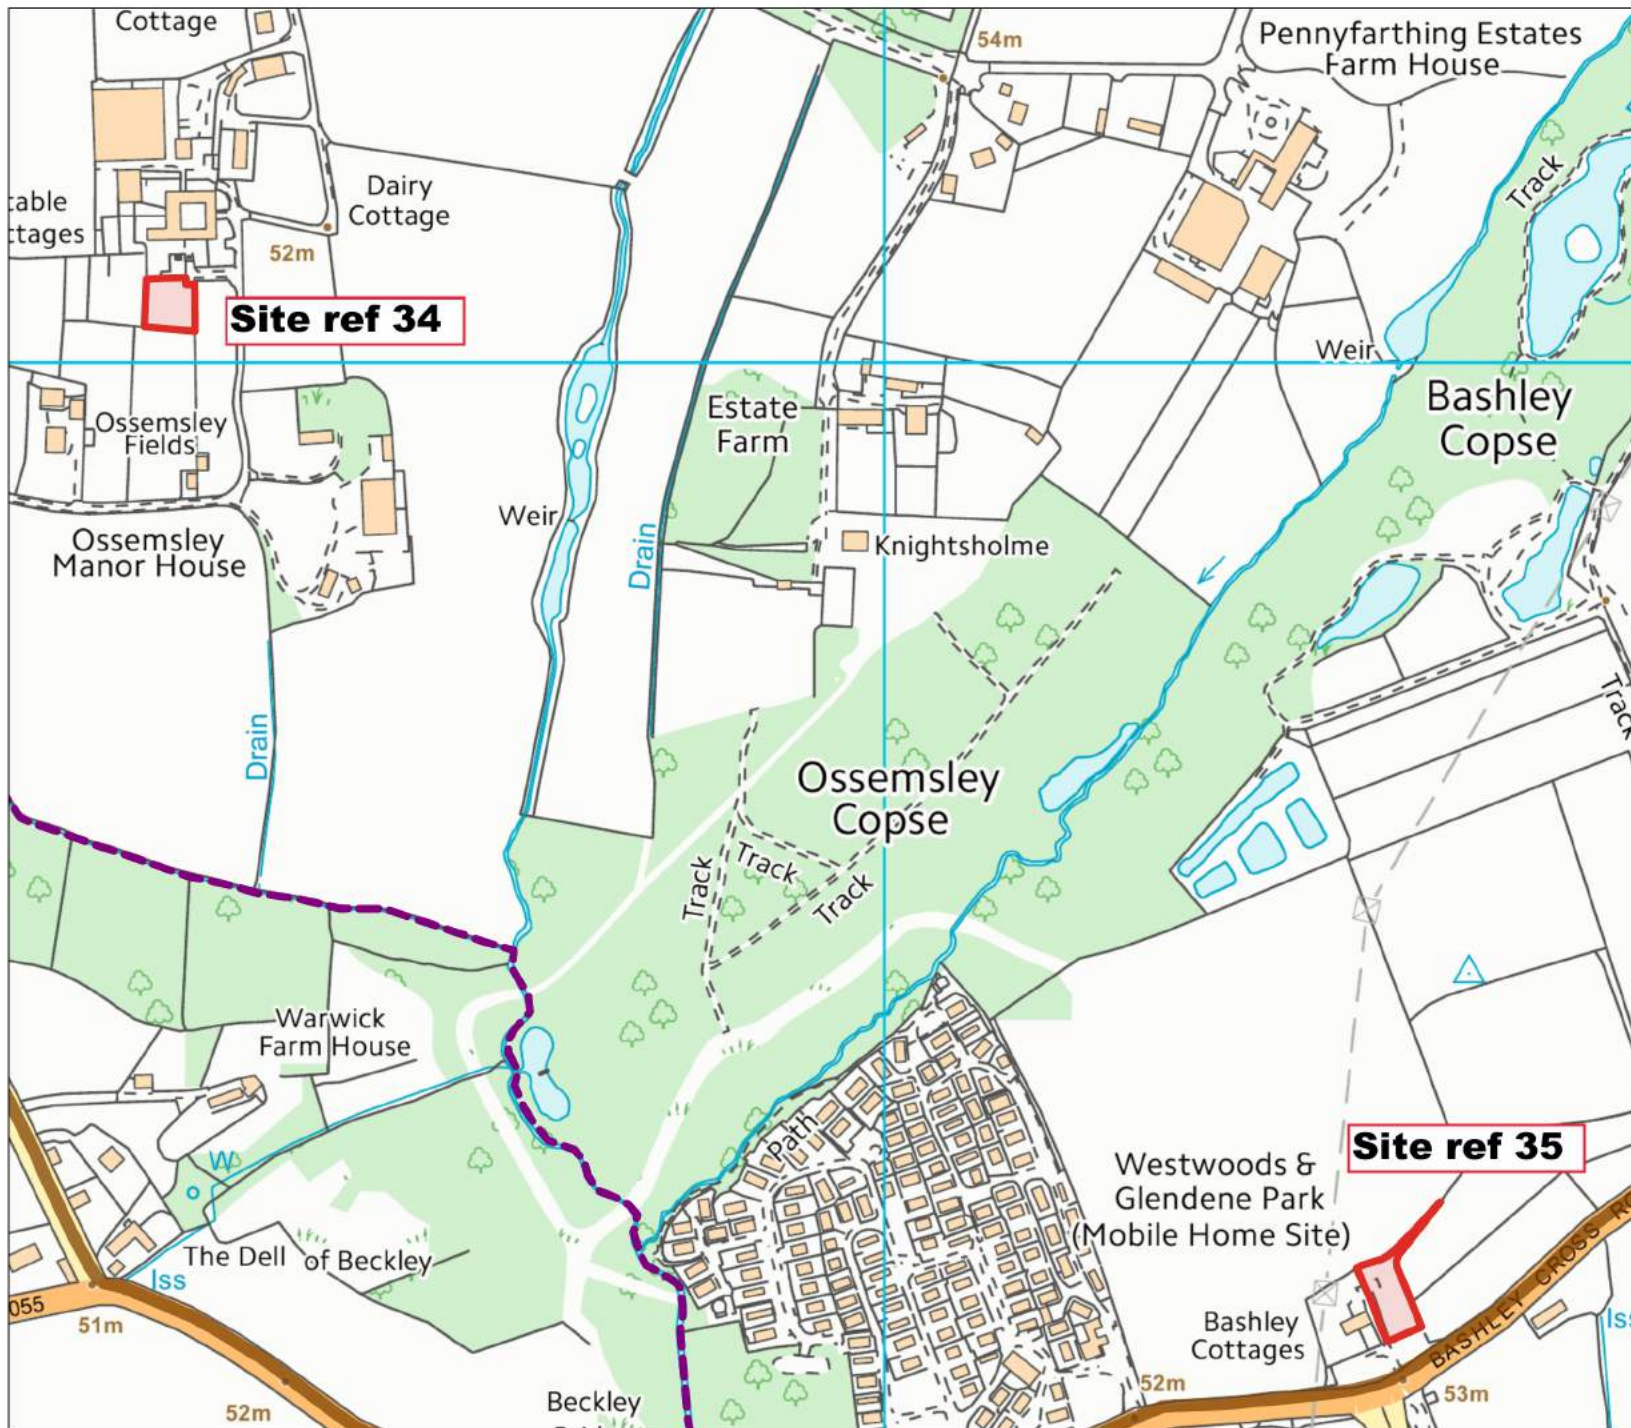

NEW FOREST NATIONAL PARK

New Forest National Park Authority
Lymington Town Hall
Avenue Road
Lymington
SO41 9ZG

Tel: 01590 646600
Fax: 01590 646666

Date: 12/01/2018

New Milton Parish

SCALE: 1:4500

© Crown copyright and database rights 2018
Ordnance Survey 100014703