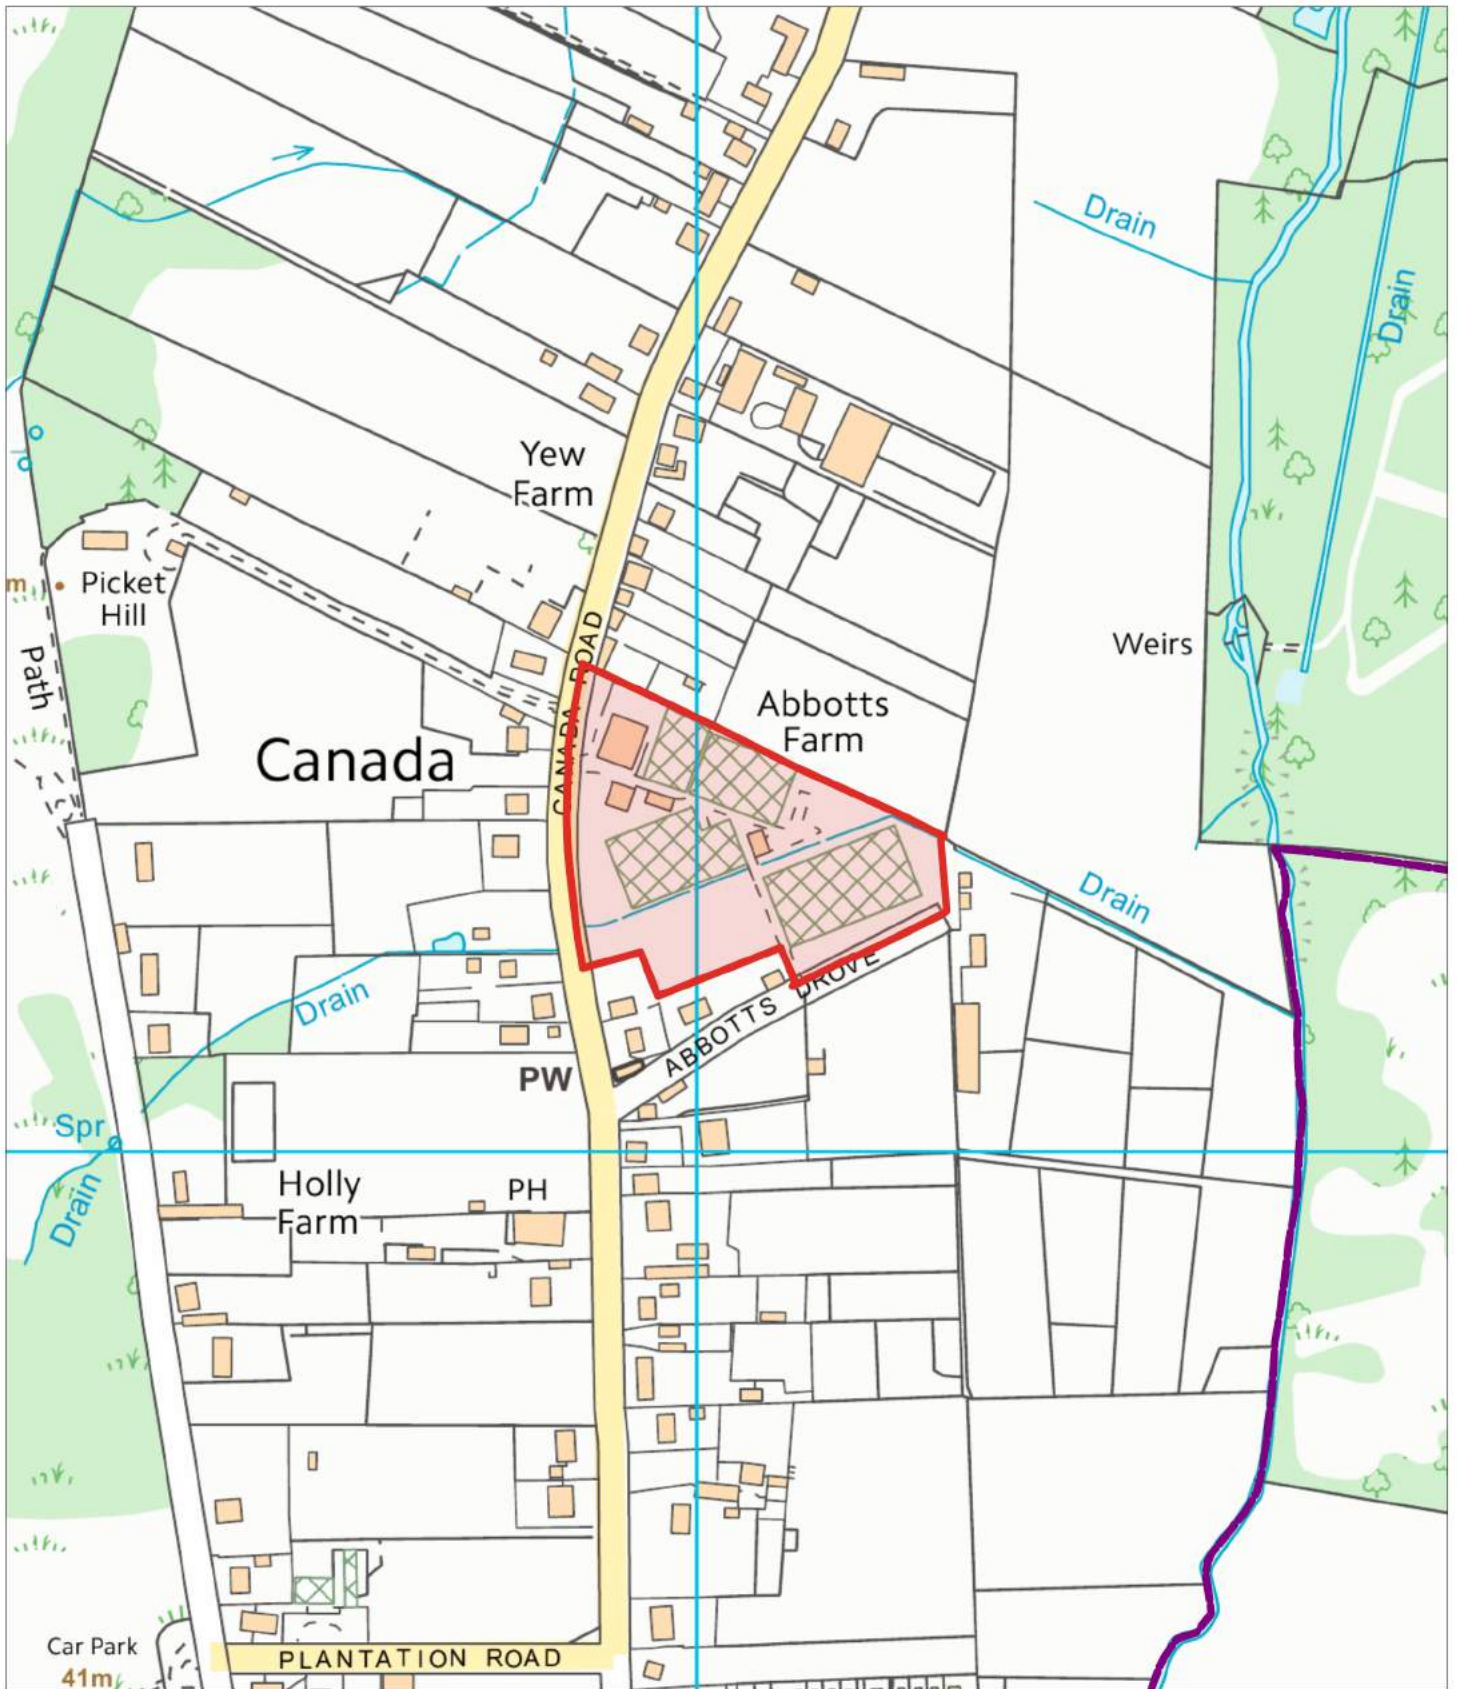

**NEW FOREST
NATIONAL PARK**

New Forest National Park Authority
Lymington Town Hall
Avenue Road
Lymington
SO41 9ZG

Tel: 01590 646600
Fax: 01590 646666

Date: 16/01/2018

Wellow Parish

Site ref 98

SCALE: 1:4000

© Crown copyright and database rights 2018 Ordnance Survey 100014703