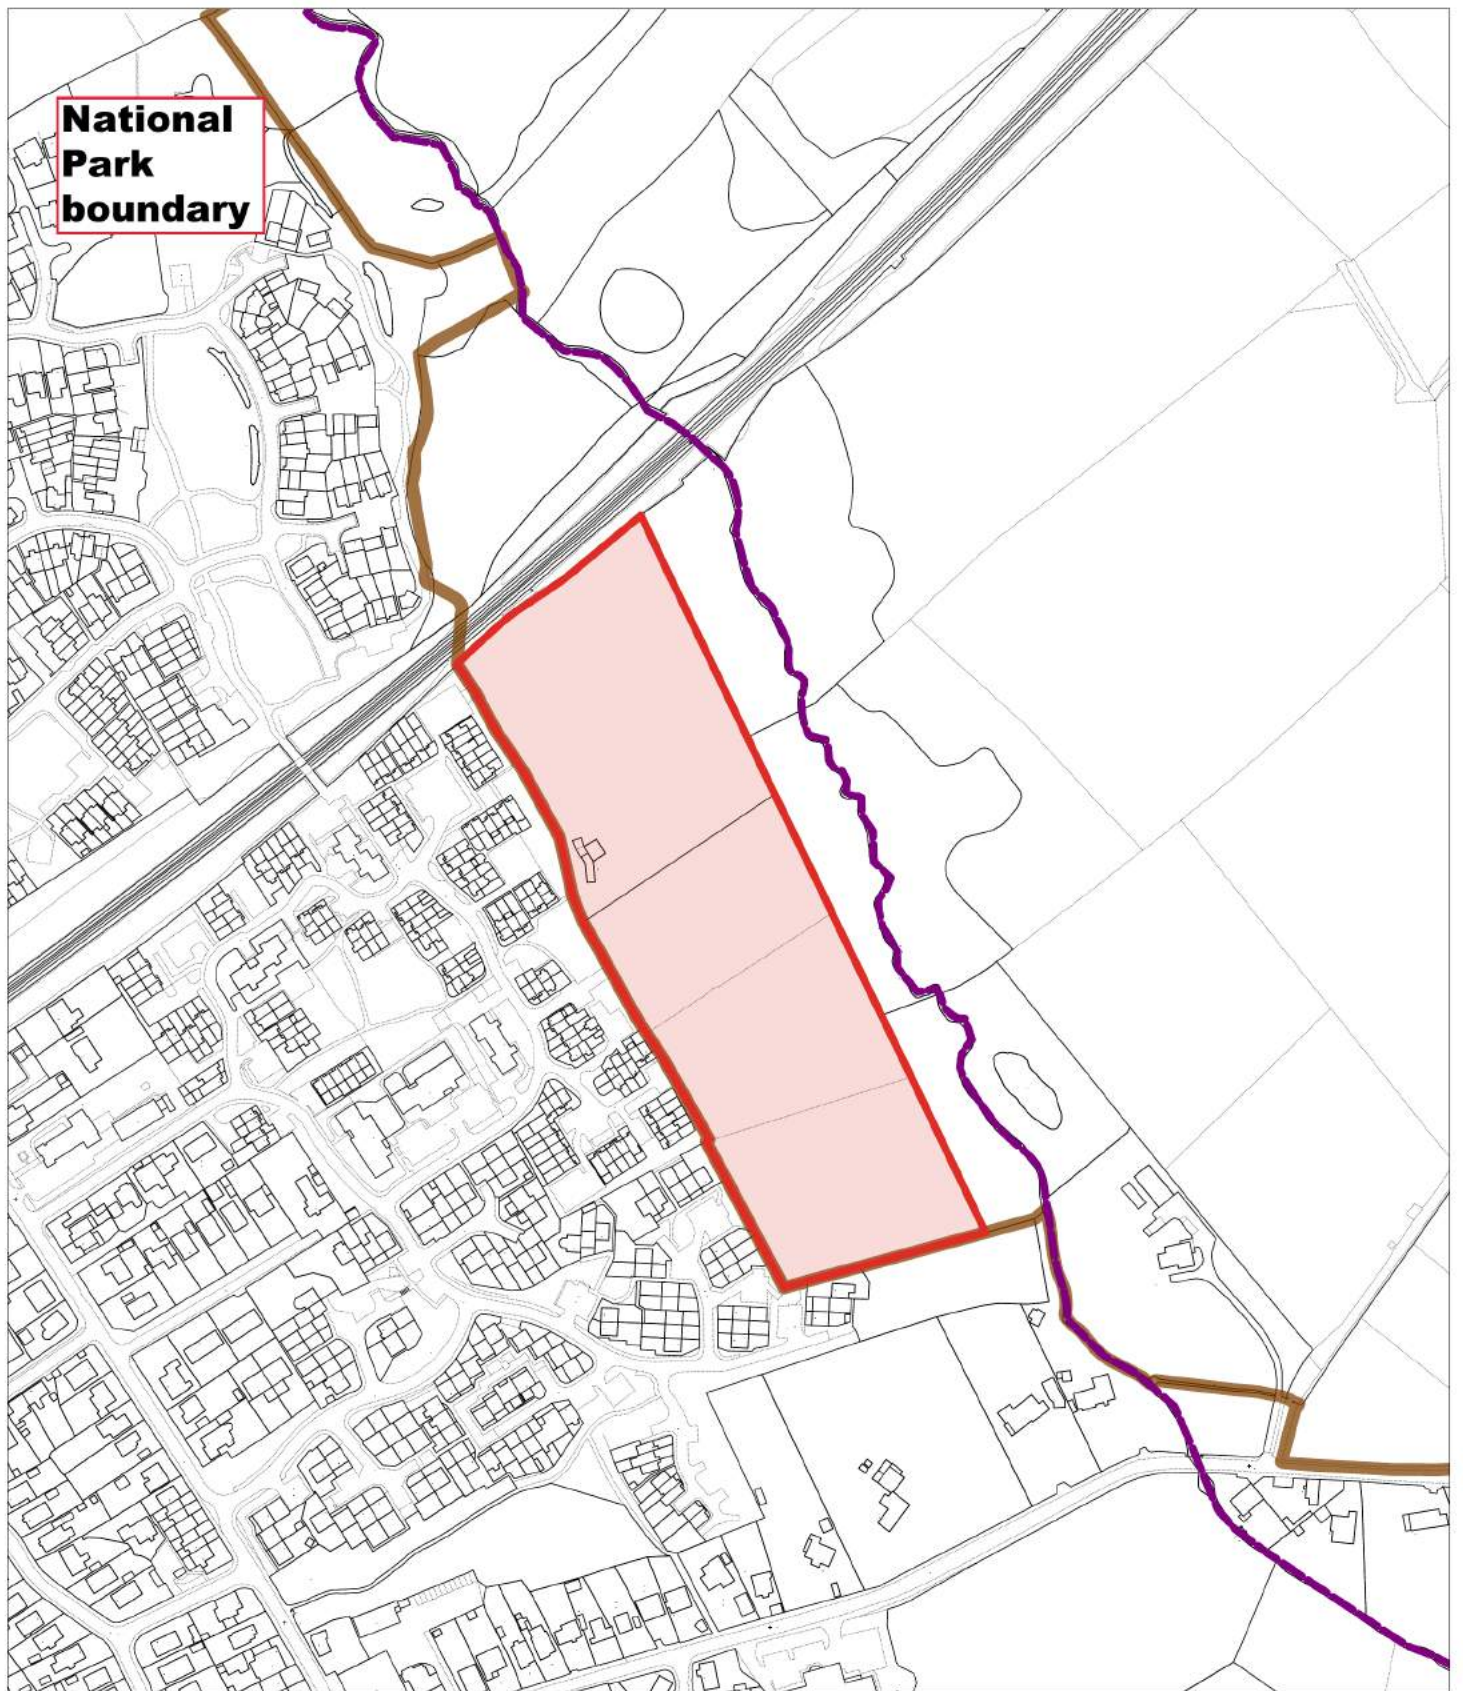

© Crown copyright and database rights 2018  
 Ordnance Survey 100014703

**National  
Park  
boundary**

**New Milton Parish**

**Site ref 136**

N

New Forest National Park Authority  
Lymington Town Hall  
Avenue Road  
Lymington  
SO41 9ZG