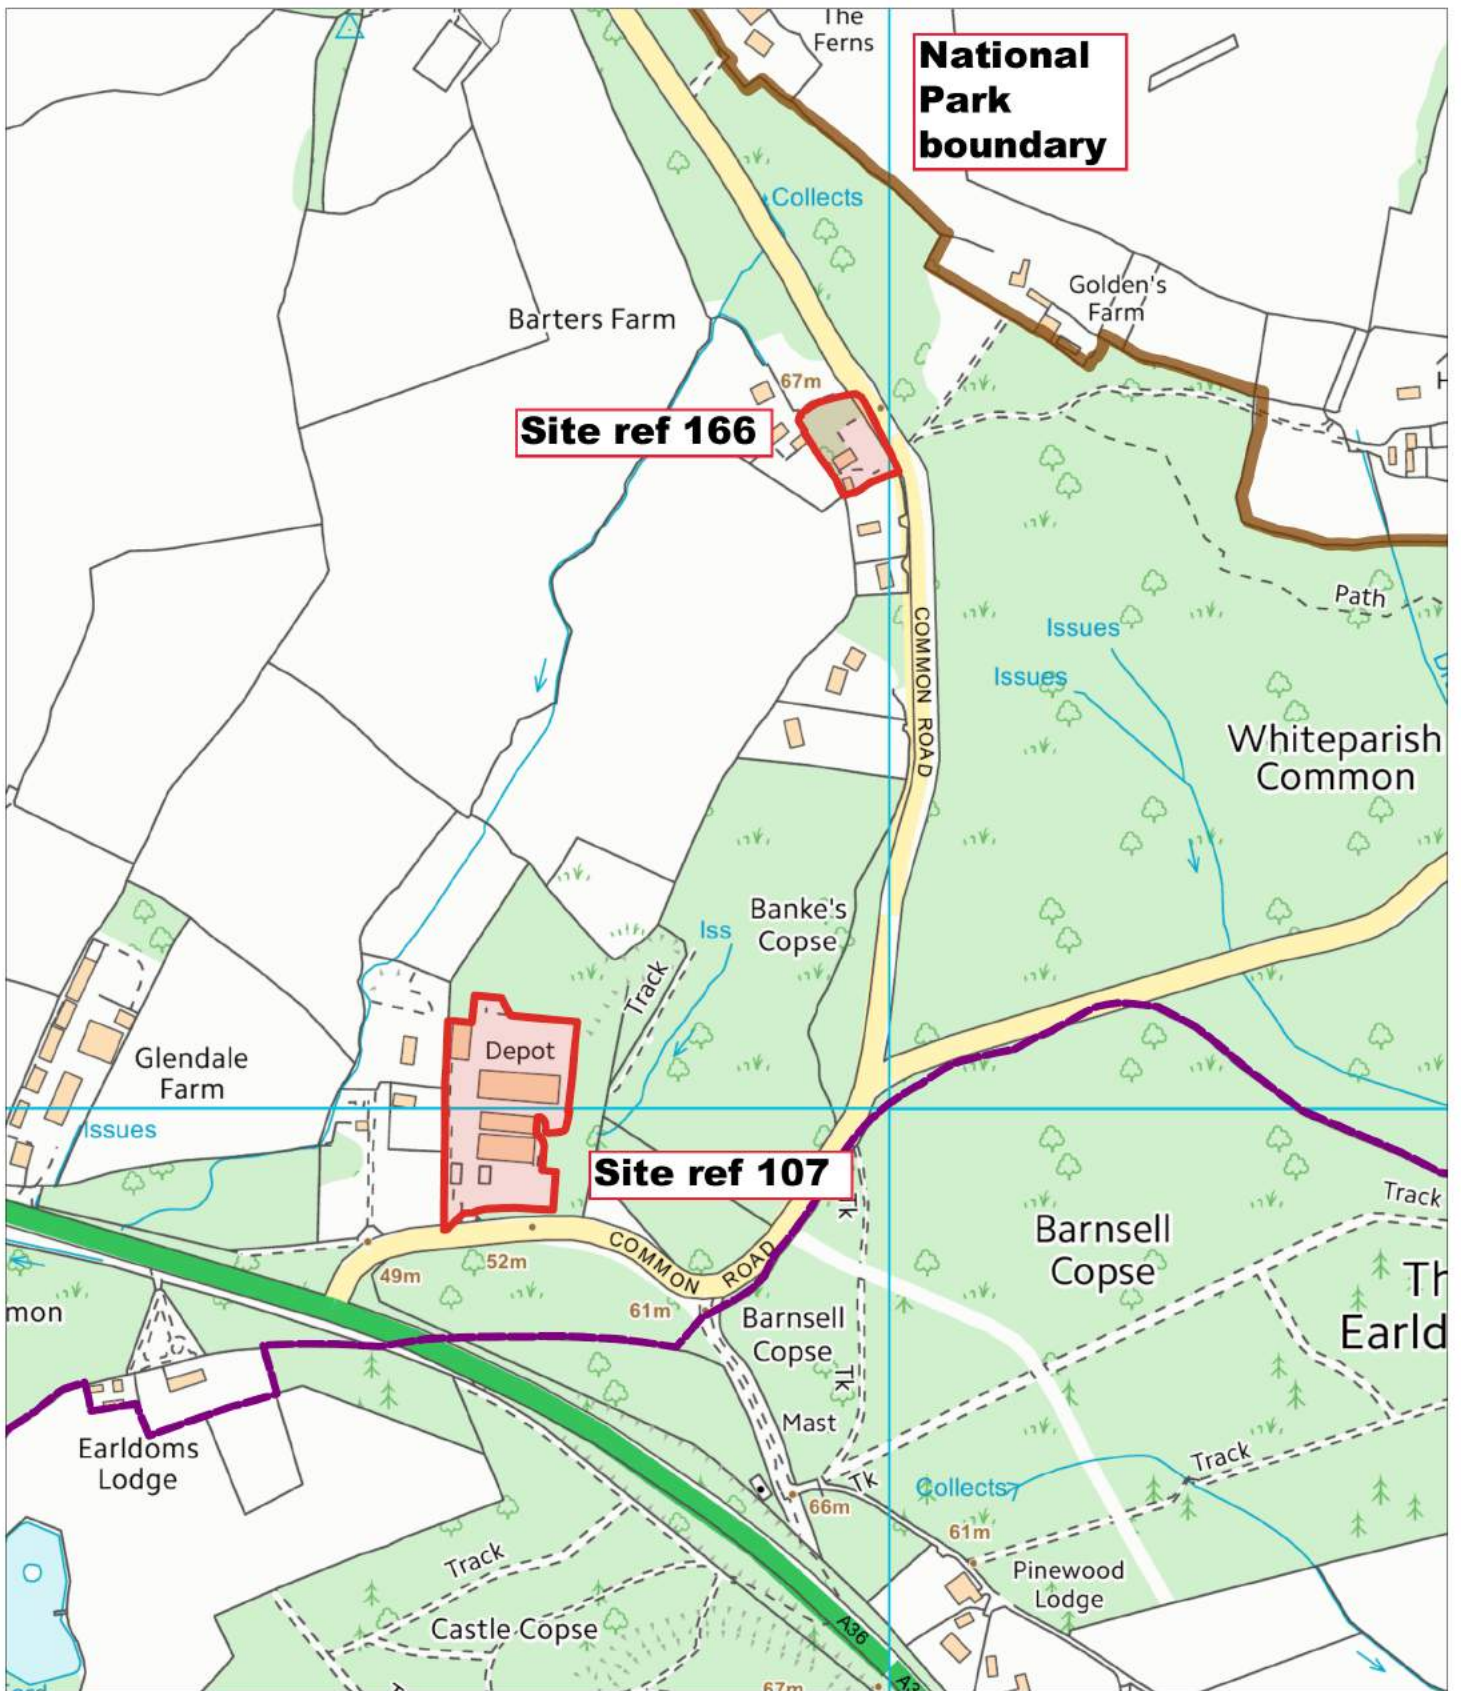

**Site ref 98**

**SCALE: 1:4000**

© Crown copyright and database rights 2018 Ordnance Survey 100014703

**NEW FOREST  
NATIONAL PARK**

New Forest National Park Authority  
Lymington Town Hall  
Avenue Road  
Lymington  
SO41 9ZG