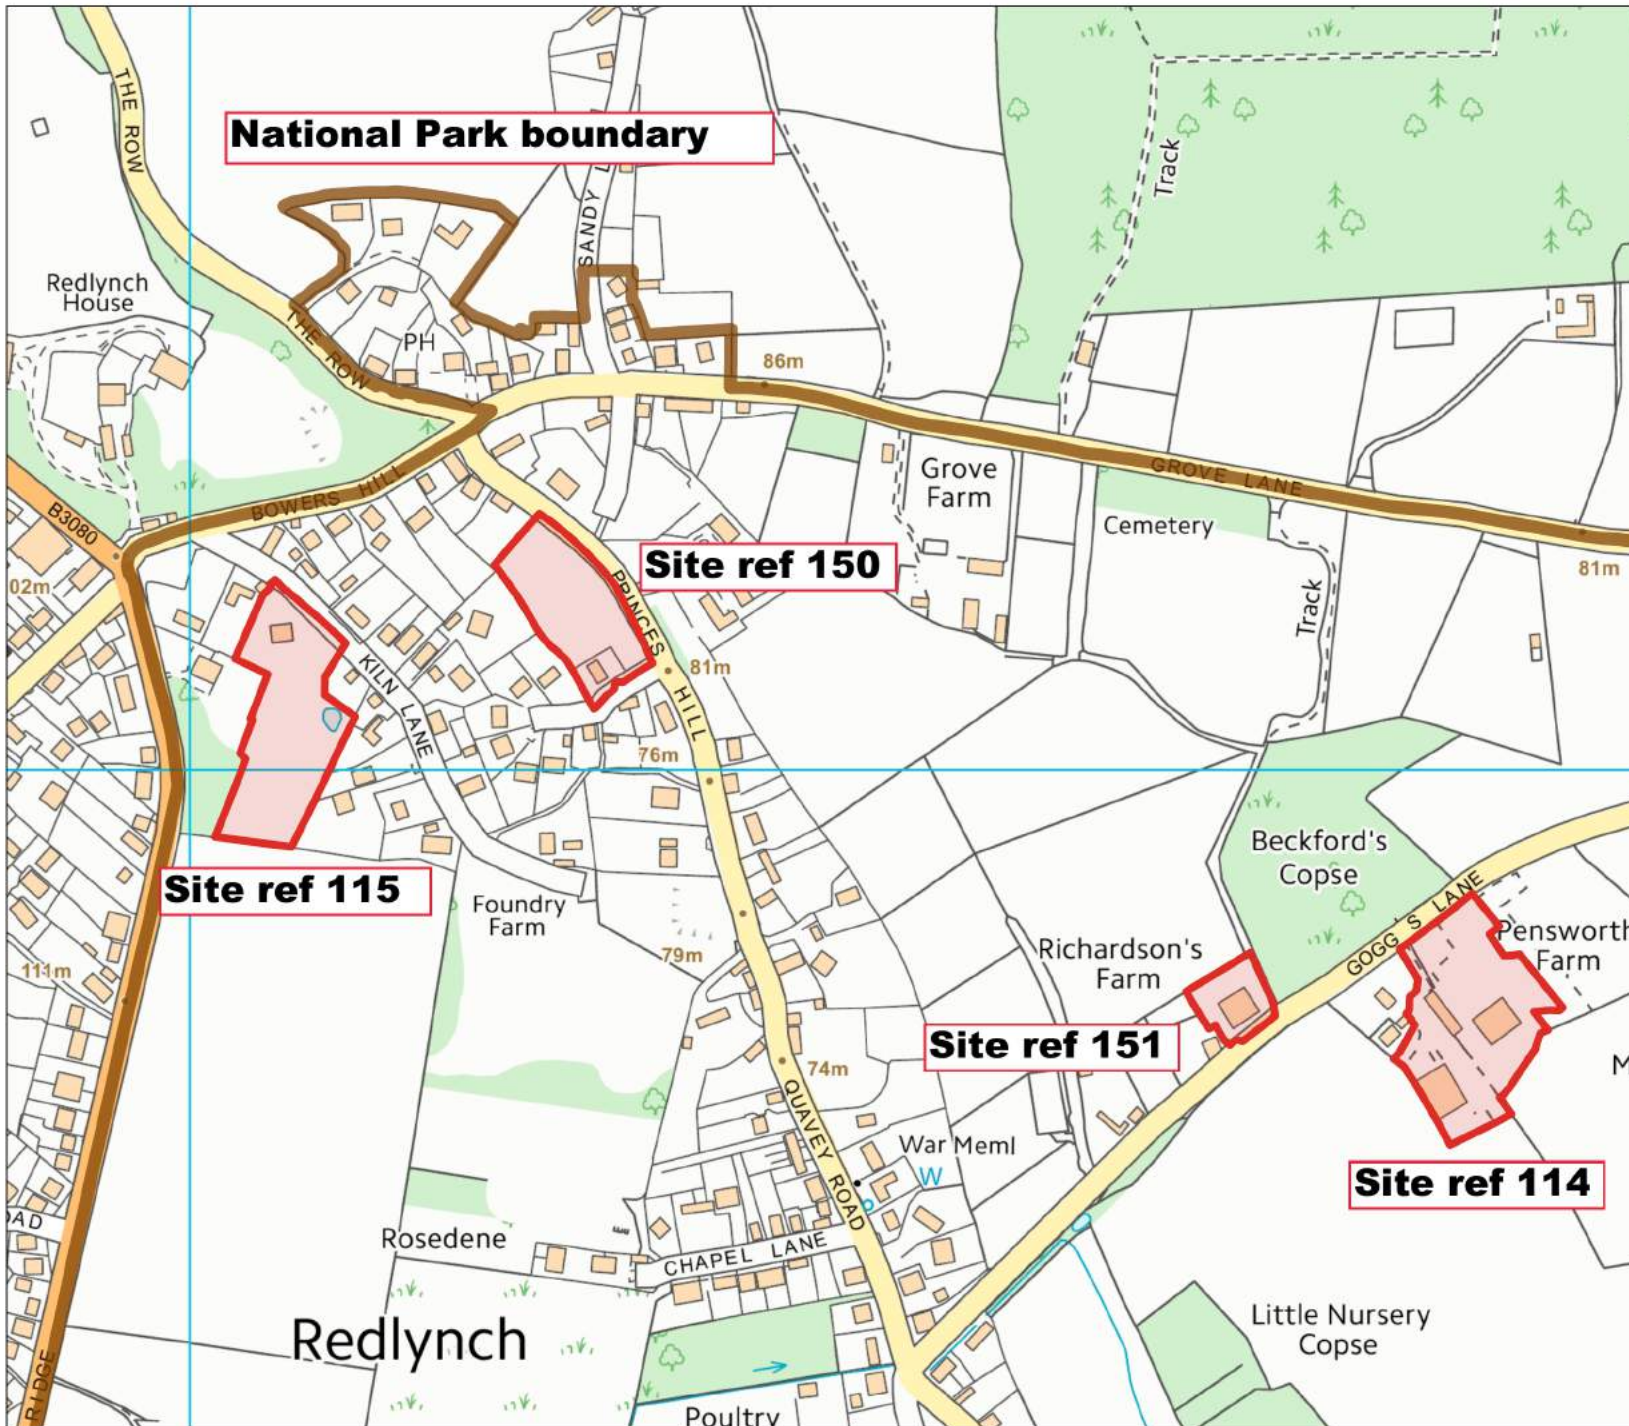

NEW FOREST NATIONAL PARK

New Forest National Park Authority
Lymington Town Hall
Avenue Road
Lymington
SO41 9ZG

Tel: 01590 646600
Fax: 01590 646666

Date: 12/01/2018

Redlynch Parish

SCALE: 1:5000