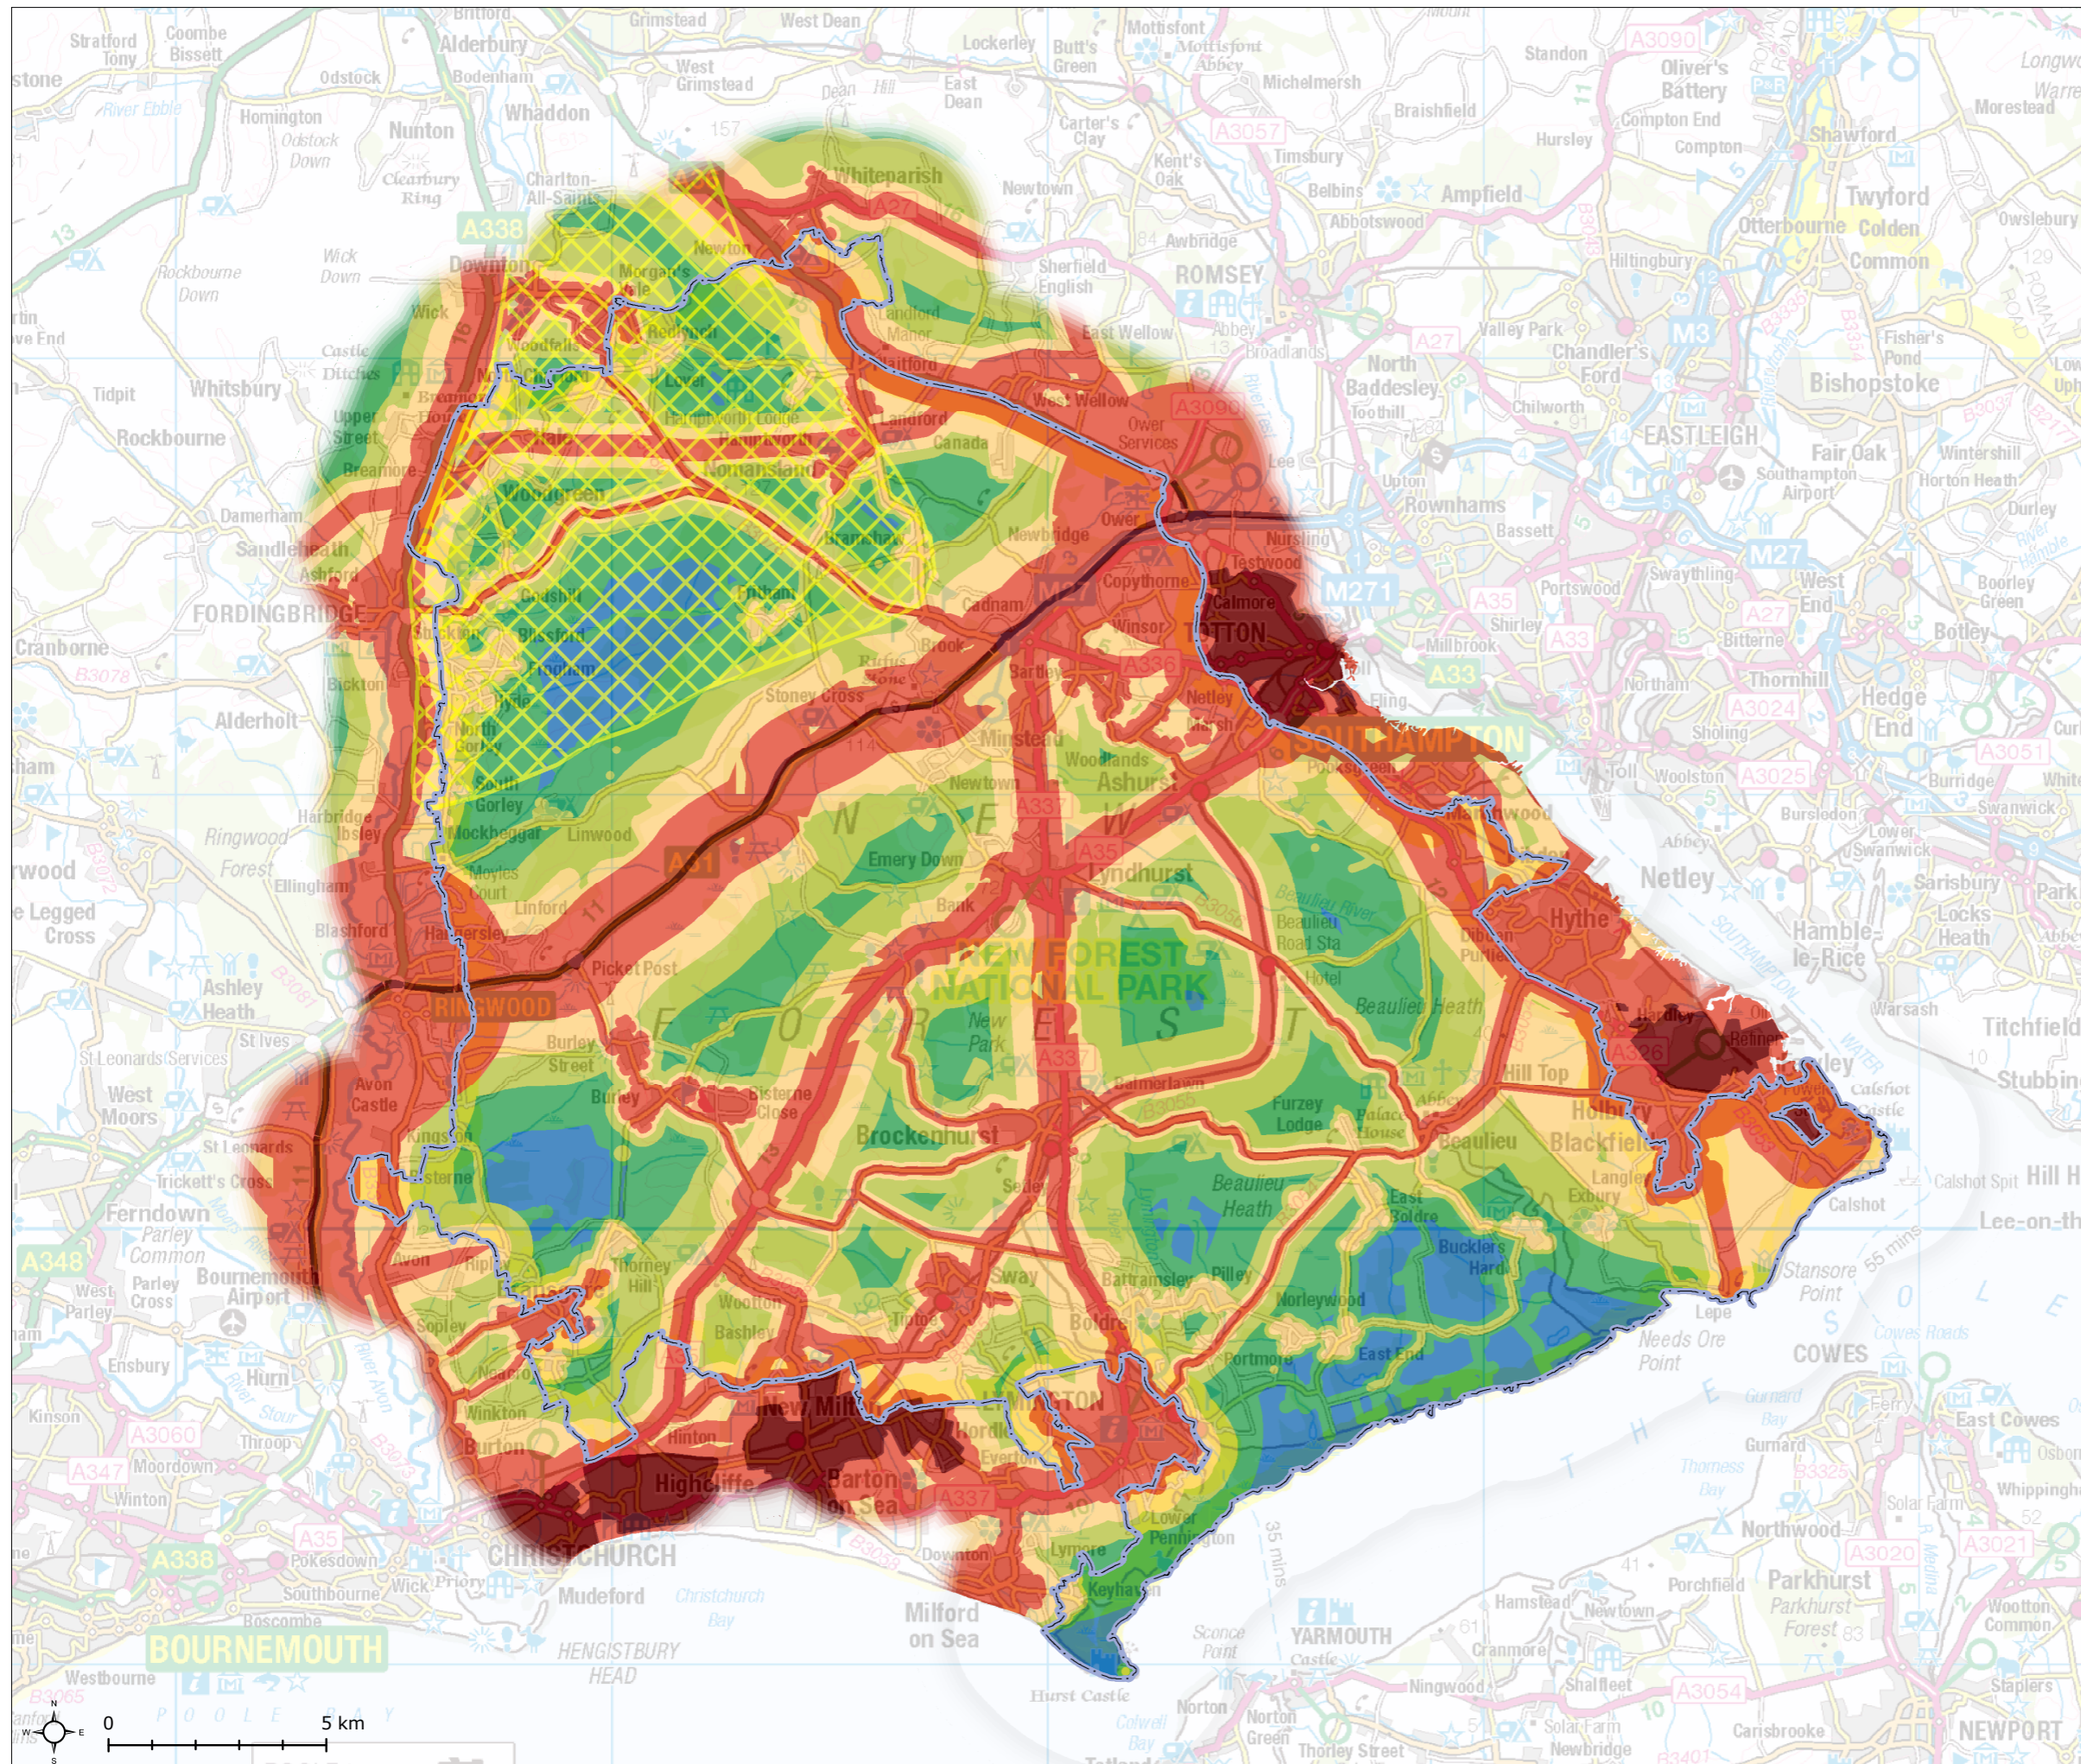

New Forest National Park Tranquil Areas Mapping 2015

Key

- Most highly disturbed area
- Level A (least tranquil)
- Level B
- Level C
- Level D
- Level E (most tranquil)
- Approximate area most subject to noise by light aircraft & military helicopters
- National Park boundary

Please note that this 2015 tranquil areas mapping follows the criteria used in the original 1996 mapping as far as possible. However some aspects of the original methodology are unclear and have been updated. Therefore this should be treated as new baseline mapping, and should not be directly compared to the 1996 study.

Map Scale @ A3:1:150,000

LUC New Forest National Park